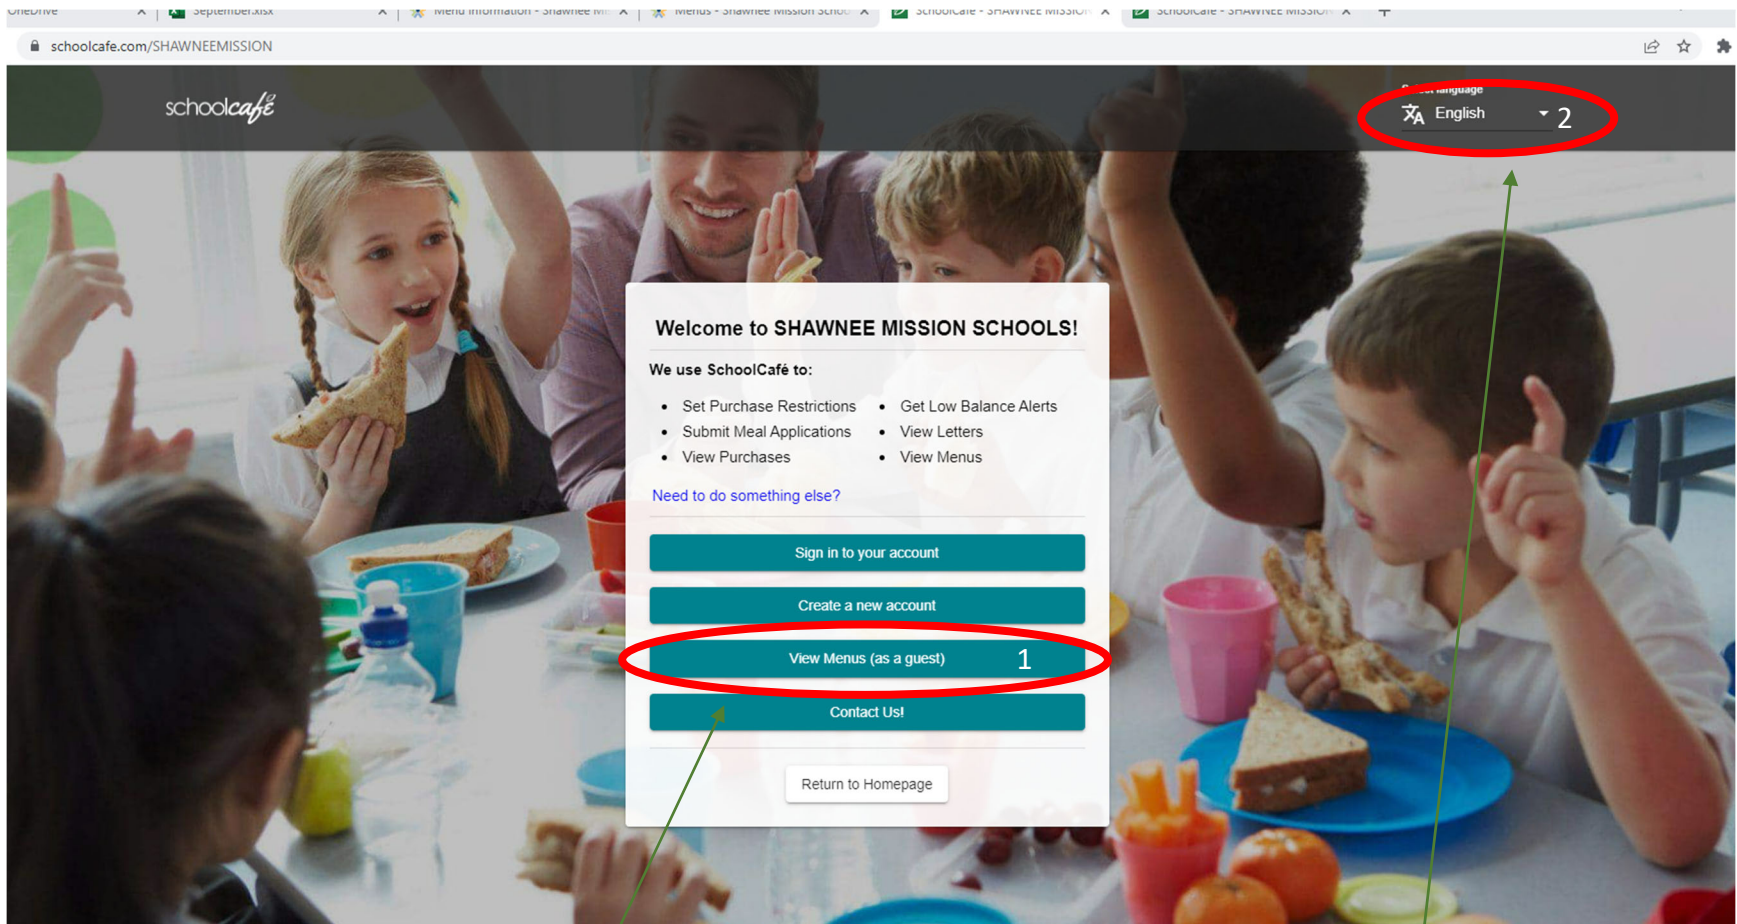

<https://www.schoolcafe.com/SHAWNEEMISSION> Is the link for the menus.

1 – View Menus as a Guest.  
Families can sign in under their School Café account if they would like.

2 – Change language if something other than English is needed.