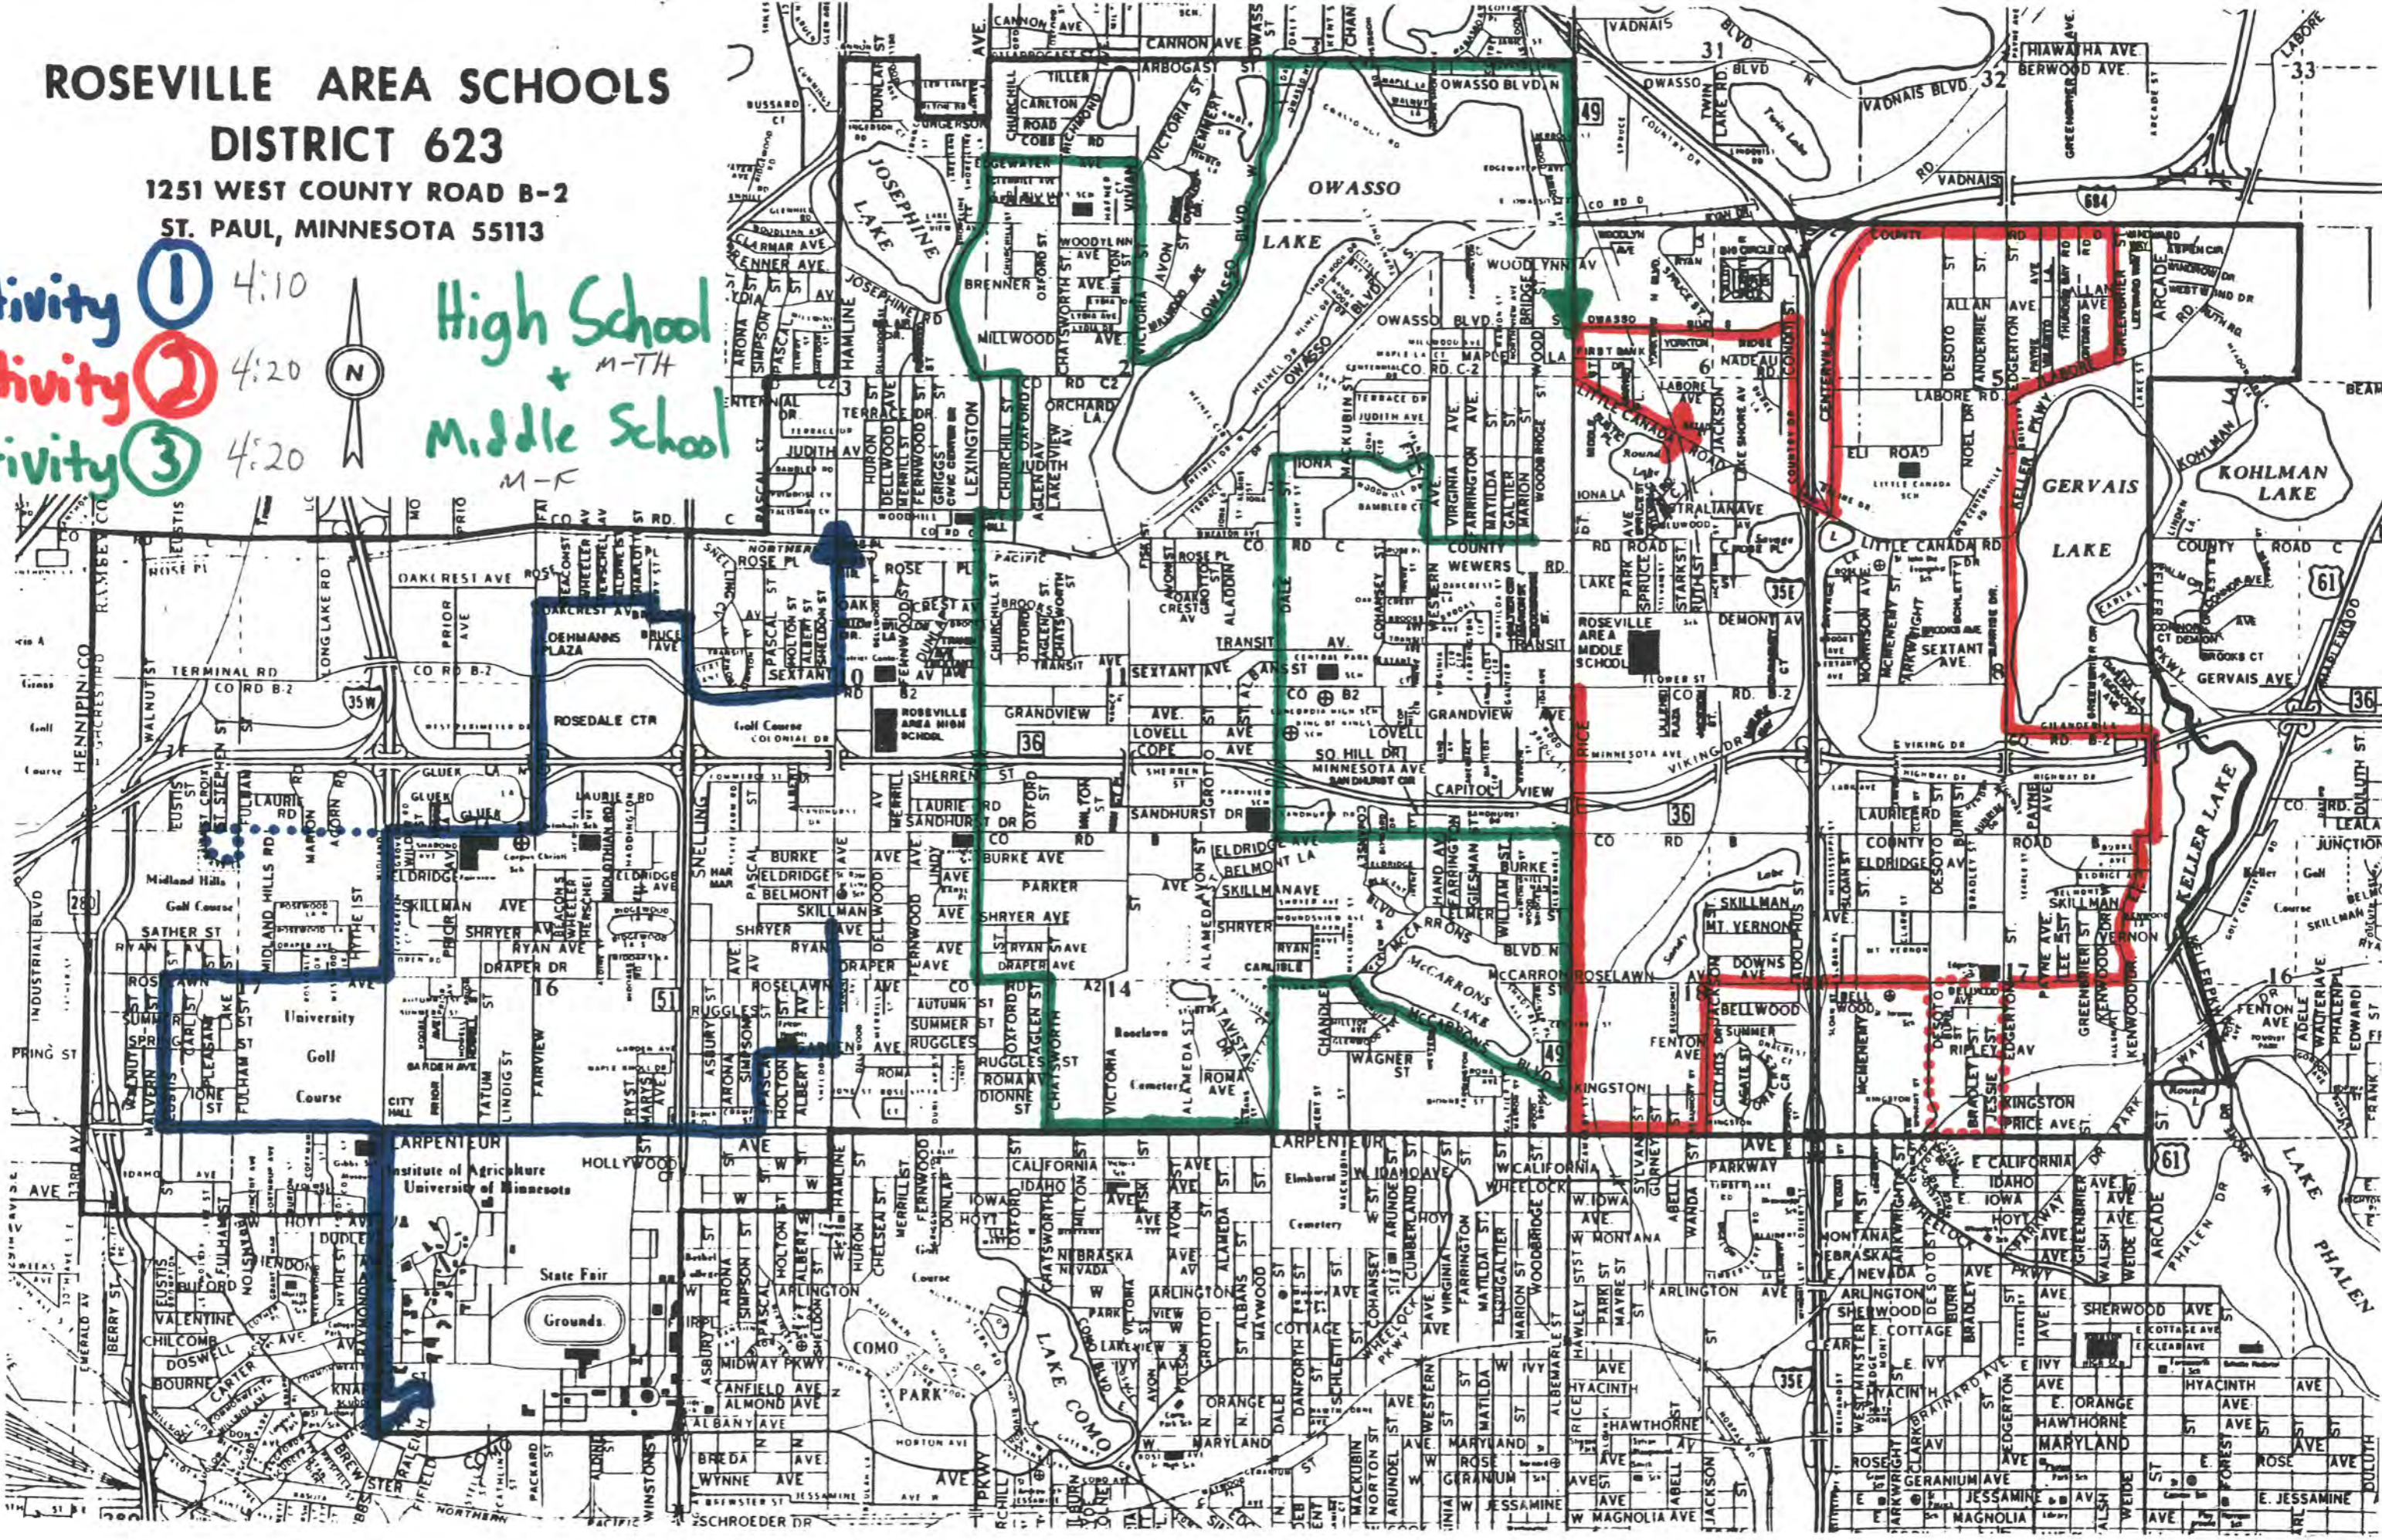

ROSEVILLE AREA SCHOOLS DISTRICT 623

1251 WEST COUNTY ROAD B-2
ST. PAUL, MINNESOTA 55113

- Activity ① 4:10
- Activity ② 4:20
- Activity ③ 4:20

High School
+
Middle School

M-TH

M-F

ROSEVILLE AREA SCHOOLS

DISTRICT 623

1251 WEST COUNTY ROAD B-2

ST. PAUL, MINNESOTA 55113

Activity ①
Activity ②

Middle School
5:15 M-TH