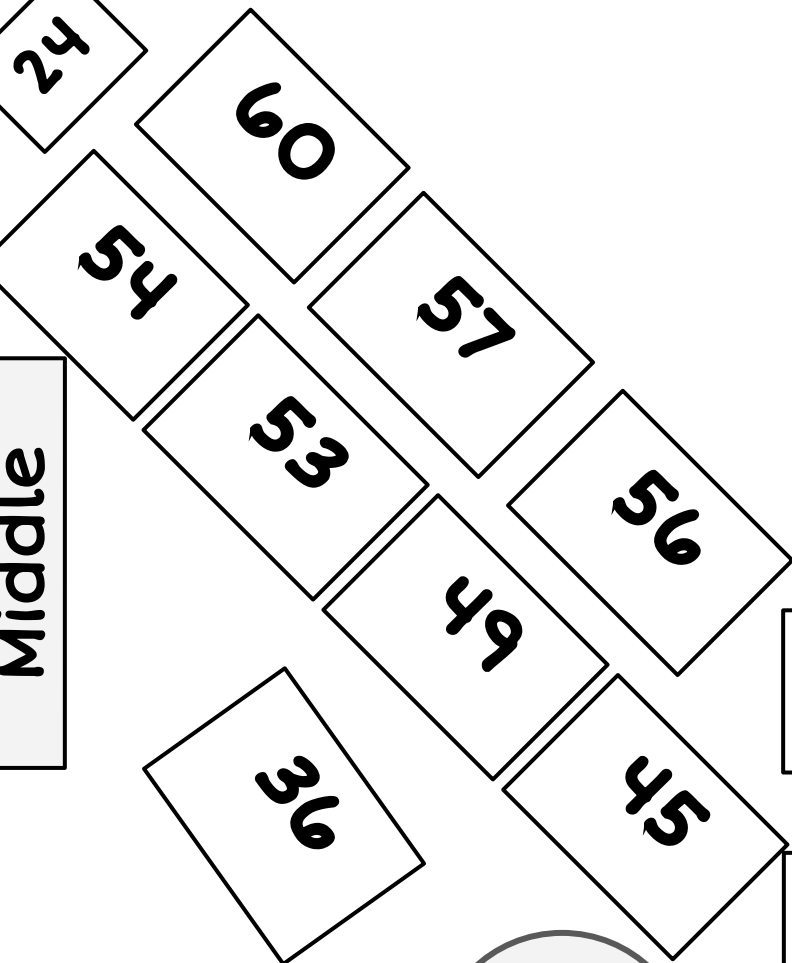

2022-23 Bus Lineup

Revised 8/8/2022

TCPC (270) 465-0449
TCIS (270) 465-5691
TCMS (270) 465-2877
BUS GARAGE (270) 789-1745

Middle

GRASSY AREA

INTERMEDIATE

PRIMARY