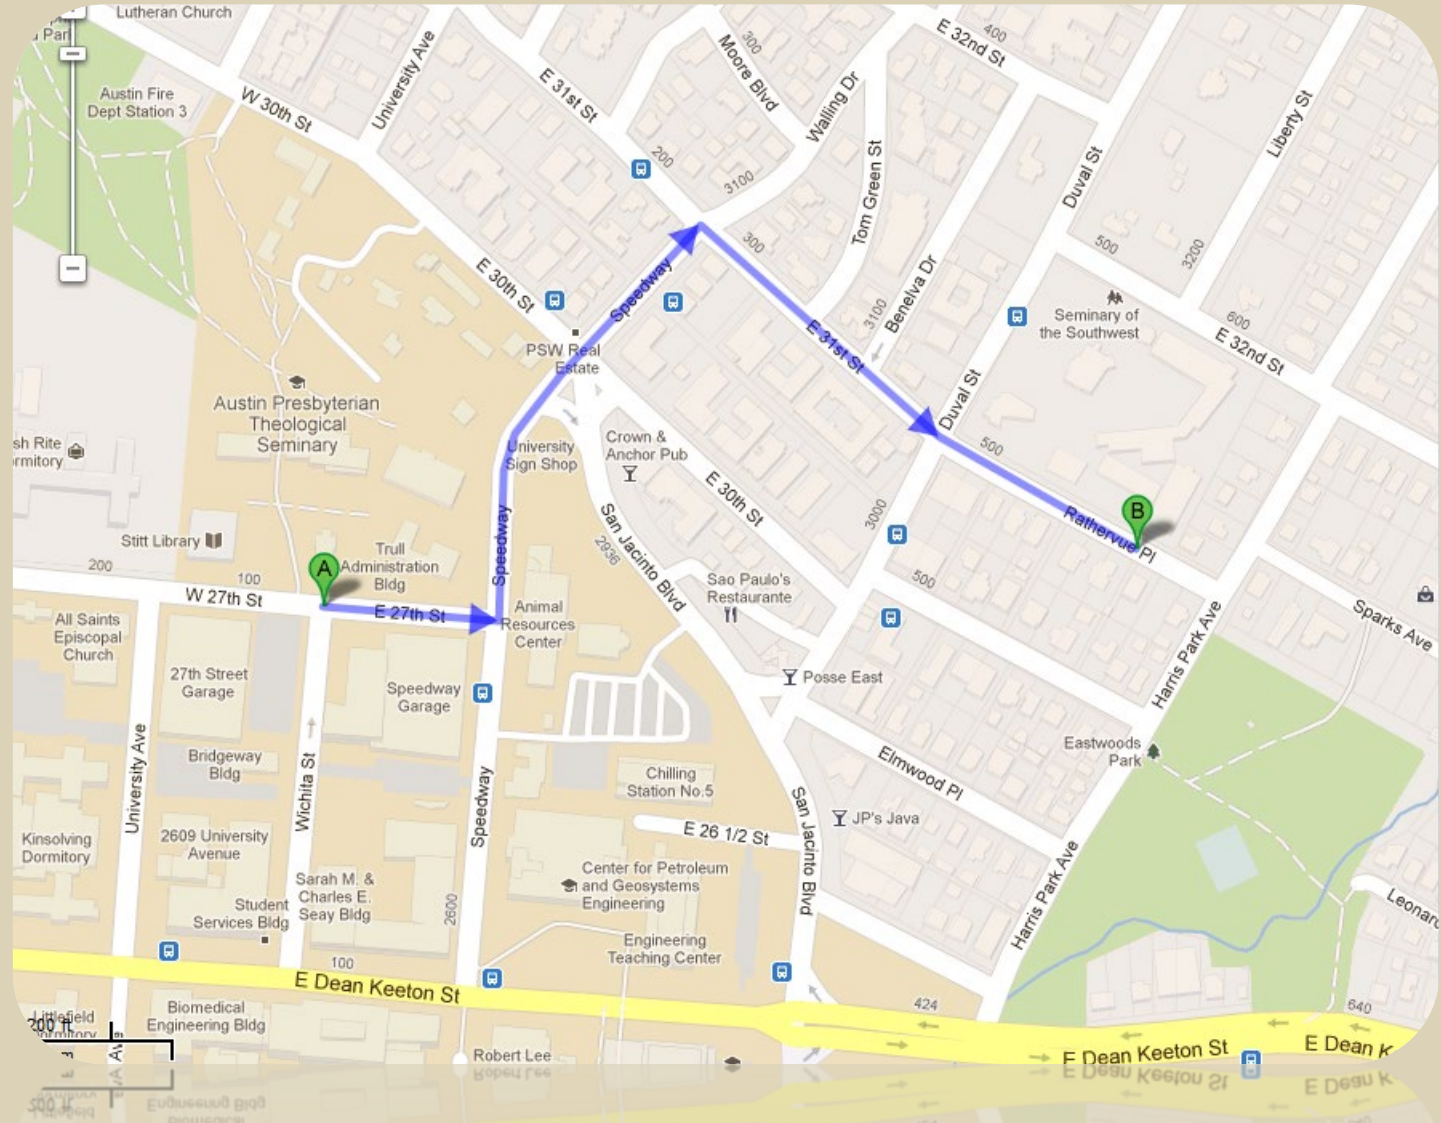

Seminary of the Southwest- Booher Library