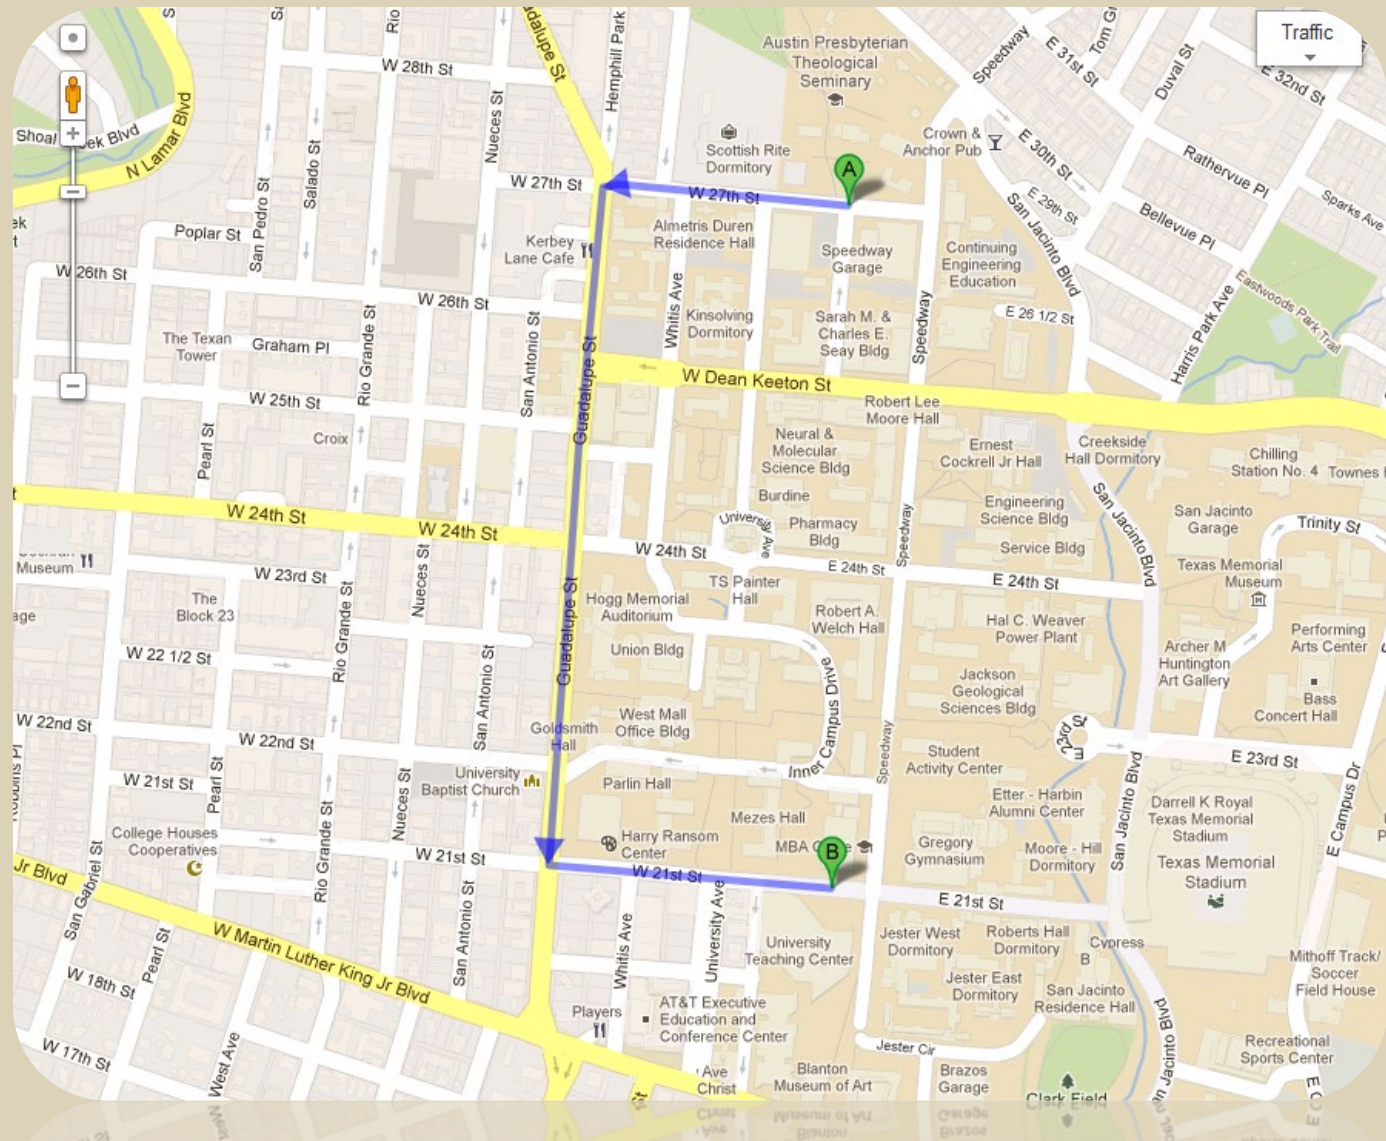

University of Texas- Perry Castañeda Library