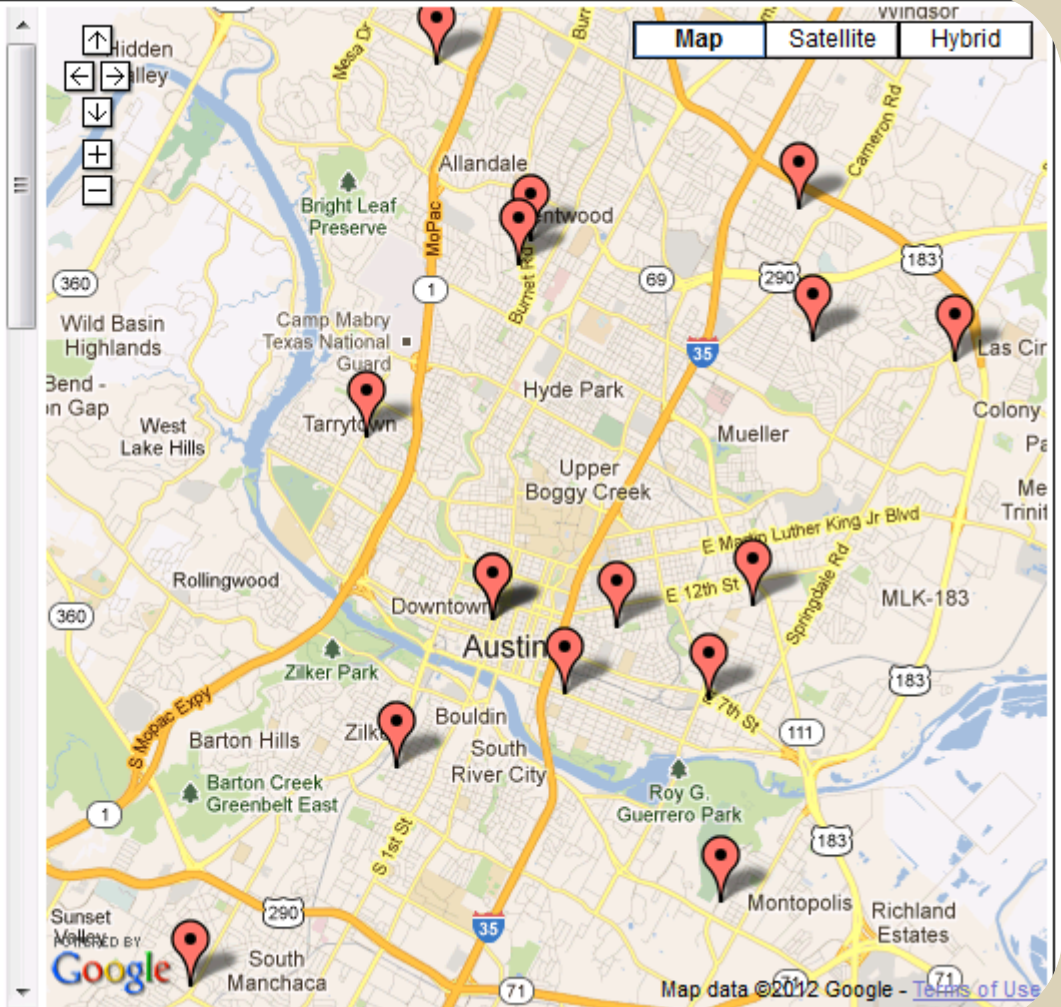

Austin Public Library Locations Map:

(Closest location to 78701 listed first)

Austin History Center
810 Guadalupe
(512) 974-7480
(0.2 miles)

Faulk Central Library
800 Guadalupe
(512) 974-7400
(0.2 miles)

Terrazas Branch
1105 E. Cesar Chavez St.
(512) 974-3625
(1.1 miles)

Carver Branch
1161 Angelina
(512) 974-1010
(1.2 miles)

Twin Oaks Branch
1800 S. Fifth St.
(512) 974-9980
(2.0 miles)

Howson Branch
2500 Exposition
(512) 974-8800
(2.2 miles)

Cepeda Branch
651 N. Pleasant Valley Rd.
(512) 974-7372

Austin Public Library

<http://library.austintexas.gov/locations>

Austin Public Library

- Must complete an application and present it at the circulation desk of any Austin Public Library location with a current photo I.D. and proof of your current mailing address
- Can check out materials the day you apply
- 3-week loan period
- Fines – yes!
- <http://library.austintexas.libanswers.com/search>