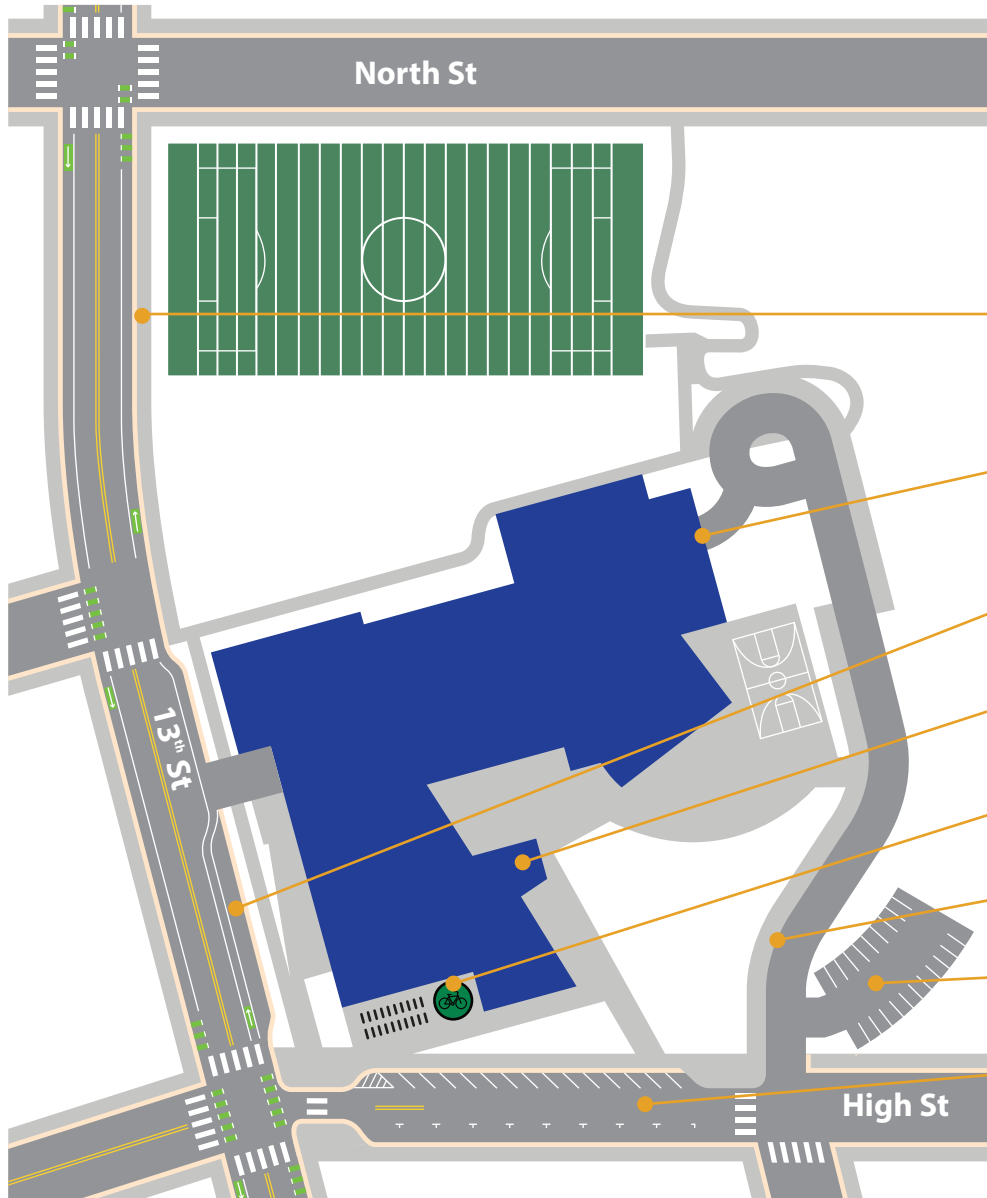

Casey Middle School

Campus Map

No U-Turns Anywhere

20 MPH Speed Limit

Use Crosswalks

Drop-Off / Pick Up

Parking Garage + Electric Vehicle Charging Station

Drop-Off / Pick-Up

Main Entrance

Bike Parking

Bus Drop-Off / Pick Up

Parking

Drop-Off / Pick-Up