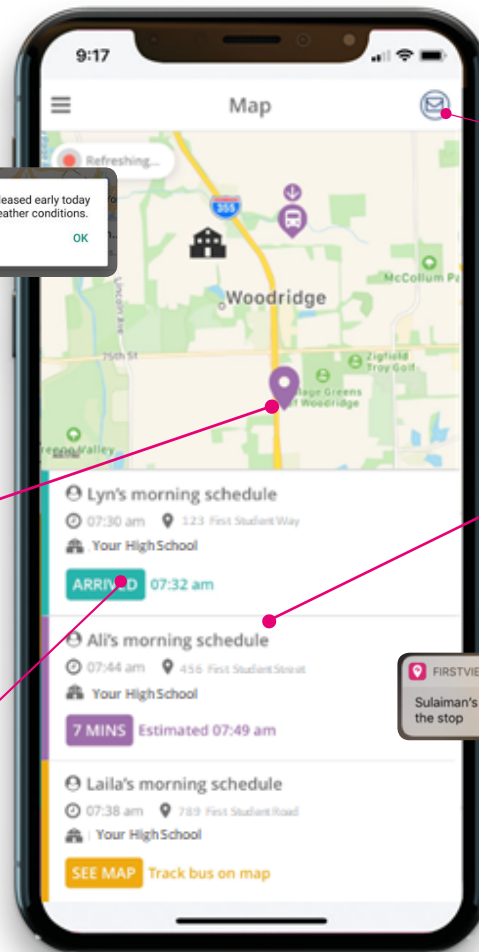

Introducing a new way to track your child's bus

GET MESSAGES FROM YOUR DISTRICT OR DEPOT

From delays to important schedule changes. Stay in the know!

Schools will be released early today due to extreme weather conditions.
OK

PARENT SUPPORT

Dedicated support at your fingertips.

MULTIPLE KIDS – ONE APP

Track multiple students at one time.

KNOW WHERE THE BUS IS

Check bus progression with GPS tracking

ARRIVAL/DEPARTURE CONFIRMATION

Know when the bus arrives at your child's school and stop.

FIRSTVIEW Fri 6:49 AM
Sulaiman's bus is now less than 5 minutes from the stop

PUSH NOTIFICATIONS

Get in-app alerts when the bus is getting close.