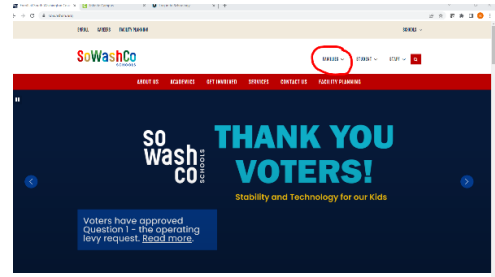

How to Access Your Child's Lunch PIN Infinite Campus Parent Portal

1. Go to www.sowashco.org, click on the "Families" Tab

2. Login into Campus Parent Portal.

3. Then click on "More"

4. Then Click on "Student Credentials" to find your child's lunch PIN.

How to Access Your Child's Lunch PIN SchoolCafé Website

1. Go to www.sowashco.org
2. Click on the "Menus" circle.

3. Then login into SchoolCafé.
4. Click on the barcode located to the left of your child's picture.