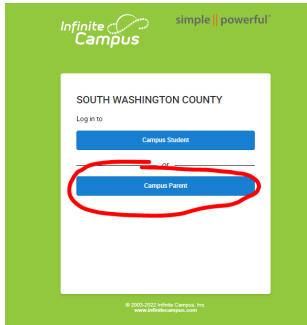

How to Access Your Child's Lunch PIN Infinite Campus Parent Portal

1. Go to www.sowashco.org, click on the "Families" Tab

2. Login into Campus Parent Portal.

3. Then click on "More"

4. Then Click on "Student Credentials" to find your child's lunch PIN.

How to Access Your Child's Lunch PIN SchoolCafé Website

1. Go to www.sowashco.org
2. Click on the "Menus" circle.

3. Then login into SchoolCafé.
4. Click on the barcode located to the left of your child's picture.