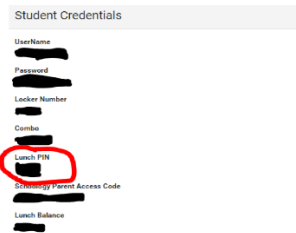

How to Access Your Child's Lunch PIN Infinite Campus Parent Portal

1. Go to www.sowashco.org, click on the "Families" Tab

2. Login into Campus Parent Portal.

3. Then click on "More"

4. Then Click on "Student Credentials" to find your child's lunch PIN.