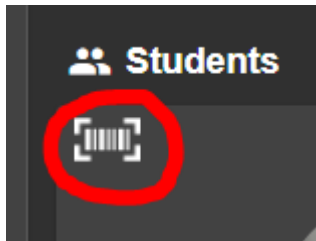

3. Then login into SchoolCafé.
4. Click on the barcode located to the left of your child's picture.

5. The Lunch PIN will be the number located under the barcode.