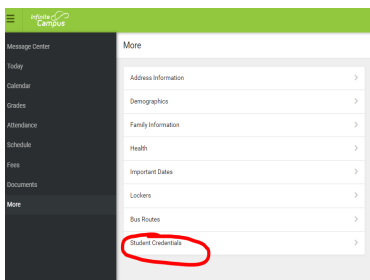

How to Access Your Child's Lunch PIN Infinite Campus Parent Portal

1. Go to www.sowashco.org, click on the "Families" Tab

2. Login into Campus Parent Portal.

3. Then click on "More"

4. Then Click on "Student Credentials" to find your child's lunch PIN.

How to Access Your Child's Lunch PIN SchoolCafé Website

1. Go to www.sowashco.org
2. Click on the "Menus" circle.

3. Then login into SchoolCafé.
4. Click on the barcode located to the left of your child's picture.