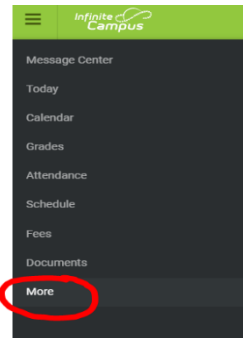

How to Access Your Child's Lunch PIN Infinite Campus Parent Portal

1. Go to www.sowashco.org, click on the "Families" Tab

2. Login into Campus Parent Portal.

3. Then click on "More"

4. Then Click on "Student Credentials" to find your child's lunch PIN.