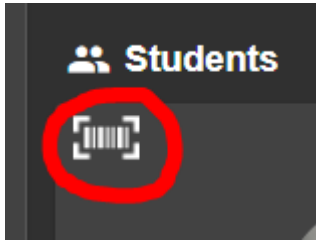

How to Access Your Child's Lunch PIN SchoolCafé App

1. Go to the SchoolCafé App on any Smart Device.
2. Login to your account.
3. Click on the barcode located to the left of your child's picture.

4. The Lunch PIN will be the number located under the barcode.