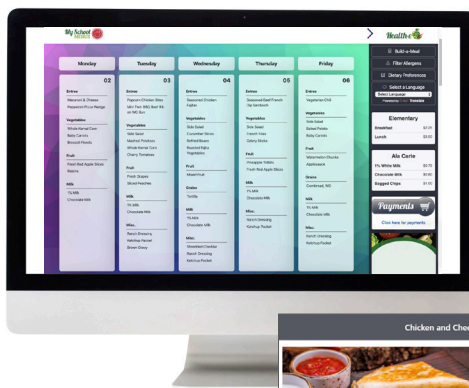

Visit myschoolmenus.com To access your school menus, type in Jacksonville Classical Academy and then select available menus from the drop-down.

We are pleased to introduce Lintons SMART Café and My School Menus, brought to you by Health-e Pro. Complete with interactive menus, this site is designed to provide all the information you need for each and every meal. Menus display product descriptions, nutritional and allergen information, carbohydrate reports, and product photos with the click of a mouse. What’s more, all menus and nutritional information are available in 100+ languages.

Lintons SMART cafe website combines meal planning, industry expertise, and nutritional education, for a student’s success in and out of the classroom. It’s the convenient, real-time information source that parents, students, and staff need with 24/7 access.

An APP with a Mission

The My School Menu Mobile app makes it easy for students and parents to view daily meals, complete with photos, nutrients, allergens, and more.

The My School Menus Mobile App, Health-e Pro Software is available on the Apple App Store and Google Play.