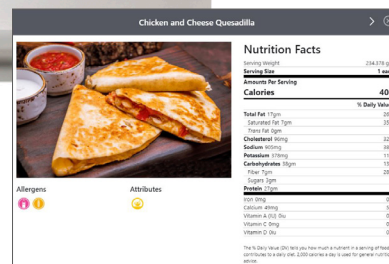

Visit myschoolmenus.com To access your school menus, type in Jacksonville Classical Academy and then select available menus from the drop-down.

We are pleased to introduce Lintons SMART Café and My School Menus, brought to you by Health-e Pro. Complete with interactive menus, this site is designed to provide all the information you need for each and every meal. Menus display product descriptions, nutritional and allergen information, carbohydrate reports, and product photos with the click of a mouse. What’s more, all menus and nutritional information are available in 100+ languages.

Lintons SMART cafe website combines meal planning, industry expertise, and nutritional education, for a student’s success in and out of the classroom. It’s the convenient, real-time information source that parents, students, and staff need with 24/7 access.