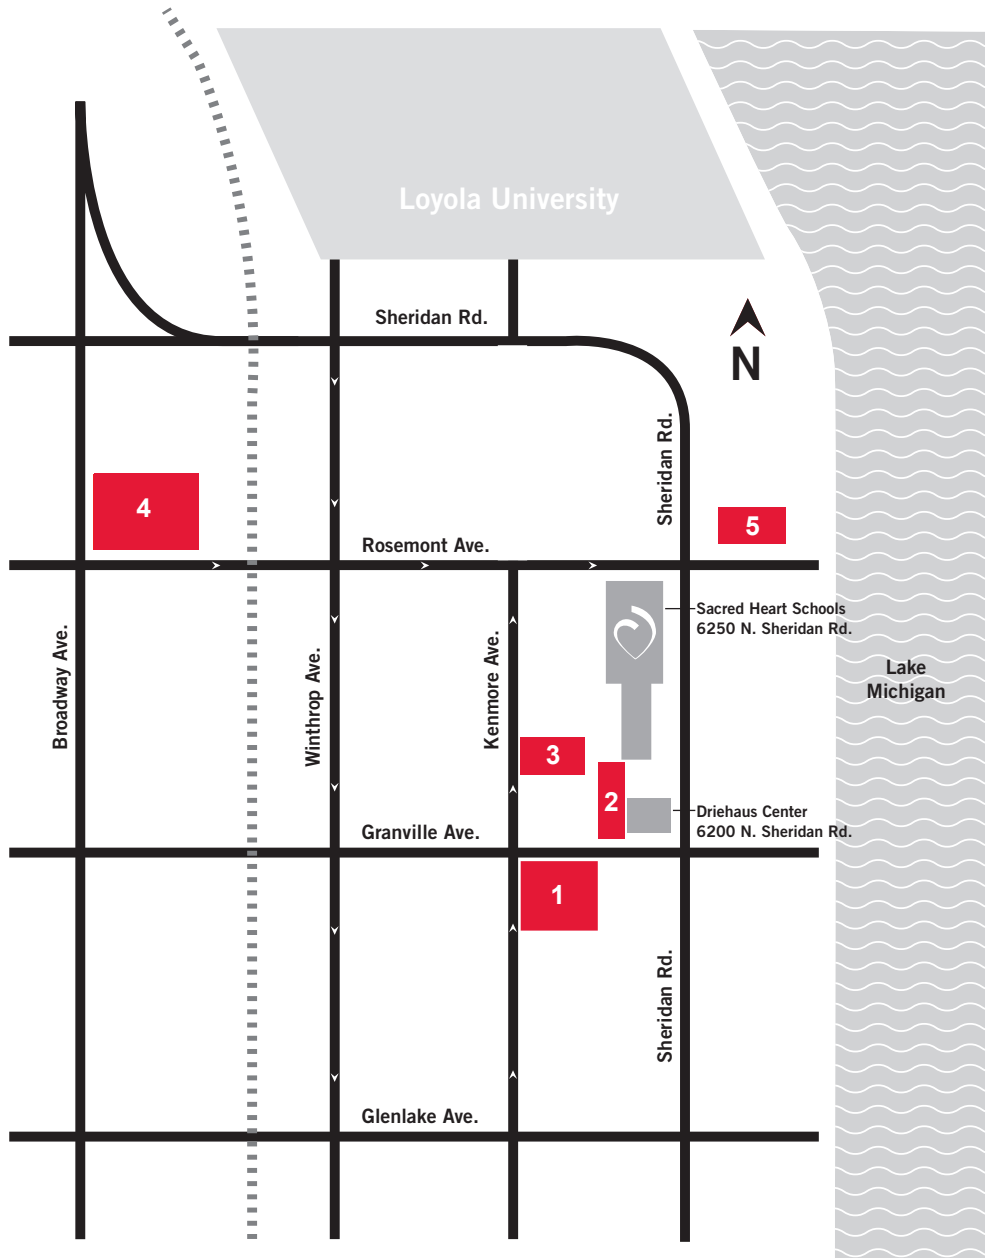

Sacred Heart Schools Location & Parking Options

- 1 Main parking lot: Southeast corner of Granville and Kenmore Avenues. Enter from Granville Avenue via alley.
- 2 Visitor's parking: West of the Driehaus Center at 6200 North Sheridan Road. Enter from Granville Avenue.
- 3 Kenmore parking lot: 6215 North Kenmore Avenue between Granville and Rosemont Avenues. Enter from Kenmore Avenue.
- 4 Ismaili Center: Northeast corner of Broadway and Rosemont Avenues. Free parking from 7:30 am to 4 pm, Monday-Friday. Towing after 4 pm.
- 5 Shoreline Towers Condominium: 6301 North Sheridan Road, northeast corner of Sheridan Road and Rosemont Avenue; underground garage.
1-4 hours - \$6
4-12 hours - \$10

SACRED  **HEART**
THE ACADEMY & HARDEY PREP
6250 North Sheridan Road • Chicago, IL • 60660
www.shschicago.org