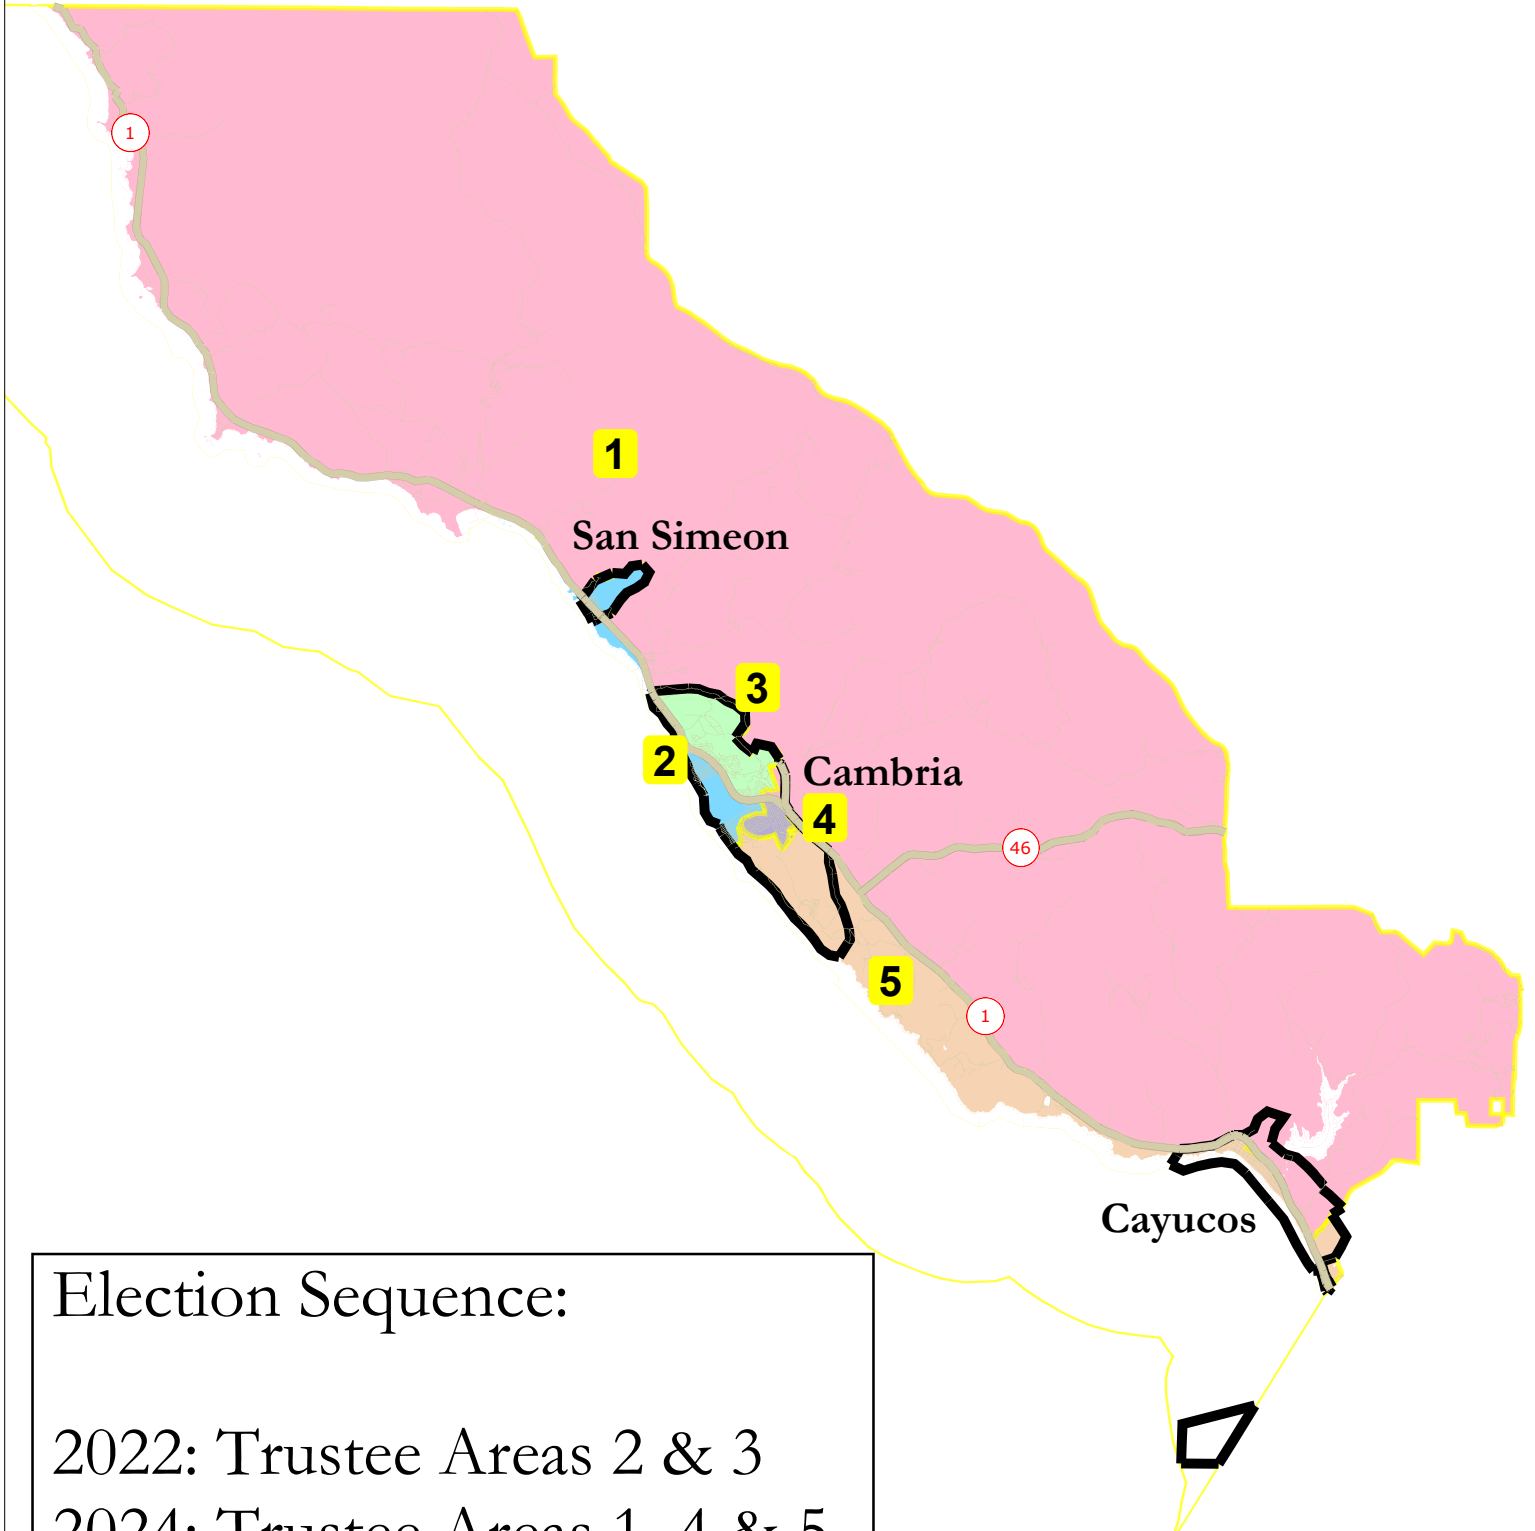

# Purple Plan

Coast Unified School District

2021/22 Transition to By-Trustee Area Elections

## Election Sequence:

2022: Trustee Areas 2 & 3

2024: Trustee Areas 1, 4 & 5