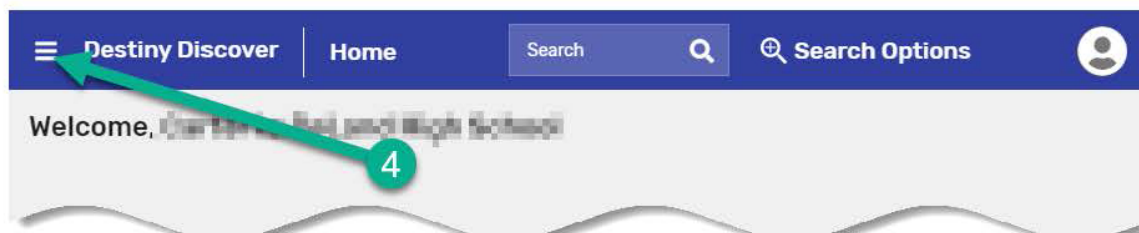

Checkouts and Fines—Student View

1. Students can see their own checkouts and fines in Destiny for both library and textbooks
2. Log into Destiny through the VPortal
3. The student will default to the Destiny Discover view

4. Click on the three lines in the upper left corner