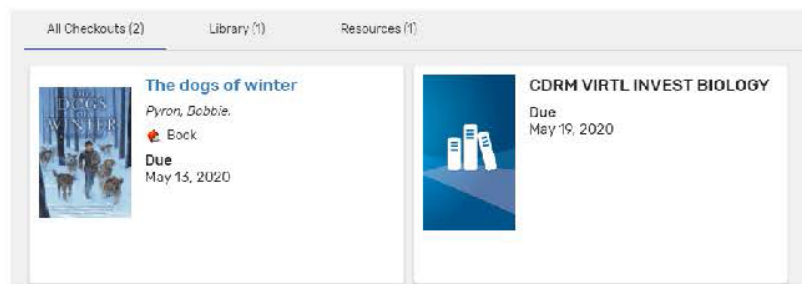

You can choose between All Checkouts, Library, or Resources