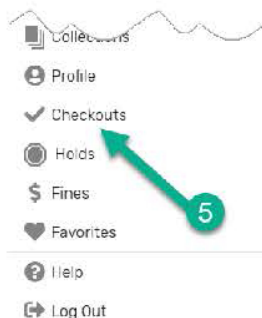

Checkouts and Fines—Student View

1. Students can see their own checkouts and fines in Destiny for both library and textbooks
2. Log into Destiny through the VPortal
3. The student will default to the Destiny Discover view

4. Click on the three lines in the upper left corner

5. To view items checked out, select **Checkouts**

You can choose between All Checkouts, Library, or Resources

6. To view fines, select **Fines**