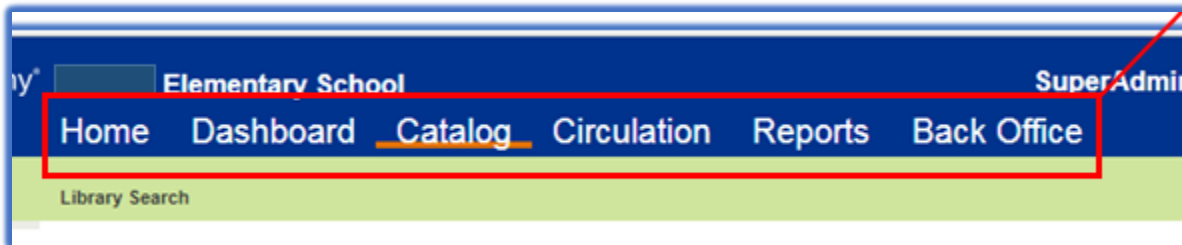

Navigate Destiny

Tabs (application modules, functions)

Breadcrumbs (used to go to previous screen or function)

Options (available for the selected feature)

Subtabs (features in the selected module or function)