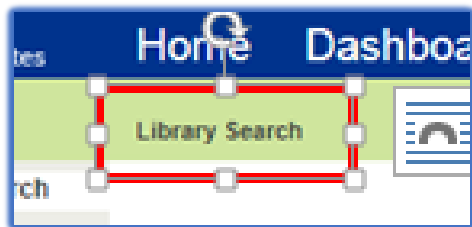

Navigate Destiny

Tabs (application modules, functions)

Breadcrumbs (used to go to previous screen or function)

Options (available for the selected feature)

Subtabs (features in the selected module or function)