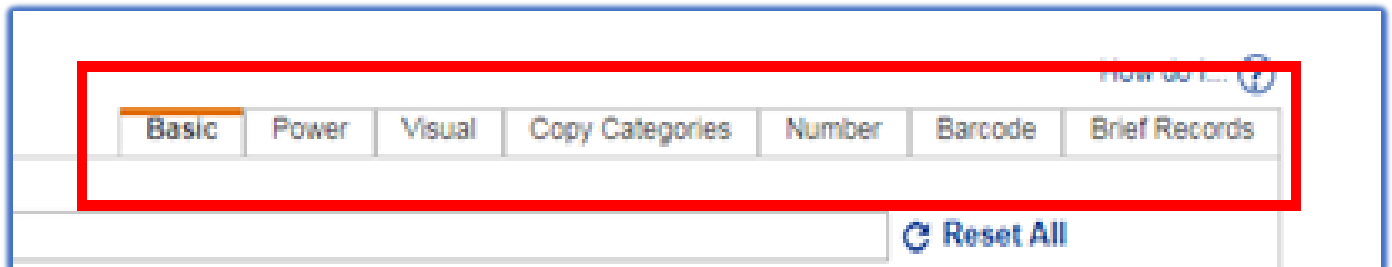

Navigate Destiny

Tabs (application modules, functions)

Breadcrumbs (used to go to previous screen or function)

Options (available for the selected feature)

Subtabs (features in the selected module or function)