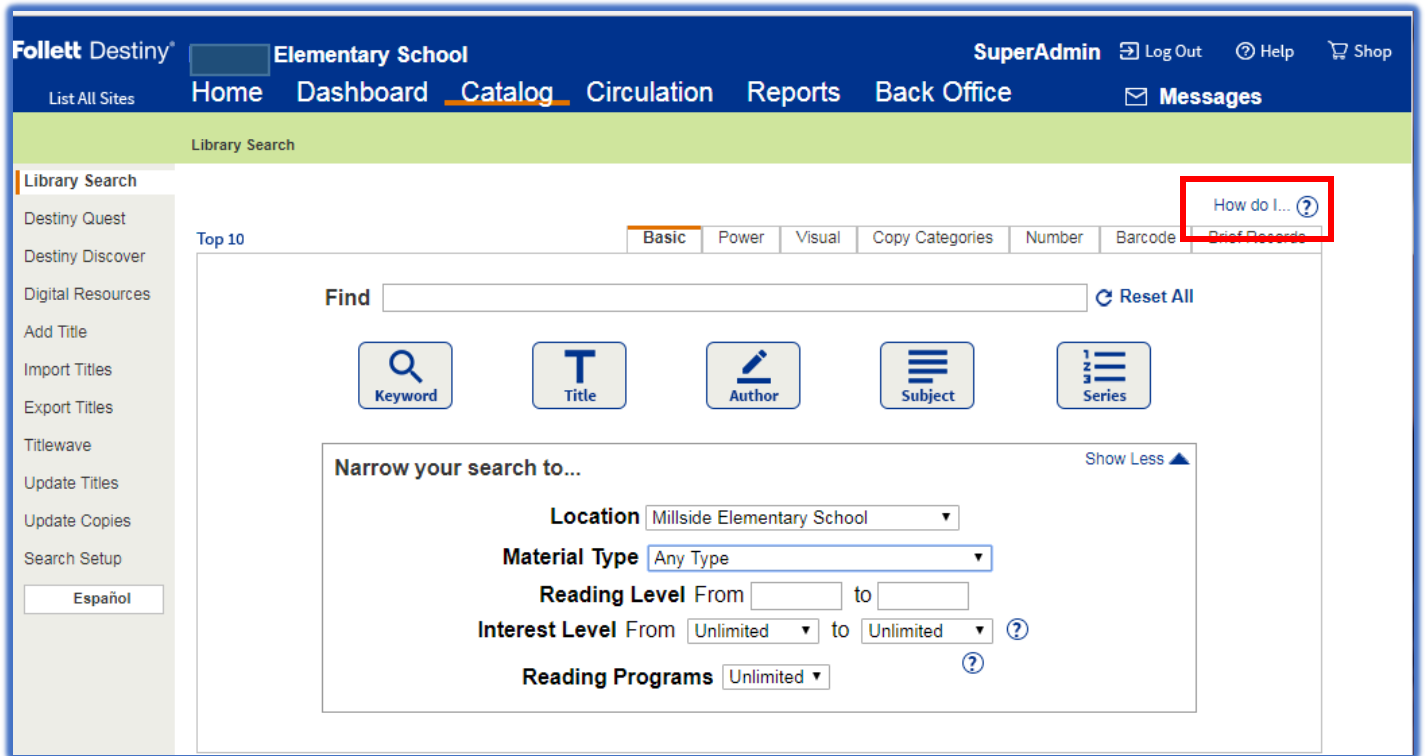

Navigate Destiny

Tabs (application modules, functions)

Breadcrumbs (used to go to previous screen or function)

Options (available for the selected feature)

Subtabs (features in the selected module or function)