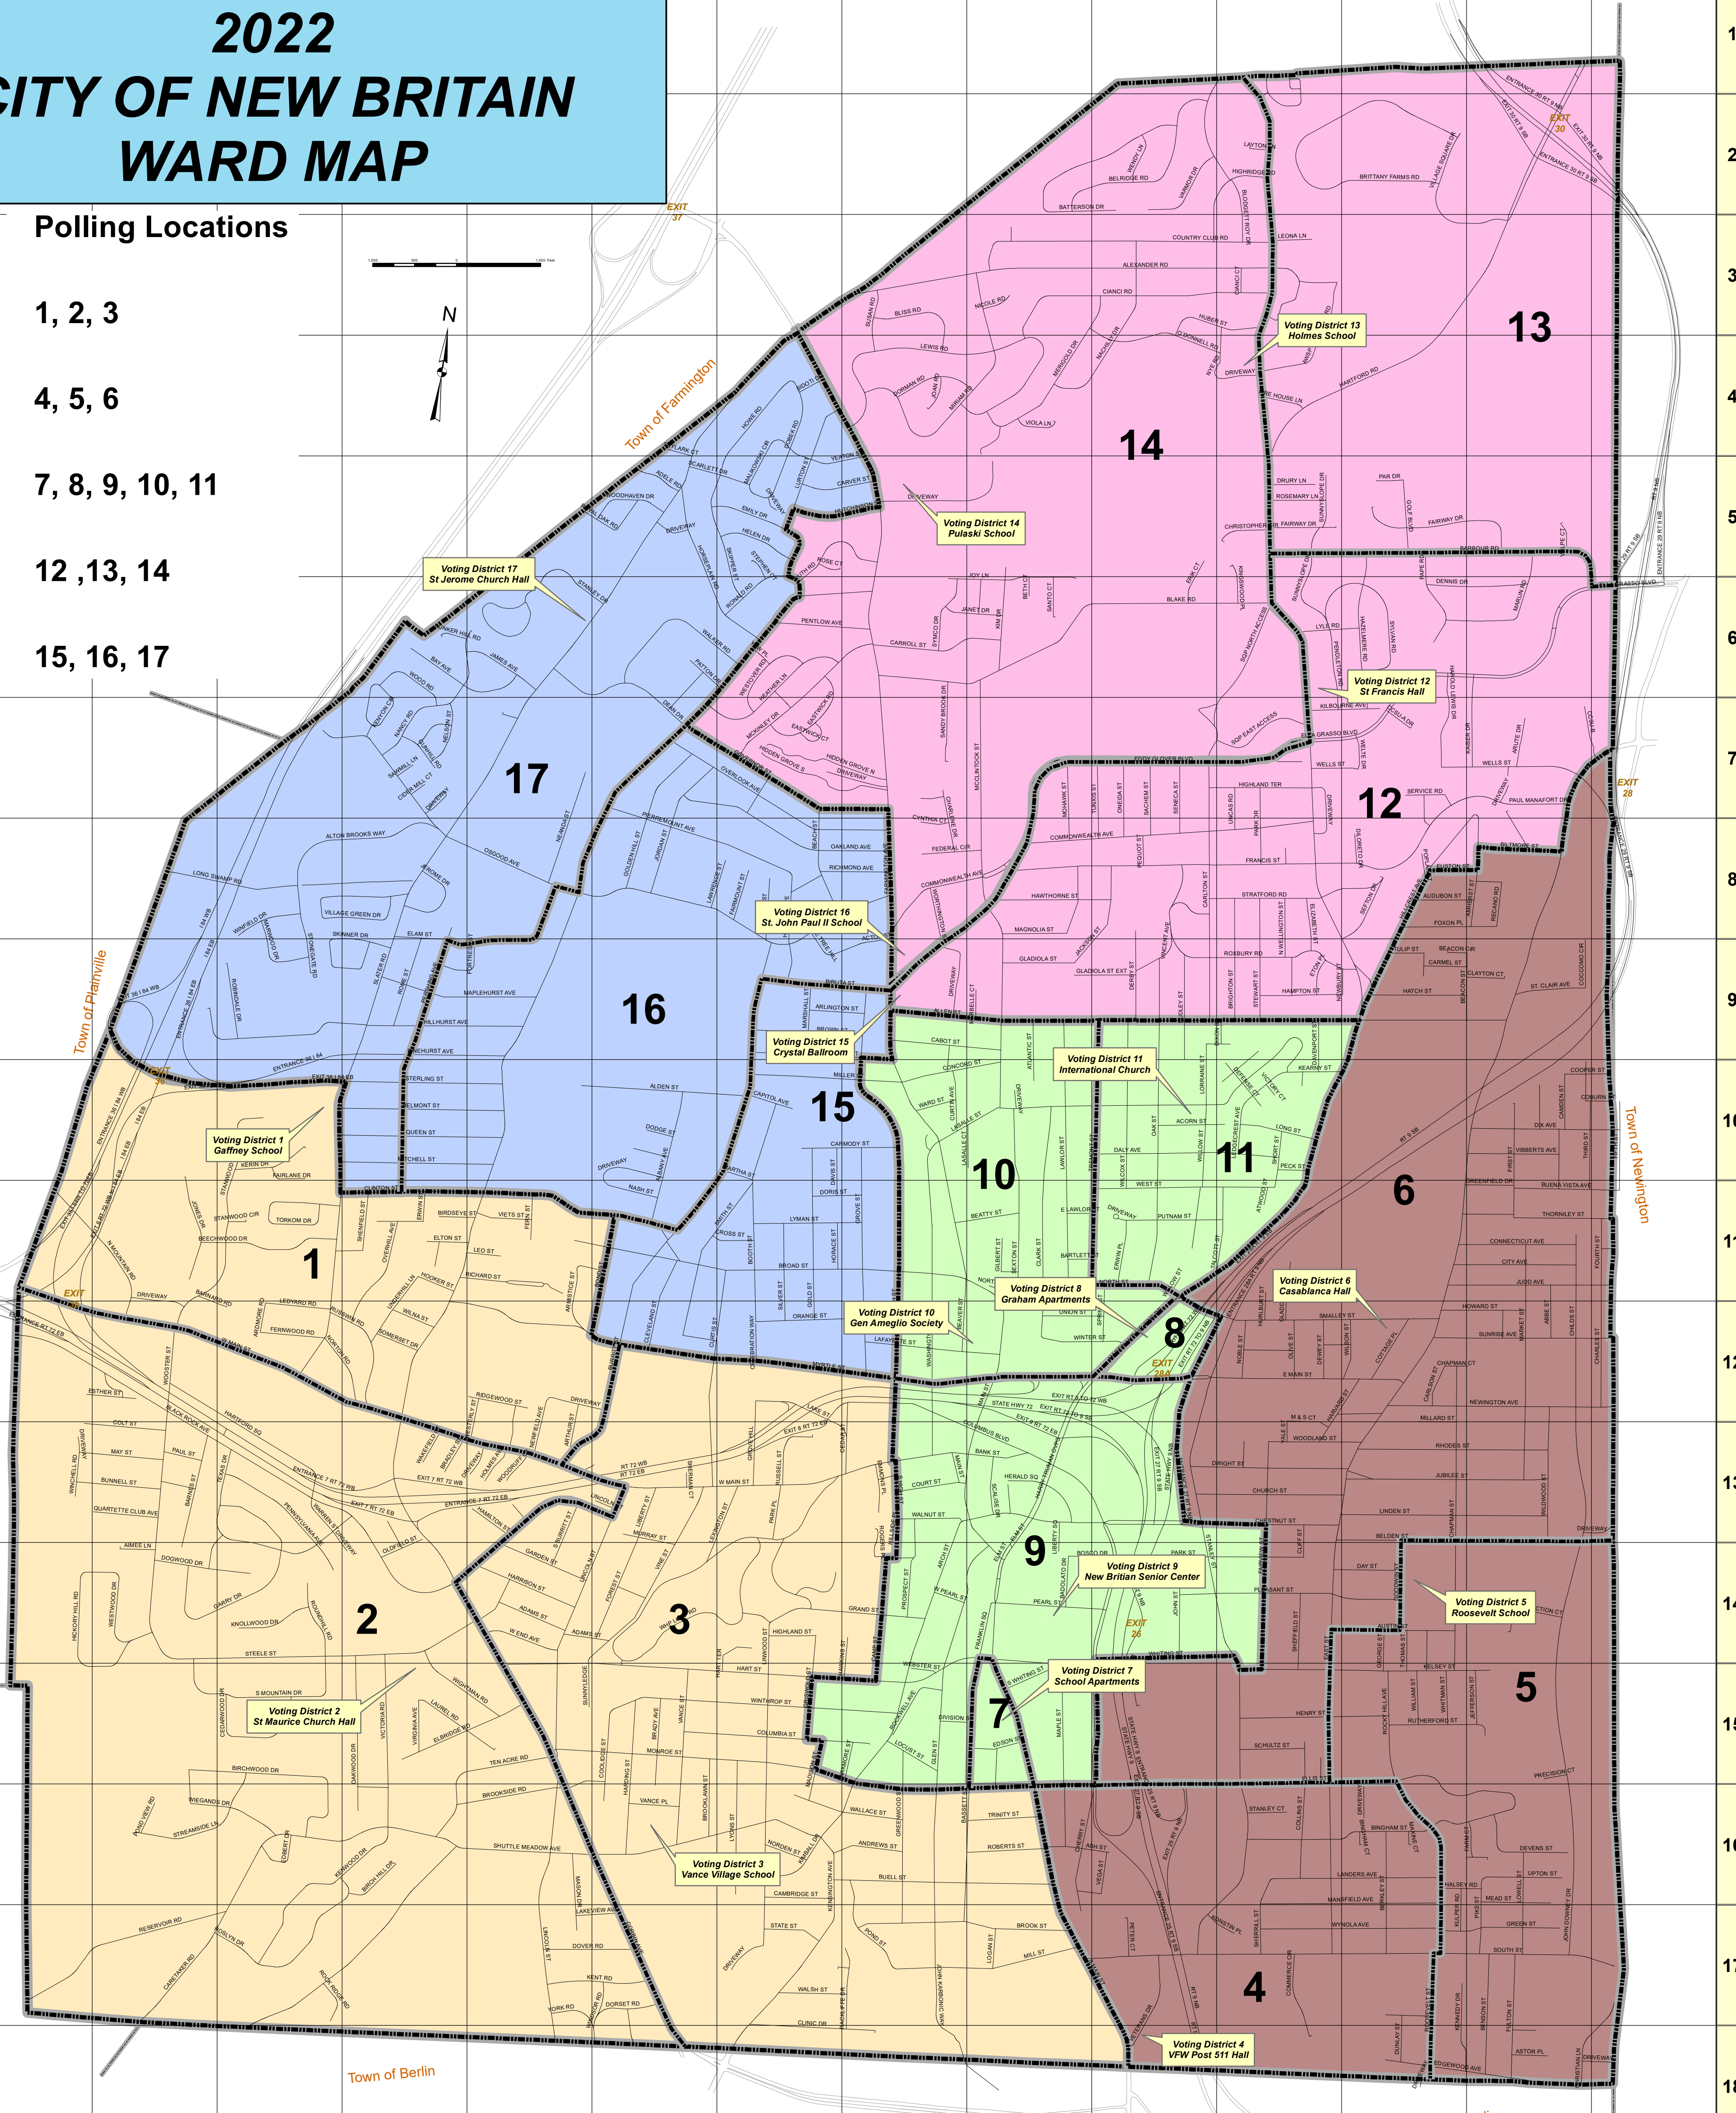

2022

CITY OF NEW BRITAIN WARD MAP

Ward   **Polling Locations**

- 1   1, 2, 3
- 2   4, 5, 6
- 3   7, 8, 9, 10, 11
- 4   12, 13, 14
- 5   15, 16, 17

Address	Grid	Address	Grid
PENDELTON ROAD	0-184 L6	PENDELTON ROAD	0-184 L6
PENNSYLVANIA AVENUE	0-178 D13	PENNSYLVANIA AVENUE	0-178 D13
PETLOW AVENUE	0-36 K9	PETLOW AVENUE	0-36 K9
PEQUOT STREET	0-314 E9	PEQUOT STREET	0-314 E9
PERRISH AVENUE	0-60 K17	PERRISH AVENUE	0-60 K17
PETER COURT	0-312 G7	PETER COURT	0-312 G7
PIERREMONT AVENUE	0-312 G7	PIERREMONT AVENUE	0-312 G7
PIKE STREET	0-90 N16	PIKE STREET	0-90 N16
PIKELANE	0-176 H9	PIKELANE	0-176 H9
PIONEER AVENUE	0-40 K14	PIONEER AVENUE	0-40 K14
PLEASANT STREET	62-276 L14	PLEASANT STREET	62-276 L14
POND STREET	0-100 H17	POND STREET	0-100 H17
POND NEW ROAD	0-42 C16	POND NEW ROAD	0-42 C16
POPLAR STREET	0-24 M8	POPLAR STREET	0-24 M8
PRECISION COURT	0-50 N15	PRECISION COURT	0-50 N15
PRICE AVENUE	24-24 H11	PRICE AVENUE	24-24 H11
PRODUCTION COURT	0-150 N14	PRODUCTION COURT	0-150 N14
PROSPECT STREET	0-116 H13	PROSPECT STREET	0-116 H13
PULASKI STREET	0-52 H10	PULASKI STREET	0-52 H10
PUTNAM STREET	32-140 K11	PUTNAM STREET	32-140 K11
Q	Address Gnd	Q	Address Gnd
QUARANTETT CLUB AVENUE	0-100 C13	QUARANTETT CLUB AVENUE	0-100 C13
QUEEN STREET	0-192 H10	QUEEN STREET	0-192 H10
R	Address Gnd	R	Address Gnd
RACKLIFFE DRIVE	0-306 H7	RACKLIFFE DRIVE	0-306 H7
RANDOLPH COURT	0-30 H7	RANDOLPH COURT	0-30 H7
RECANO ROAD	4-56 N8	RECANO ROAD	4-56 N8
RESERVOIR ROAD	0-710 C16	RESERVOIR ROAD	0-710 C16
RICHGOS STREET	0-256 H13	RICHGOS STREET	0-256 H13
RICHARD STREET	44-208 F11	RICHARD STREET	44-208 F11
RICHMOND AVENUE	0-80 H8	RICHMOND AVENUE	0-80 H8
RIDGEWOOD STREET	16-92 F12	RIDGEWOOD STREET	16-92 F12
ROBERTS STREET	0-90 J16	ROBERTS STREET	0-90 J16
ROBINDALE DRIVE	80-166 H9	ROBINDALE DRIVE	80-166 H9
ROBINSON STREET	0-48 E6	ROBINSON STREET	0-48 E6
ROCK RIDGE ROAD (P)	0-0 D17	ROCK RIDGE ROAD (P)	0-0 D17
ROCKWELL AVENUE	0-144 H15	ROCKWELL AVENUE	0-144 H15
ROCKY HILL AVENUE	0-360 M15	ROCKY HILL AVENUE	0-360 M15
ROGERS PLACE (P)	0-10 H13	ROGERS PLACE (P)	0-10 H13
ROME STREET	0-100 H9	ROME STREET	0-100 H9
RONALD ROAD	0-120 H5	RONALD ROAD	0-120 H5
ROOSEVELT STREET	0-136 M17	ROOSEVELT STREET	0-136 M17
ROSE COURT	0-30 H15	ROSE COURT	0-30 H15
ROSEMARY LANE	0-10 H15	ROSEMARY LANE	0-10 H15
ROSEMARY LANE	0-10 H15	ROSEMARY LANE	0-10 H15
ROSLYN DRIVE	0-236 D16	ROSLYN DRIVE	0-236 D16
ROUNDHILL ROAD	0-104 D14	ROUNDHILL ROAD	0-104 D14
ROXBURY ROAD	0-322 L8	ROXBURY ROAD	0-322 L8
ROYAL OAK ROAD	0-90 G5	ROYAL OAK ROAD	0-90 G5
RUSSELL STREET	0-46 H13	RUSSELL STREET	0-46 H13
RUSWEN ROAD	0-138 H12	RUSWEN ROAD	0-138 H12
RUTH ROAD	0-124 H5	RUTH ROAD	0-124 H5
RUTHERFORD STREET	0-110 M15	RUTHERFORD STREET	0-110 M15
S	Address Gnd</