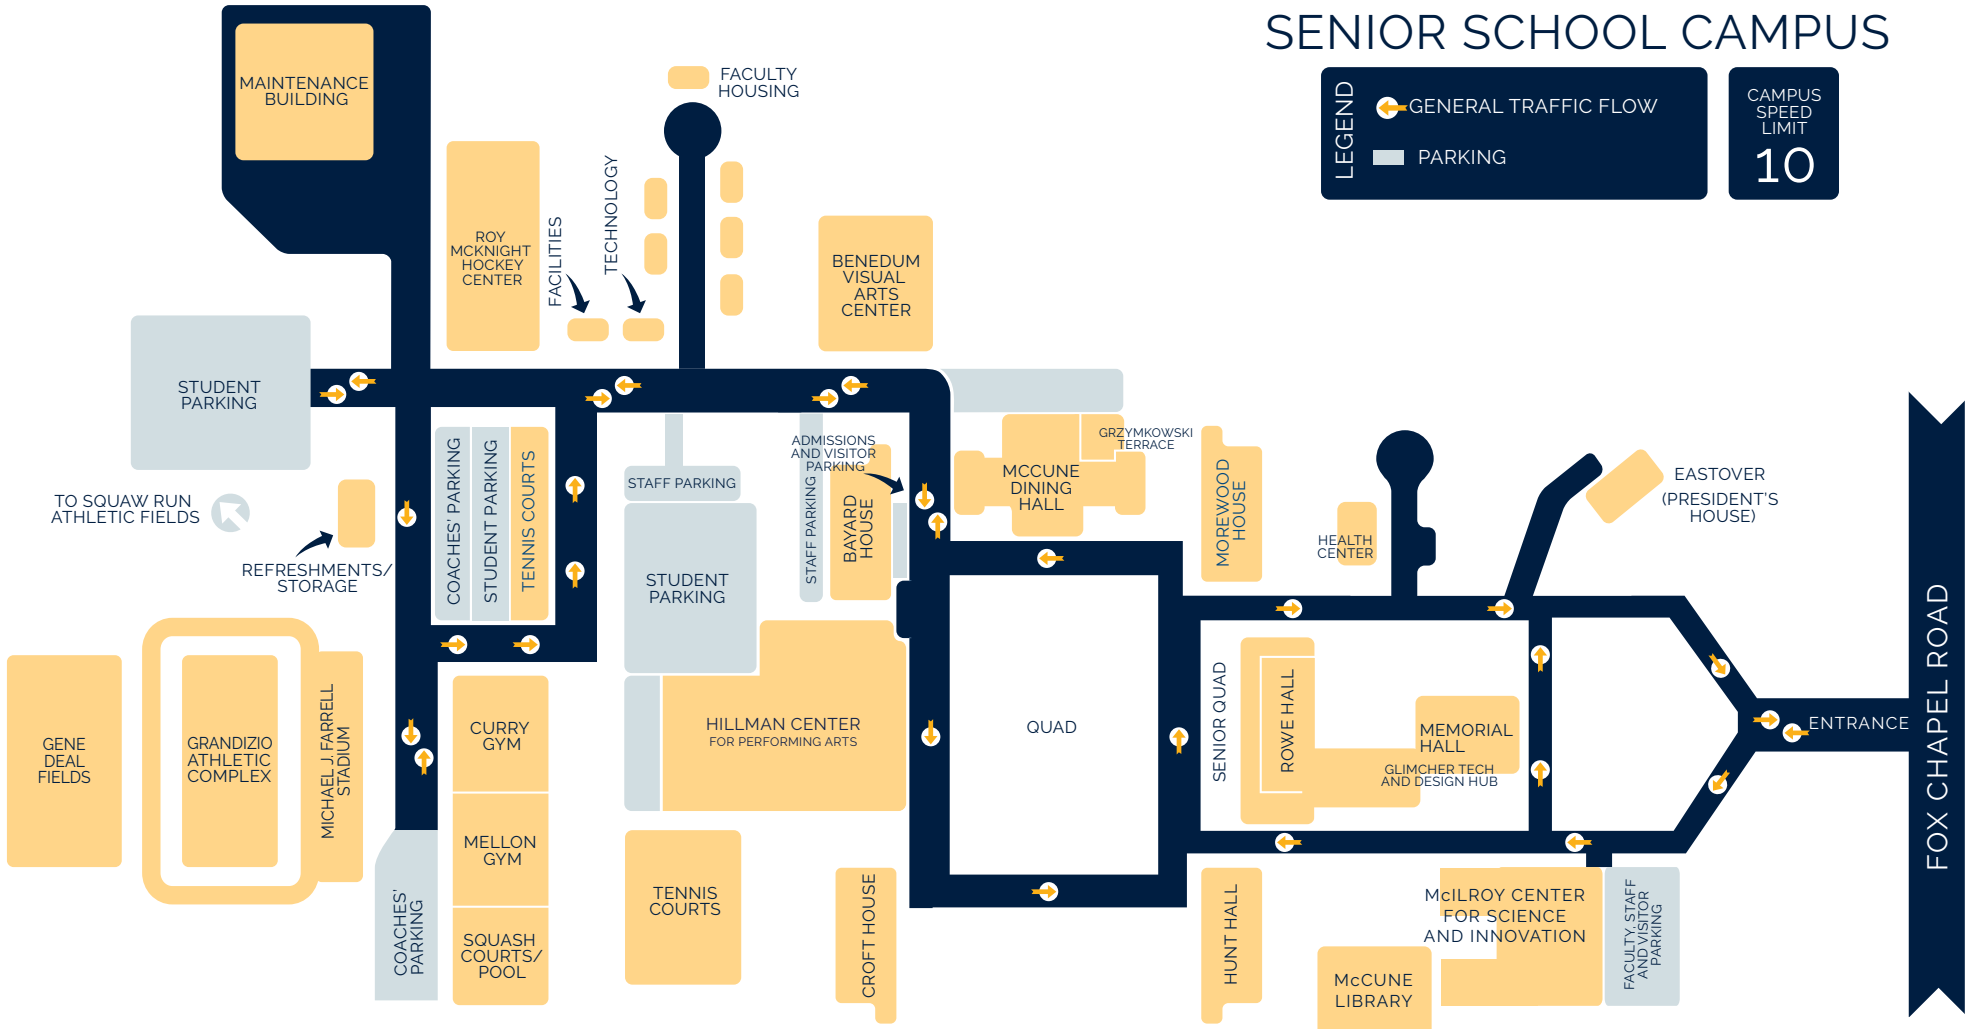

SENIOR SCHOOL CAMPUS

LEGEND

- ➡ GENERAL TRAFFIC FLOW
- ▭ PARKING

CAMPUS SPEED LIMIT
10

SHADY SIDE ACADEMY
 423 Fox Chapel Road • Pittsburgh, PA 15238
 Phone: 412-968-3000 • www.shadysideacademy.org