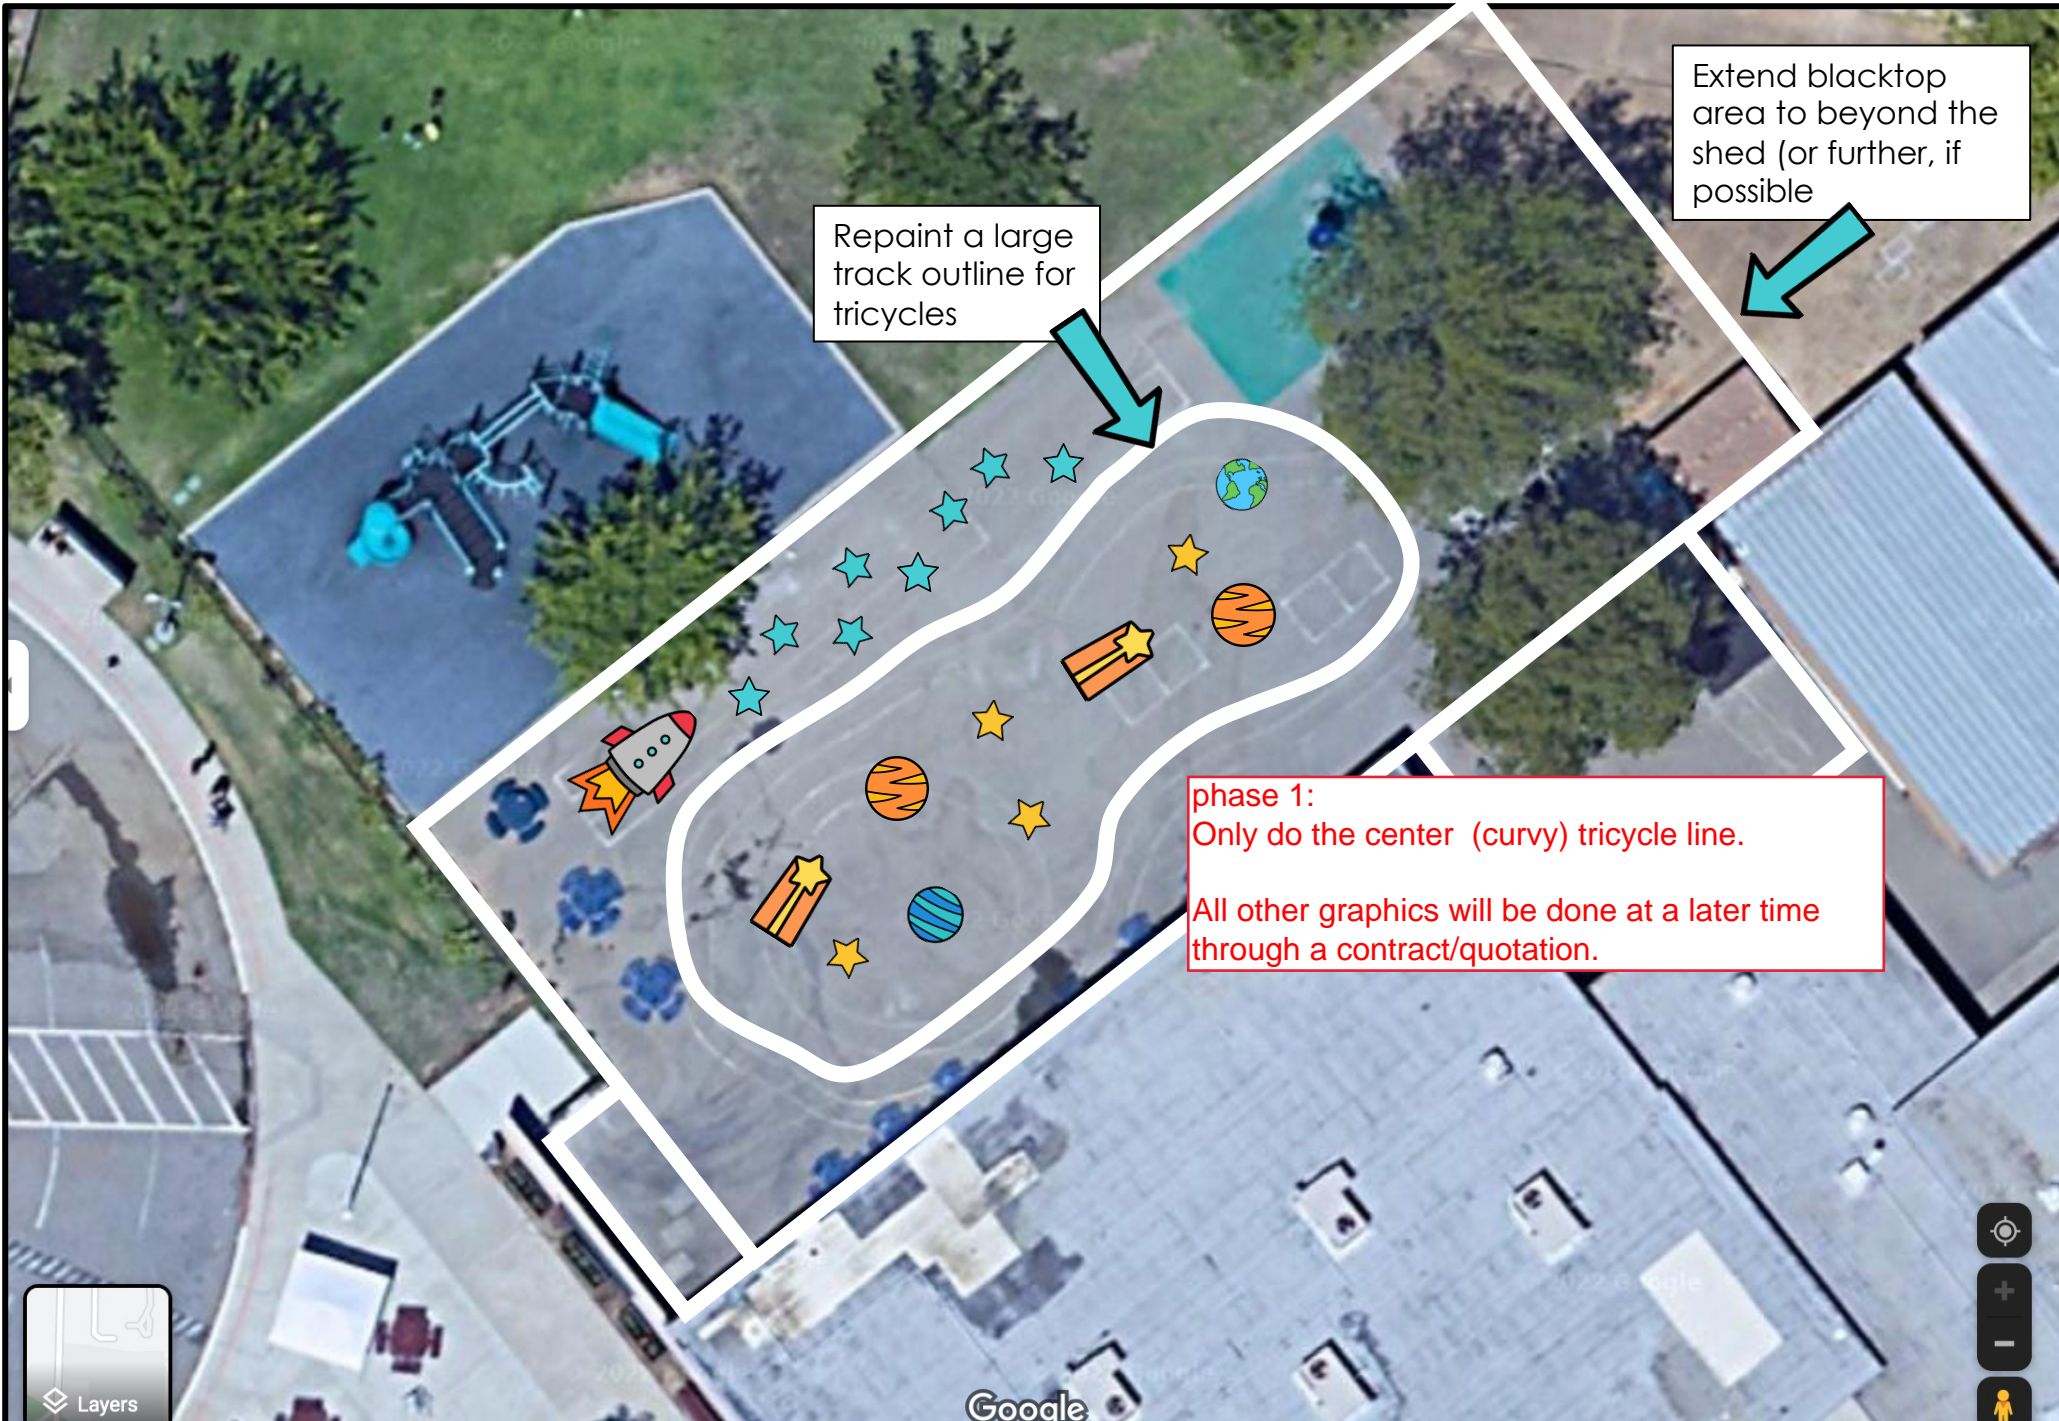

Valley View Kindergarten Playground Blacktop Resurfacing

<https://thesensorypath.com/product/space-jump-outdoor-sensory-stencil-package/>

Repaint a large track outline for tricycles

Extend blacktop area to beyond the shed (or further, if possible)

phase 1:
Only do the center (curvy) tricycle line.
All other graphics will be done at a later time through a contract/quotation.