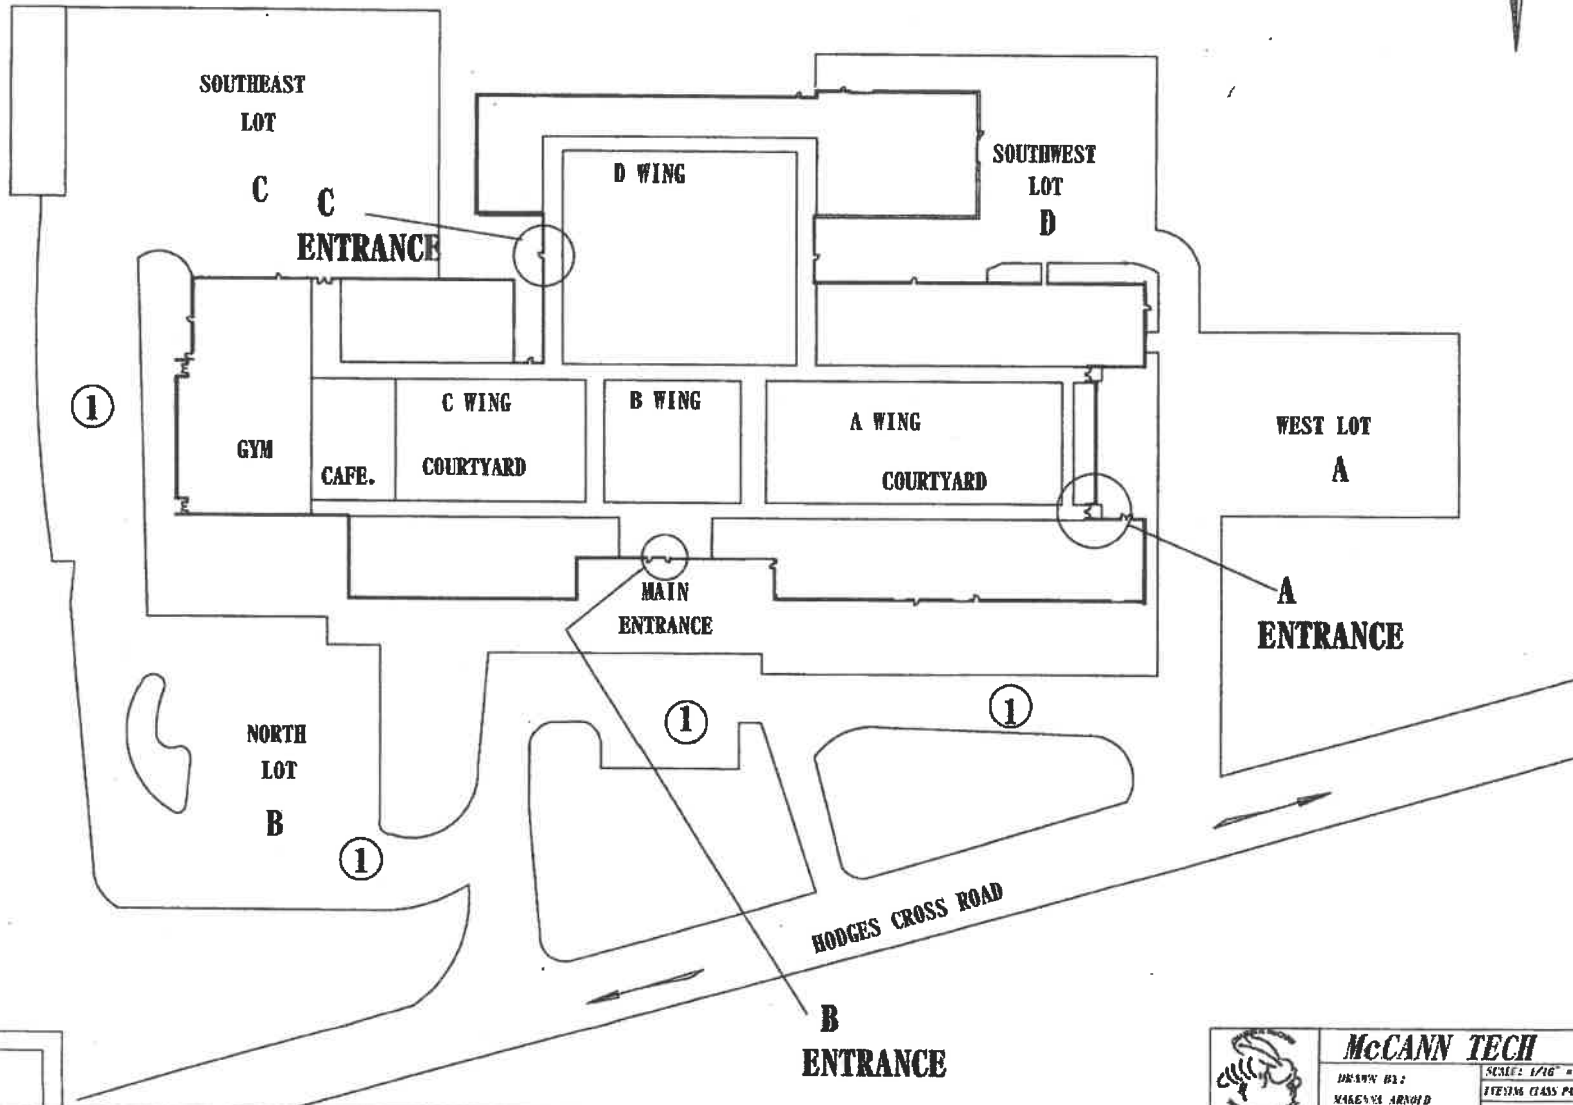

## EVENING CLASS PARKING

**McCANN TECH**

DRAWN BY:	SCALE: 1/16" = 1'
MARLENE ARNOLD	EVENING CLASS PARKING
	9/10/28