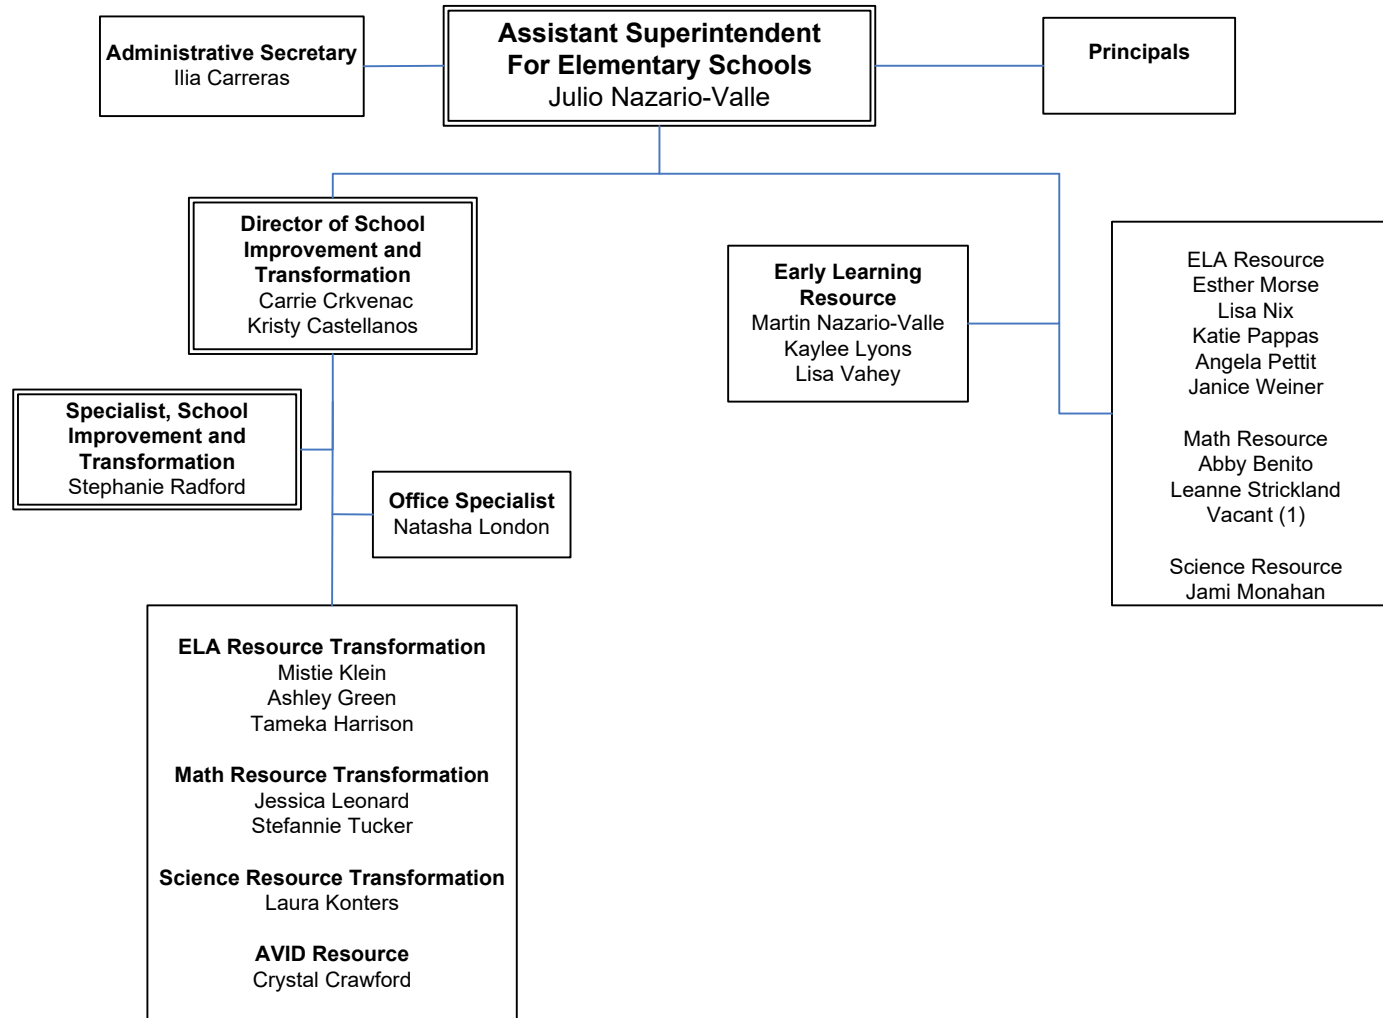

DIVISION OF TEACHING, LEADING AND LEARNING Elementary

- 625 Beachside Elementary
- 645 Blue Lake Elementary
- 614 Champion Elementary
- 611 Chisholm Elementary
- 671 Citrus Grove Elementary
- 606 Coronado Beach Elementary
- 662 Cypress Creek Elementary
- 656 DeBary Elementary
- 640 Deltona Lakes Elementary
- 646 Discovery Elementary
- 621 Edgewater Public Elementary
- 637 Edith I. Starke Elementary
- 609 Enterprise Elementary
- 659 Forest Lake Elementary
- 652 Freedom Elementary
- 655 Friendship Elementary
- 619 George W. Marks Elementary
- 642 Holly Hill School (K-8)
- 647 Horizon Elementary
- 650 Indian River Elementary
- 608 Louise S. McInnis Elementary
- 661 Manatee Cove Elementary
- 623 Orange City Elementary
- 605 Ormond Beach Elementary
- 641 Osteen Elementary
- 648 Palm Terrace Elementary
- 651 Pathways Elementary
- 627 Pierson Elementary
- 644 Pine Trail Elementary
- 628 Port Orange Elementary
- 670 Pride Elementary
- 617 R.J. Longstreet Elementary
- 629 Read-Pattillo Elementary
- 636 South Daytona Elementary
- 660 Spirit Elementary
- 639 Spruce Creek Elementary
- 643 Sugar Mill Elementary
- 654 Sunrise Elementary
- 658 Sweetwater Elementary
- 649 Timbercrest Elementary
- 604 Tomoka Elementary
- 635 Turie T. Small Elementary
- 657 Volusia Pines Elementary
- 618 Westside Elementary
- 607 Woodward Ave. Elementary