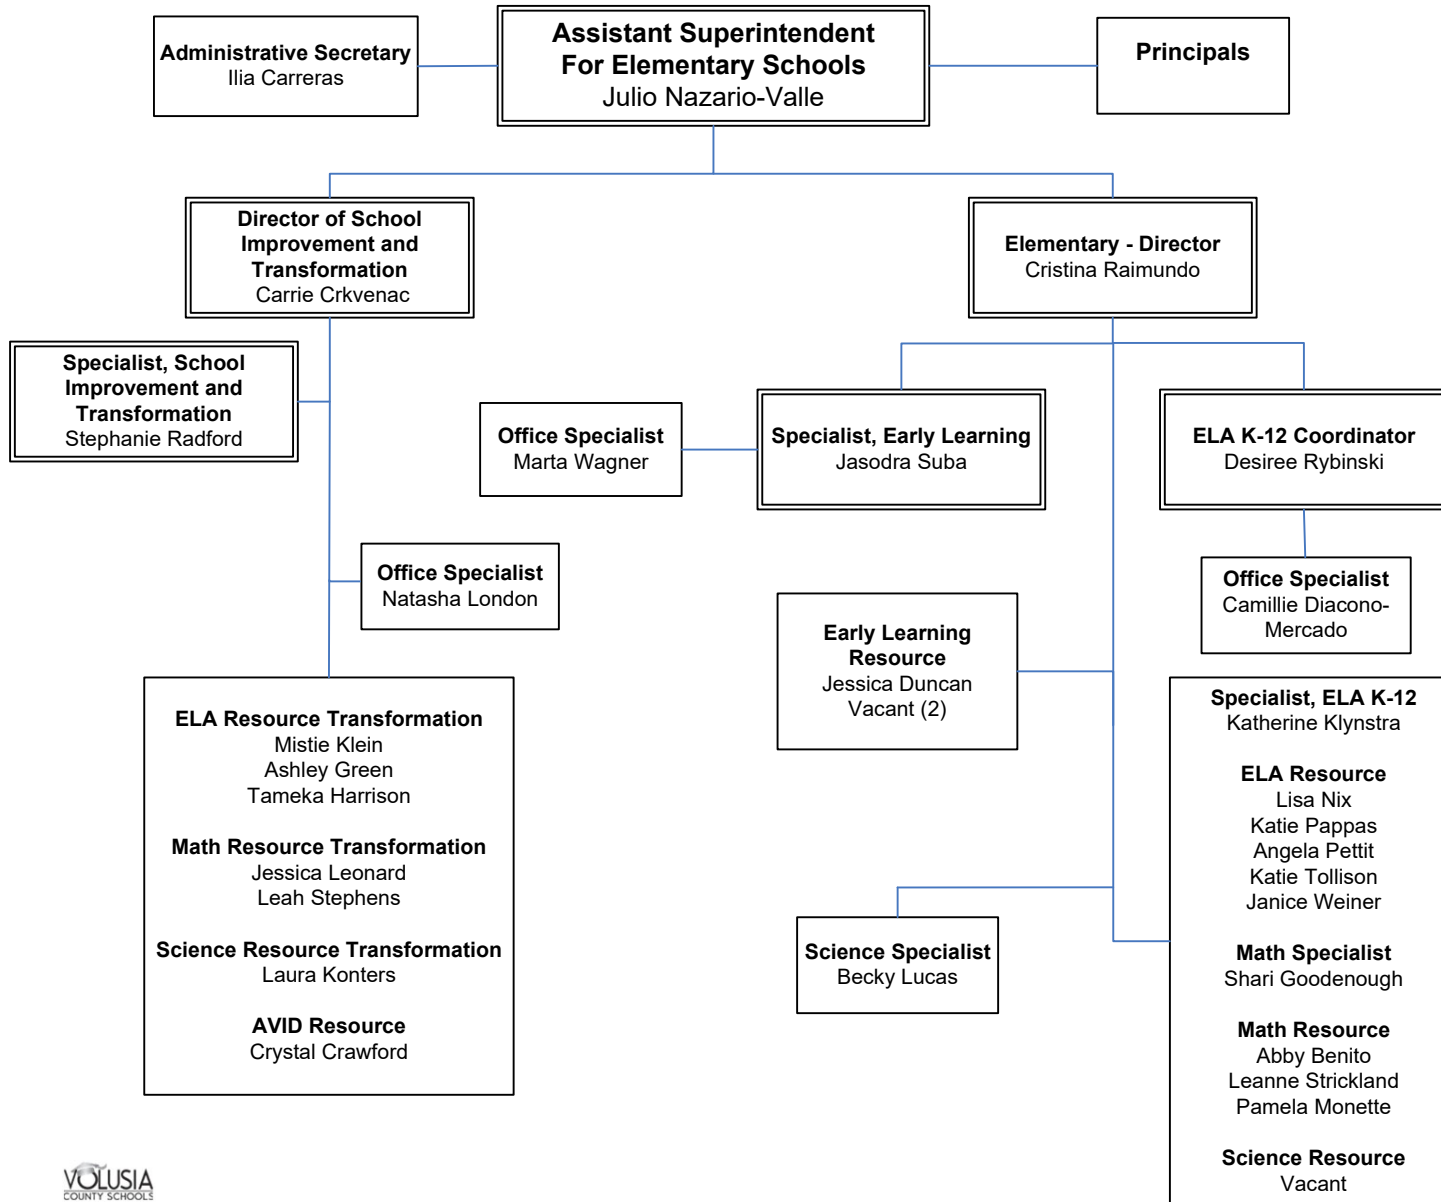

DIVISION OF TEACHING, LEADING AND LEARNING Elementary

- 625 Beachside Elementary
- 645 Blue Lake Elementary
- 614 Champion Elementary
- 611 Chisholm Elementary
- 671 Citrus Grove Elementary
- 606 Coronado Beach Elementary
- 662 Cypress Creek Elementary
- 656 DeBary Elementary
- 640 Deltona Lakes Elementary
- 646 Discovery Elementary
- 621 Edgewater Public Elementary
- 637 Edith I. Starke Elementary
- 609 Enterprise Elementary
- 659 Forest Lake Elementary
- 652 Freedom Elementary
- 655 Friendship Elementary
- 619 George W. Marks Elementary
- 642 Holly Hill School (K-8)
- 647 Horizon Elementary
- 650 Indian River Elementary
- 608 Louise S. McInnis Elementary
- 661 Manatee Cove Elementary
- 623 Orange City Elementary
- 605 Ormond Beach Elementary
- 641 Osteen Elementary
- 648 Palm Terrace Elementary
- 651 Pathways Elementary
- 627 Pierson Elementary
- 644 Pine Trail Elementary
- 628 Port Orange Elementary
- 670 Pride Elementary
- 617 R.J. Longstreet Elementary
- 629 Read-Pattillo Elementary
- 636 South Daytona Elementary
- 660 Spirit Elementary
- 639 Spruce Creek Elementary
- 643 Sugar Mill Elementary
- 654 Sunrise Elementary
- 658 Sweetwater Elementary
- 649 Timbercrest Elementary
- 604 Tomoka Elementary
- 635 Turie T. Small Elementary
- 657 Volusia Pines Elementary
- 618 Westside Elementary
- 607 Woodward Ave. Elementary