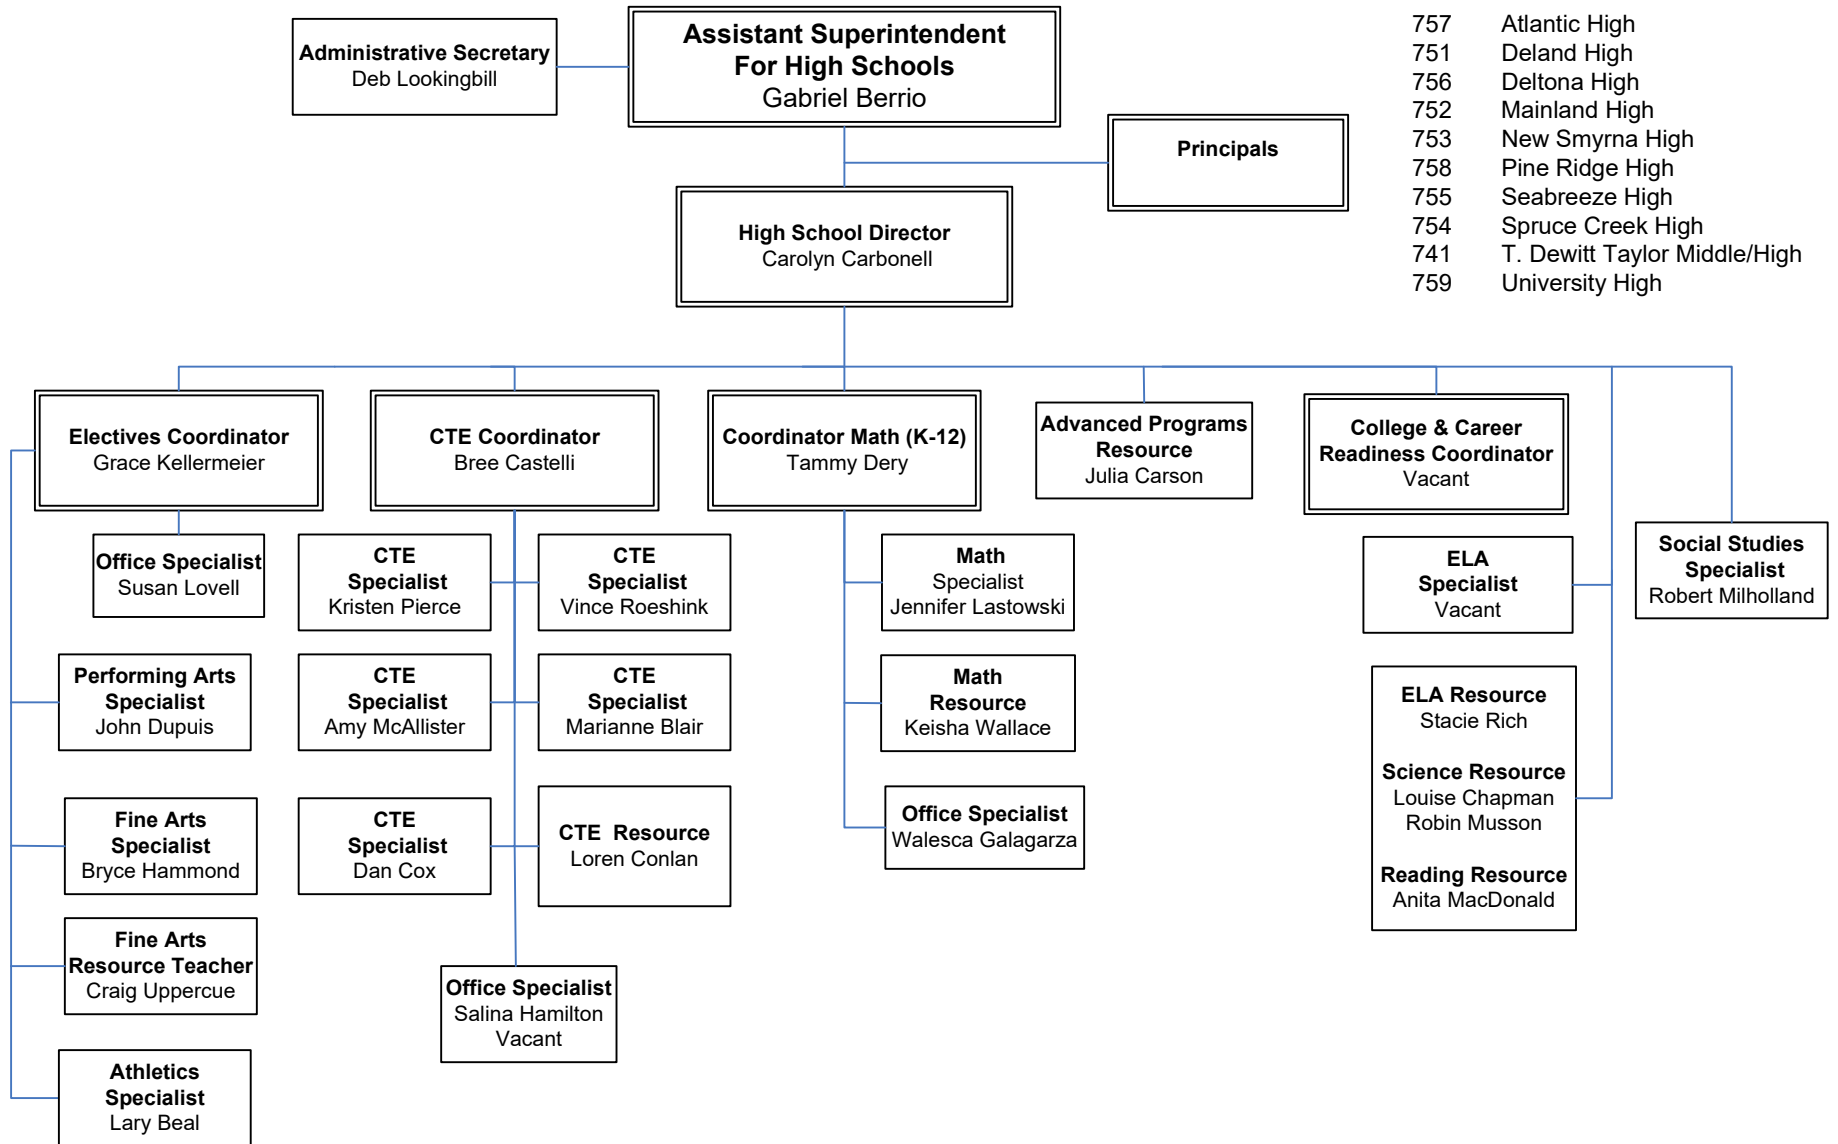

DIVISION OF TEACHING, LEADING AND LEARNING High

- 757 Atlantic High
- 751 Deland High
- 756 Deltona High
- 752 Mainland High
- 753 New Smyrna High
- 758 Pine Ridge High
- 755 Seabreeze High
- 754 Spruce Creek High
- 741 T. Dewitt Taylor Middle/High
- 759 University High