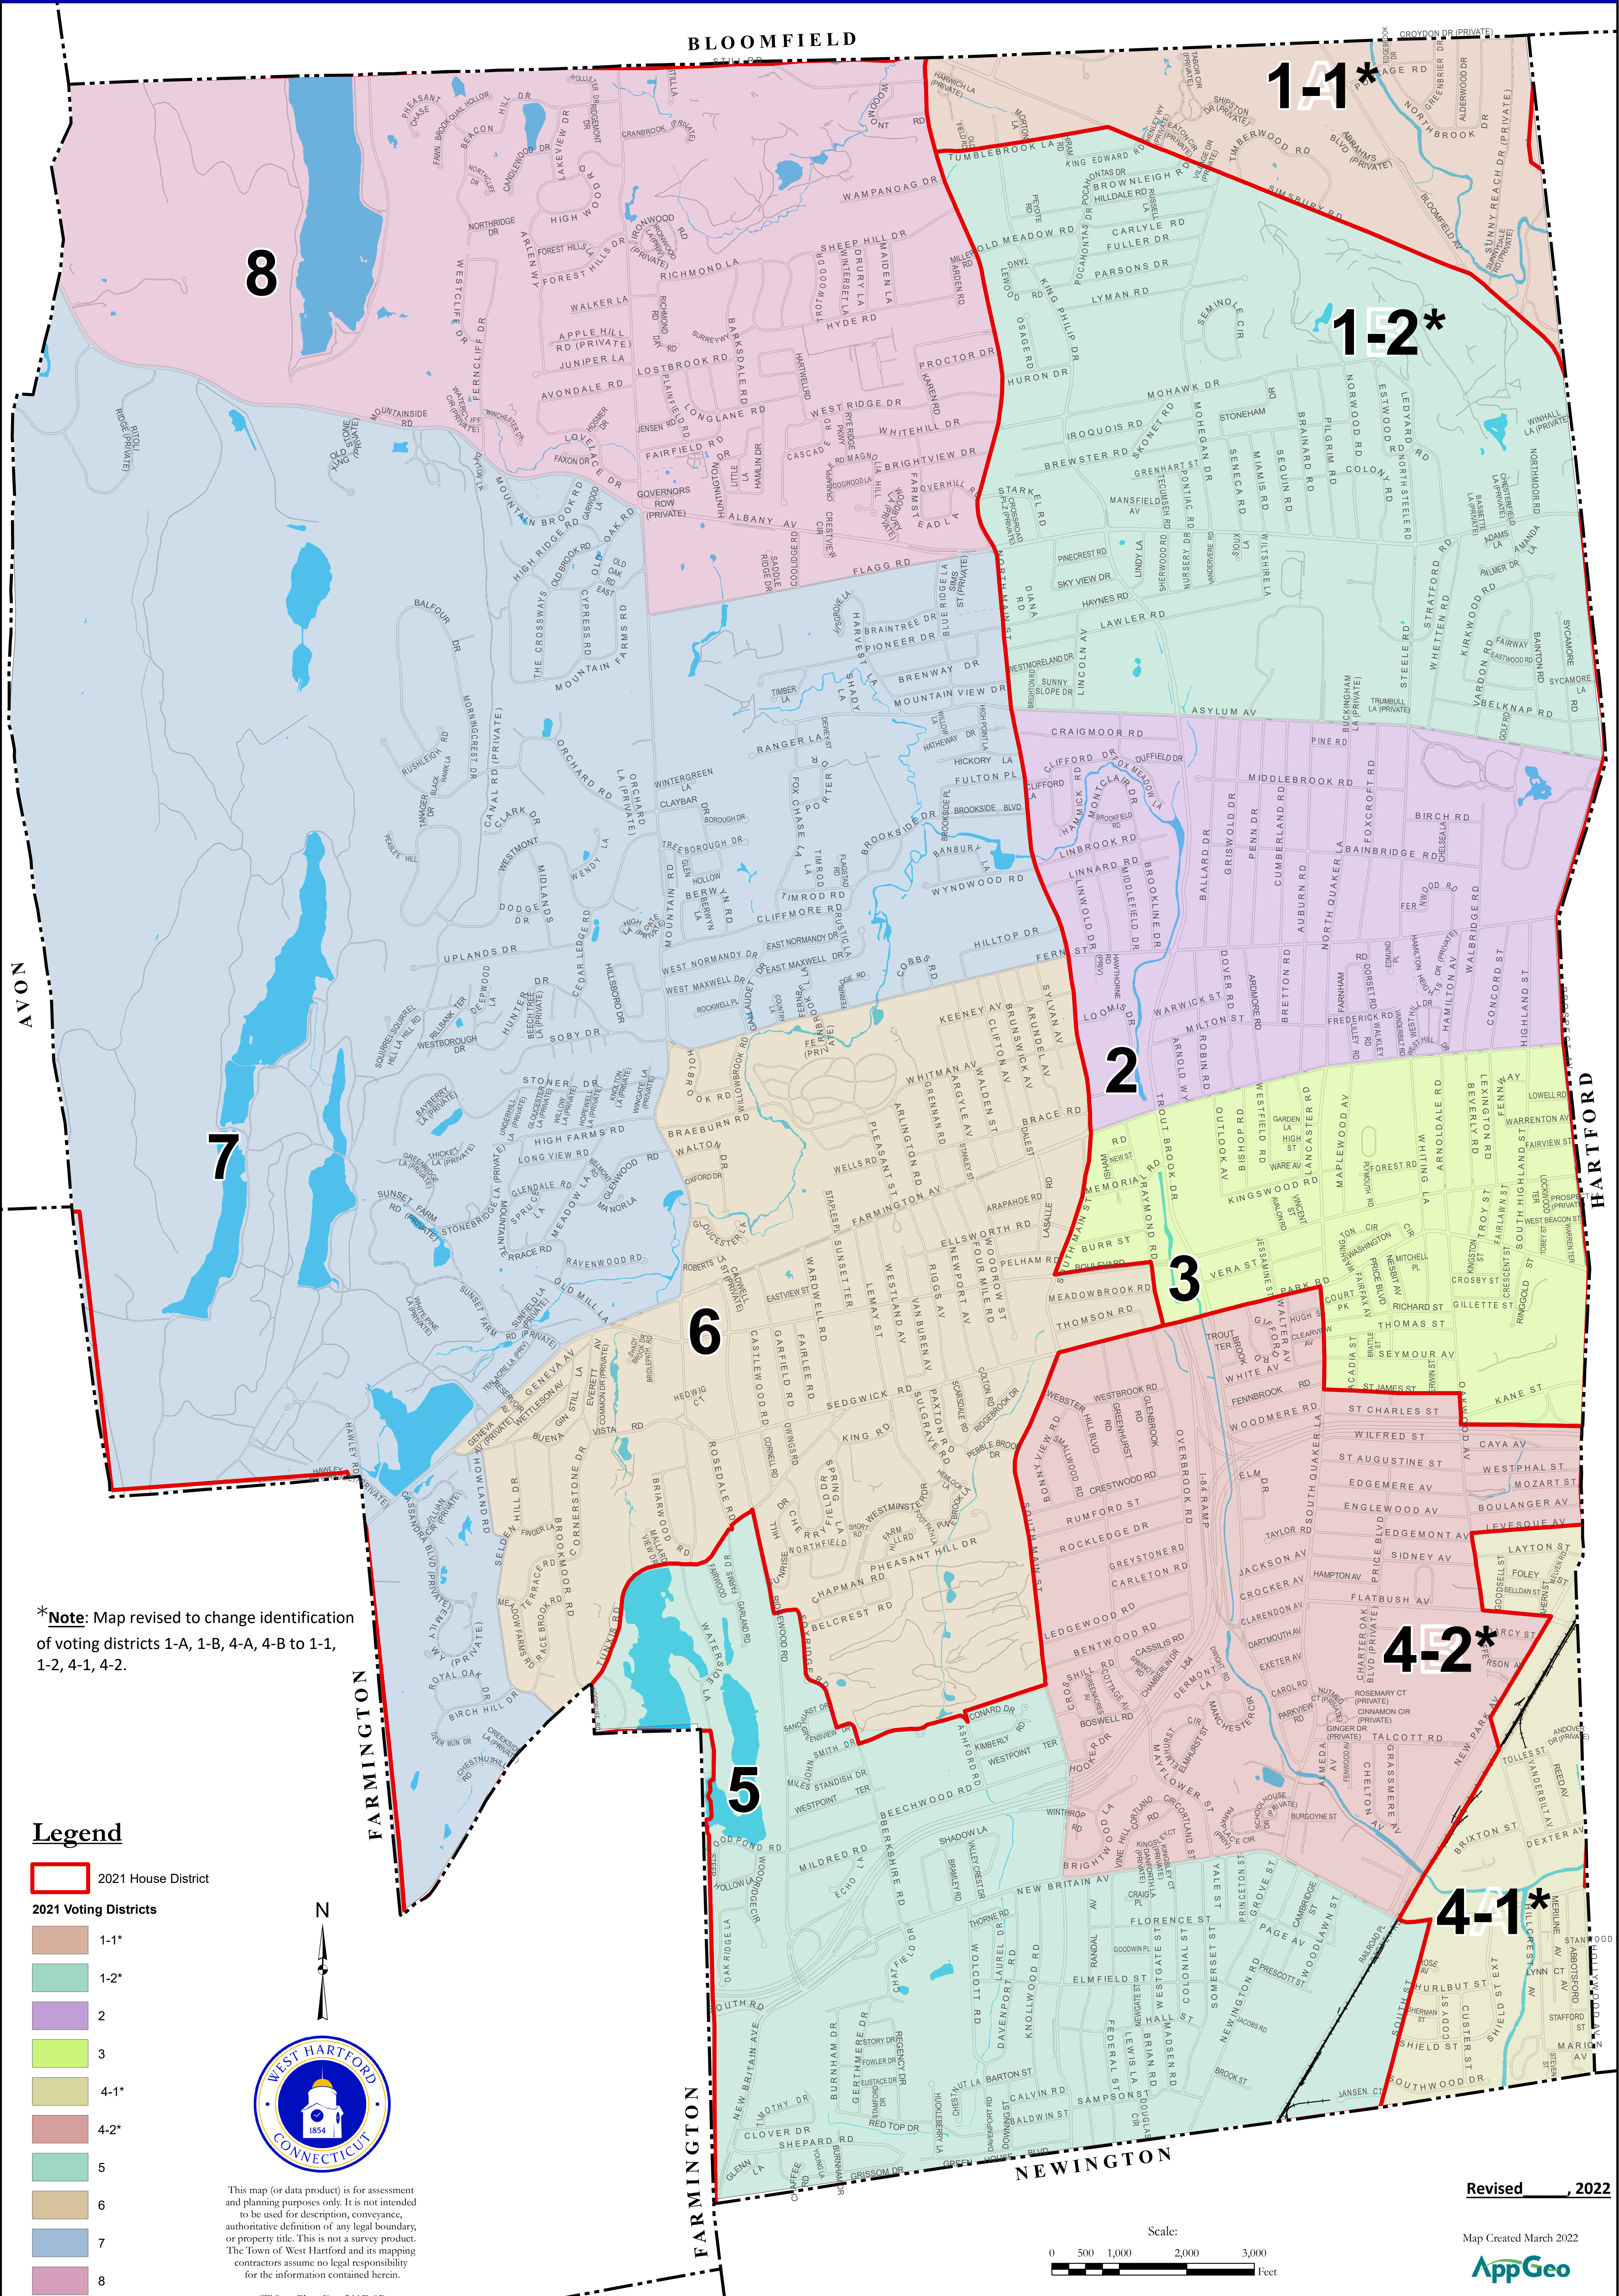

VOTING DISTRICTS MAP TOWN OF WEST HARTFORD

*Note: Map revised to change identification of voting districts 1-A, 1-B, 4-A, 4-B to 1-1, 1-2, 4-1, 4-2.

Legend

2021 House District

2021 Voting Districts

- 1-1*
- 1-2*
- 2
- 3
- 4-1*
- 4-2*
- 5
- 6
- 7
- 8

CT State Plane Feet (NAD 83)

Revised , 2022

Map Created March 2022

Scale: