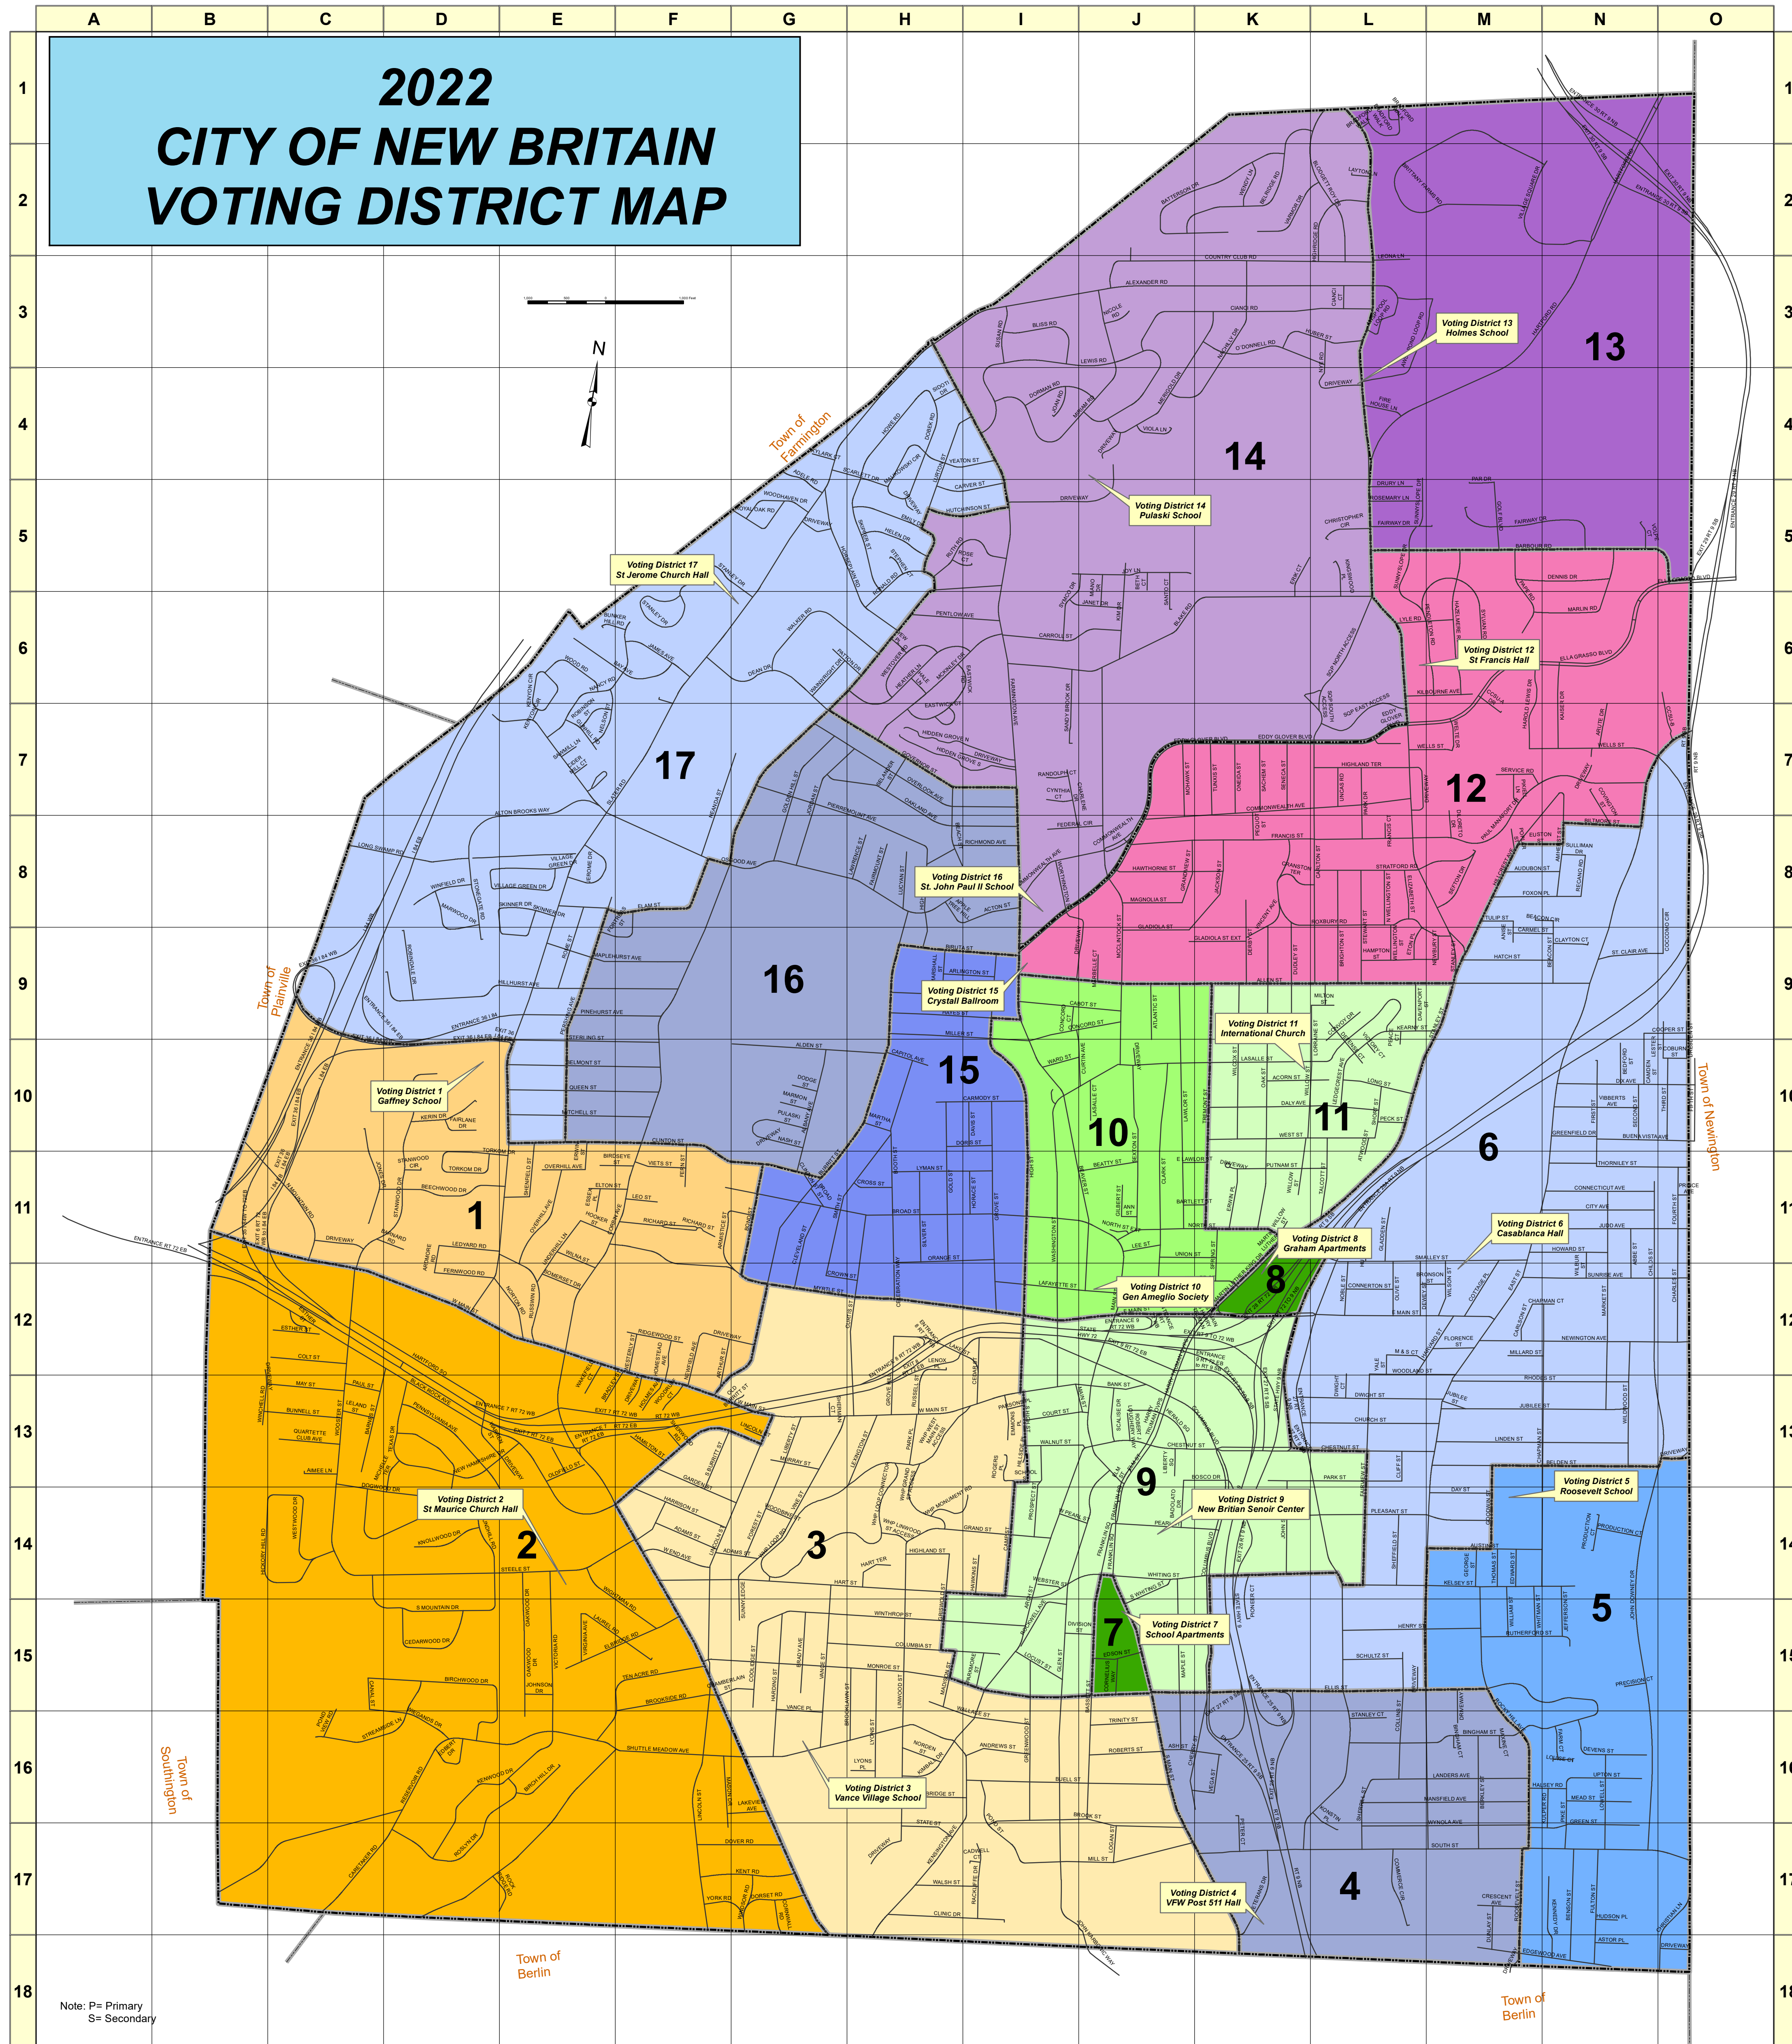

2022 CITY OF NEW BRITAIN VOTING DISTRICT MAP

Address	Grd	District	Address	Grd	District	Address	Grd	District
GREENWOOD STREET	4-206	116	CHAMBERLAN STREET	0-58	115	CROWN STREET	0-38	112
GRISWOLD STREET (P)	26-72	114	CHAPMAN COURT	0-40	112	CURTIN AVENUE	0-74	110
GROVE HILL	0-100	113	CHAPMAN STREET	0-212	113	CURTIS STREET	0-154	115
GROVE STREET	0-278	114	BIRCH HILL DRIVE	312-369	112	CYNTHIA COURT	0-42	117
GUNHILL ROAD	0-62	117	BIRCHWOOD DRIVE	0-260	115	DALY AVENUE	0-60	119
H	Address	Grd	BIRDS EYE STREET	0-42	111	DAVENPORT STREET	0-40	119
HALE LANE	0-20	118	BIRUTA STREET	0-156	119	DAVIS STREET	0-54	110
HALSEY ROAD	0-100	116	BLACK ROCK AVENUE	0-200	113	DAY STREET	0-72	114
HAMILTON STREET	0-54	113	BLAKE ROAD	0-118	116	DEAN DRIVE	0-104	116
HAMPTON STREET	0-184	114	BLISS ROAD	118-300	112	DEFENSE COURT (P)	0-50	119
HARDING STREET	0-64	115	BLODDETT ROY DRIVE	2-122	12	DENNIS DRIVE	0-124	116
HAROLD LEWIS DRIVE (P)	64-186	115	BOND STREET	0-238	111	DERBY STREET	0-172	119
HARRISON STREET	0-90	116	BOOTH STREET	0-30	111	DEVENS STREET	0-228	116
HARRY TRUMAN OVERPASS	0-30	112	BOYD STREET	0-238	111	DIX AVENUE	0-168	110
HART STREET	0-150	114	BOWEN WALK (P)	0-42	111	DIXON STREET	0-110	117
HART TERRACE	0-50	114	BRADLEY STREET (P)	0-46	113	DOBBER ROAD	0-68	114
HARTFORD ROAD	0-660	114	BRADY AVENUE	0-106	115	DODGE STREET	0-30	118
HARTFORD SQUARE	0-64	112	BRITANNY FARMS ROAD	0-420	112	DOGWOOD DRIVE	0-120	113
HARVARD STREET	0-86	112	BROAD STREET	0-344	111	DORIS STREET	0-56	110
HATCH STREET	0-116	119	BROOK STREET	0-28	112	DORMAN ROAD	0-100	114
HAWKINS STREET	0-62	114	BROOKSIDE ROAD	0-120	115	DORSET ROAD	0-60	117
HAWTHORNE STREET	4-138	118	BROWN STREET	0-328	116	DOVER ROAD	0-110	119
HAYES STREET	0-168	119	BROWNWOOD STREET	0-130	119	DRESDEN STREET	1-168	117
HAZELMERE ROAD	0-190	115	BROWNWOOD WALK	0-130	119	DUNLAP STREET	0-112	117
HEATHER LANE	0-190	115	BUNNELL STREET	0-130	119	DUNLAP STREET (P)	0-112	117
HELEN DRIVE	0-90	115	BUENA VISTA AVENUE	0-130	119	DUNLAP STREET	0-112	117
HENRY LANE	0-176	115	BUNNELL STREET	0-130	119	DUNLAP STREET	0-112	117
HERALD SQUARE	0-90	113	BUNNELL STREET	0-130	119	DUNLAP STREET	0-112	117
HICKORY HILL ROAD	0-312	114	BUNNELL STREET	0-130	119	DUNLAP STREET	0-112	117
HIGH STREET	0-68	112	BUNNELL STREET	0-130	119	DUNLAP STREET	0-112	117
HIGHLAND STREET (P)	0-46	114	BUNNELL STREET	0-130	119	DUNLAP STREET	0-112	117
HIGHLAND TERRACE	0-120	117	BUNNELL STREET	0-130	119	DUNLAP STREET	0-112	117
HIGHLAND ROAD	0-120	117	BUNNELL STREET	0-130	119	DUNLAP STREET	0-112	117
HIGHVIEW AVENUE	0-146	119	BUNNELL STREET	0-130	119	DUNLAP STREET	0-112	117
HILLCREST AVENUE	0-240	118	BUNNELL STREET	0-130	119	DUNLAP STREET	0-112	117
HILLHURST AVENUE	0-414	119	BUNNELL STREET	0-130	119	DUNLAP STREET	0-112	117
HILLSIDE PLACE	0-30	113	BUNNELL STREET	0-130	119	DUNLAP STREET	0-112	117
HOLMES AVENUE	0-44	113	BUNNELL STREET	0-130	119	DUNLAP STREET	0-112	117
HORNESTEAD AVENUE	0-44	111	BUNNELL STREET	0-130	119	DUNLAP STREET	0-112	117
HORACE STREET	0-56	111	BUNNELL STREET	0-130	119	DUNLAP STREET	0-112	117
HOWARD STREET	0-208	112	BUNNELL STREET	0-130	119	DUNLAP STREET	0-112	117
HOWARD STREET	0-100	111	BUNNELL STREET	0-130	119	DUNLAP STREET	0-112	117
HOWE ROAD	0-156	114	BUNNELL STREET	0-130	119	DUNLAP STREET	0-112	117
HOWARD STREET	0-128	112	BUNNELL STREET	0-130	119	DUNLAP STREET	0-112	117
HUDSON PLACE	0-60	117	BUNNELL STREET	0-130	119	DUNLAP STREET	0-112	117
HURLBURT STREET	0-42	111	BUNNELL STREET	0-130	119	DUNLAP STREET	0-112	117
HUTCHINSON STREET	0-100	115	BUNNELL STREET	0-130	119	DUNLAP STREET	0-112	117
JACKSON STREET	0-132	118	BUNNELL STREET	0-130	119	DUNLAP STREET	0-112	117
JAMES AVENUE	0-94	116	BUNNELL STREET	0-130	119	DUNLAP STREET	0-112	117
JANET DRIVE	0-68	116	BUNNELL STREET	0-130	119	DUNLAP STREET	0-112	117
JEFFERSON STREET	0-62	115	BUNNELL STREET	0-130	119	DUNLAP STREET	0-112	117
JEROME DRIVE	0-122	118	BUNNELL STREET	0-130	119	DUNLAP STREET	0-112	117
JOAN ROAD	0-46	114	BUNNELL STREET	0-130	119	DUNLAP STREET	0-112	117
JOHN DOWNEY DRIVE	0-68	115	BUNNELL STREET	0-130	119	DUNLAP STREET	0-112	117
JOHN KARBONIC WAY	516-746	117	BUNNELL STREET	0-130	119	DUNLAP STREET	0-112	117
JOHN STREET	0-112	111	BUNNELL STREET	0-130	119	DUNLAP STREET	0-112	117
JOHNSON DRIVE	0-36	115	BUNNELL STREET	0-130	119	DUNLAP STREET	0-112	117
JONES DRIVE	16-180	111	BUNNELL STREET	0-130	119	DUNLAP STREET	0-112	117
JORDAN STREET	0-178	112	BUNNELL STREET	0-130	119	DUNLAP STREET	0-112	117
JOY LANE	80-252	115	BUNNELL STREET	0-130	119	DUNLAP STREET	0-112	117
JUBILEE STREET	0-242	113	BUNNELL STREET	0-130	119	DUNLAP STREET	0-112	117
JUDD AVENUE	0-174	112	BUNNELL STREET	0-130	119	DUNLAP STREET	0-112	117
K	Address	Grd	BUNNELL STREET	0-130	119	DUNLAP STREET	0-112	117
KAISER DRIVE (P)	0-90	117	BUNNELL STREET	0-130	119	DUNLAP STREET	0-112	117
KEARNY STREET (P)	0-60	119	BUNNELL STREET	0-130	119	DUNLAP STREET	0-112	117
KELSEY STREET	0-300	114	BUNNELL STREET	0-130	119	DUNLAP STREET	0-112	117
KENNEDY DRIVE	0-122	117	BUNNELL STREET	0-130	119	DUNLAP STREET	0-112	117
KENSINGTON AVENUE	54-302	117	BUNNELL STREET	0-130	119	DUNLAP STREET	0-112	117
KENT ROAD	0-160	117	BUNNELL STREET	0-130	119	DUNLAP STREET	0-112	117
KENWOOD DRIVE	0-242	116	BUNNELL STREET	0-130	119	DUNLAP STREET	0-112	117
KENYON CIRCLE	0-136	116	BUNNELL STREET	0-130	119	DUNLAP STREET	0-112	117
KERIN DRIVE	2-96	110	BUNNELL STREET	0-130	119	DUNLAP STREET	0-112	117
KILBOURNE AVENUE	0-88	116	BUNNELL STREET	0-130	119	DUNLAP STREET	0-112	117
KIMBALL DRIVE	0-92	116	BUNNELL STREET	0-130	119	DUNLAP STREET	0-112	117
KINGWOOD PLACE	0-50	115	BUNNELL STREET	0-130	119	DUNLAP STREET	0-112	117
KINGWOOD DRIVE	0-100	114	BUNNELL STREET	0-130	119	DUNLAP STREET	0-112	117
KONSTIN PLACE	0-40	116	BUNNELL STREET	0-130	119	DUNLAP STREET	0-112	117
KULPER ROAD	0-52	116	BUNNELL STREET	0-130	119	DUNLAP STREET	0-112	117
L	Address	Grd	BUNNELL STREET	0-130	119	DUNLAP STREET	0-112	117
LA FAYETTE STREET	0-282	112	BUNNELL STREET	0-130	119	DUNLAP STREET	0-112	117
LAKE STREET	0-196	113	BUNNELL STREET	0-130	119	DUNLAP STREET	0-112	117
LAKEVIEW AVENUE	0-50	116	BUNNELL STREET	0-130	119	DUNLAP STREET	0-112	117
LANDERS AVENUE	4-218	116	BUNNELL STREET	0-130	119	DUNLAP STREET	0-112	117
LASALLE COURT	0-48	110	BUNNELL STREET	0-130	119	DUNLAP STREET	0-112	117
LASALLE STREET	0-344	116	BUNNELL STREET	0-130	119	DUNLAP STREET	0-112	117
LAUREL ROAD	344-370	119	BUNNELL STREET	0-130	119	DUNLAP STREET	0-112	117
LAWLOR STREET	52-112	110	BUNNELL STREET	0-130	119	DUNLAP STREET	0-112	117
LAWRENCE STREET	0-76	118	BUNNELL STREET	0-130	119	DUNLAP STREET	0-112	117
LAYTON LANE	214-260	112	BUNNELL STREET	0-130	119	DUNLAP STREET	0-112	117
LEDGECREST AVENUE	46-108	110	BUNNELL STREET	0-130	119	DUNLAP STREET	0-112	117
LEDYARD ROAD	0-78	111	BUNNELL STREET	0-130	119	DUNLAP STREET	0-112	117
LEE STREET	0-40	113	BUNNELL STREET	0-130	119	DUNLAP STREET	0-112	117
LELAND STREET	0-40	113	BUNNELL STREET	0-130	119	DUNLAP STREET	0-112	117
LENOX PLACE	0-38	112	BUNNELL STREET	0-130	119	DUNLAP STREET	0-112	117
LEO STREET	0-40	111	BUNNELL STREET	0-130	119	DUNLAP STREET	0-112	117
LEONA LANE	0-54	113	BUNNELL STREET	0-130	119	DUNLAP STREET	0-112	117
LESTER STREET	4-50	110	BUNNELL STREET	0-130	119	DUNLAP STREET	0-112	117
LEWIS ROAD	0-472	112	BUNNELL STREET	0-130	119	DUNLAP STREET	0-112	117
LEXINGTON STREET	0-112	113	BUNNELL STREET	0-130	119	DUNLAP STREET	0-112	117
LIBERTY STREET	0-58	113	BUNNELL STREET	0-130	119	DUNLAP STREET	0-112	117
LINCOLN COURT (P)	0-10	113	BUNNELL STREET	0-130	119	DUNLAP STREET	0-112	117
LINCOLN STREET	0-350	114	BUNNELL STREET	0-130	119	DUNLAP STREET	0-112	117
LINDEN STREET	350-686	116	BUNNELL STREET	0-130	119	DUNLAP STREET	0-112	117
LINWOOD STREET	150-390	110	BUNNELL STREET	0-130	119	DUNLAP STREET	0-112	117
LOGAN STREET	0-46	117	BUNNELL STREET	0-130	119	DUNLAP STREET	0-112	117
LONG STREET	0-90	110	BUNNELL STREET	0-130	119	DUNLAP STREET	0-112	117
LONG SWAMP ROAD	0-420	118	BUNNELL STREET	0-130	119	DUNLAP STREET	0-112	117
LORRAINE STREET	20-96	110	BUNNELL STREET	0-130	119	DUNLAP STREET	0-112	117
LOUGHERY R J WAY	40-162	113	BUNNELL STREET	0-130	119	DUNLAP STREET	0-112	117
LOUISE COURT	0-60	116	BUNNELL STREET	0-130	119	DUNLAP STREET	0-112	117
LOWELL STREET	0-118	116	BUNNELL STREET	0-130	119	DUNLAP STREET	0-112	117
LUCYAN STREET	0-94	116	BUNNELL STREET	0-130	119	DUNLAP STREET	0-112	117
LURTON STREET	0-160	118	BUNNELL STREET	0-130	119	DUNLAP STREET	0-112	117
LYLE ROAD	0-76	116	BUNNELL STREET	0-130	119	DUNLAP STREET	0-112	117
LYMAN STREET	0-132	111	BUNNELL STREET	0-130	119	DUNLAP STREET	0-112	117
LYONS PLACE	0-28	116	BUNNELL STREET	0-130	119	DUNLAP STREET	0-112	117
LYONS STREET	0-160	115	BUNNELL STREET	0-130	119	DUNLAP STREET	0-112	117
M	Address	Grd	BUNNELL STREET	0-130	119	DUNLAP STREET	0-112	117
M S COURT	0-50	112	BUNNELL STREET	0-130	119	DUNLAP STREET	0-112	117
MADISON STREET	0-64	115	BUNNELL STREET	0-130	119	DUNLAP STREET	0-112	117
MAGNOLIA STREET	0-76	118	BUNNELL STREET	0-130	119	DUNLAP STREET	0-112	117
MAIN STREET	0-430	112	BUNNELL STREET	0-130	119	DUNLAP STREET	0-112	117
MAIKOWSKI CIRCLE	0-208	114	BUNNELL STREET	0-130	119	DUNLAP STREET	0-112	117
MANFIELD AVENUE	0-208	116	BUNNELL STREET	0-130	119	DUNLAP STREET	0-112	117
MAPLE STREET	128-340	115	BUNNELL STREET	0-130	119	DUNLAP STREET	0-112	117
MAPLEHURST AVENUE	0-186	119	BUNNELL STREET	0-130	119	DUNLAP STREET	0-112	