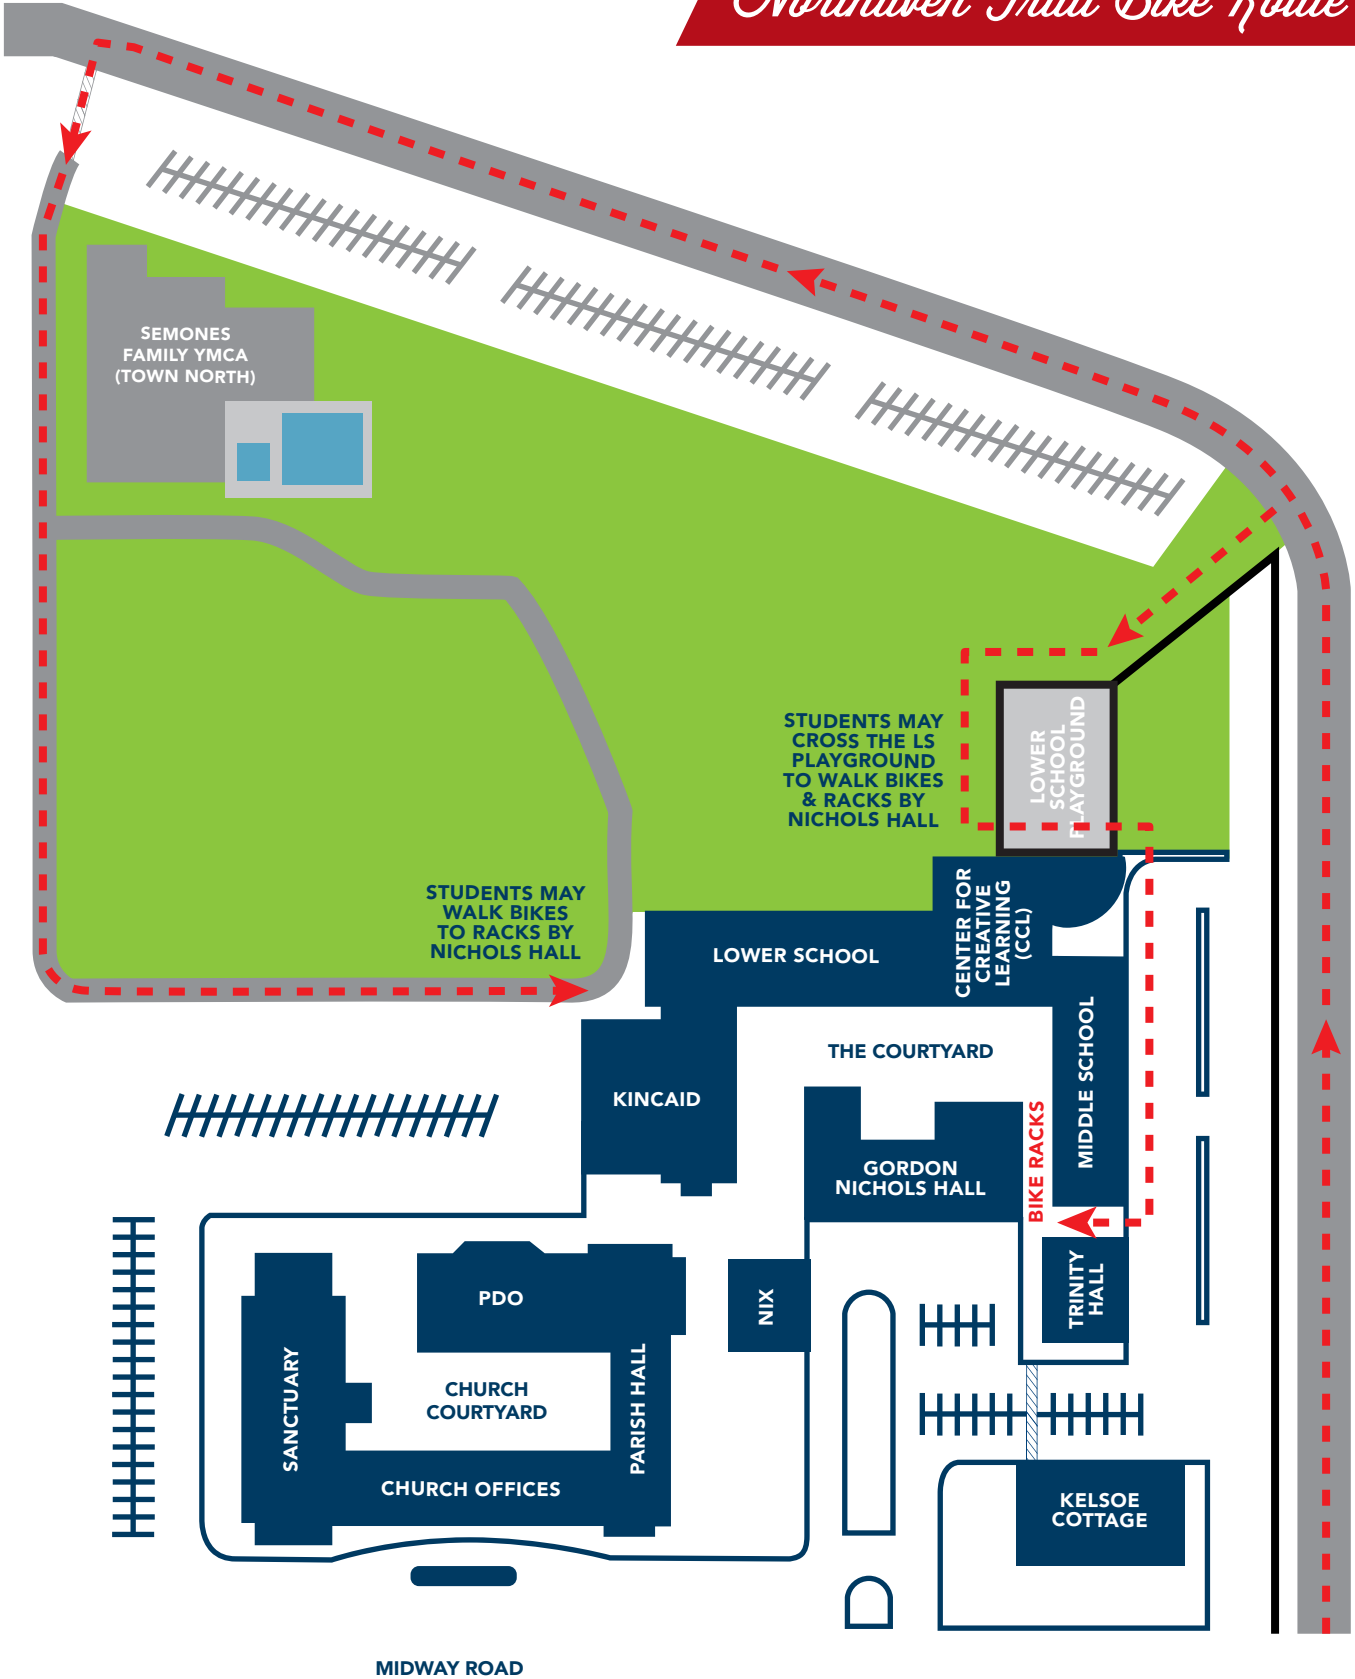

# GOOD SHEPHERD

EPISCOPAL SCHOOL

BIKE ROUTES

NORTHAVEN TRAIL

NEW FENCE

\*STUDENTS MAY PASS THROUGH PLAYGROUND TO MIDDLE SCHOOL

## Northaven Trail Bike Route

SEMONES FAMILY YMCA (TOWN NORTH)

STUDENTS MAY CROSS THE LS PLAYGROUND TO WALK BIKES & RACKS BY NICHOLS HALL

STUDENTS MAY WALK BIKES TO RACKS BY NICHOLS HALL

LOWER SCHOOL PLAYGROUND

LOWER SCHOOL

CENTER FOR CREATIVE LEARNING (CCL)

MIDDLE SCHOOL

KINCAID

THE COURTYARD

GORDON NICHOLS HALL

BIKE RACKS

TRINITY HALL