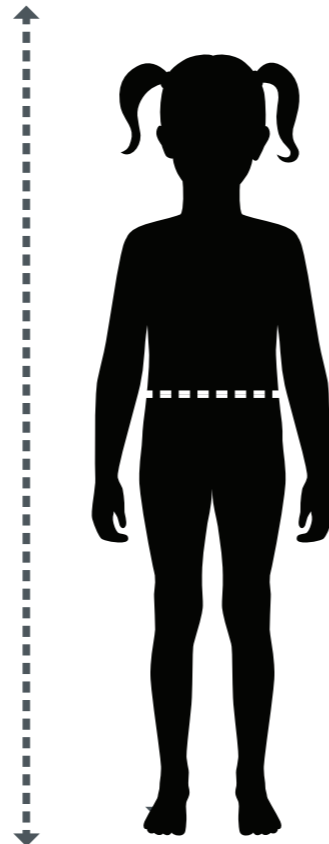

1533 Side Pleat Skort w/Knit Shorts

Girls body measurements
all measurements in inches and lbs

Regular Sizes

Size	Weight	Height	Waist	Skirt Length
4	36 - 40 lbs	42"	21"	12.75"
5	40 - 44 lbs	43"	22"	13.75"
6	43 - 49 lbs	47"	23"	14.75"
7	53 - 61 lbs	50.5"	24"	17.25"
8	62 - 71 lbs	53"	25"	18.25"
10	72 - 81 lbs	57"	26"	19.25"
12	82 - 91 lbs	58"	27"	20.25"
14	92 - 104 lbs	5' 1"	28"	21.25"
16	105 - 116 lbs	5' 3"	29"	22.25"
18	117 - 126 lbs	5' 4"	30"	23.25"
20	127 - 135 lbs	5' 5"	31"	24.25"

Half Sizes

similar to plus sizes

Size	Waist	Skirt Length
6X	26"	15.75"
7X	28"	18.25"
8X	29"	20.25"
10X	30.5"	20.25"
12X	31.5"	21.25"
14X	32.5"	21.25"
16X	34.5"	22.25"
18X	36.5"	23.25"
20X	38.5"	23.25"

PreTeen Sizes

similar to tall sizes

Size	Waist	Skirt Length
2PT	21"	17.75"
4PT	22"	19.25"
6PT	23"	20.25"
7PT	24"	20.25"
8PT	25"	21.25"
10PT	26"	22.25"
12PT	27"	23.25"
14PT	28"	24.25"
16PT	29"	25.25"

Height: Stand tall (no shoes) and measure from the top of head to floor.

Skirt Length: Start at the waist and measure down the leg to where you need the skirt to fall based on your school's uniform guidelines.

Waist: where the waist flexes naturally when your student bends to one side.