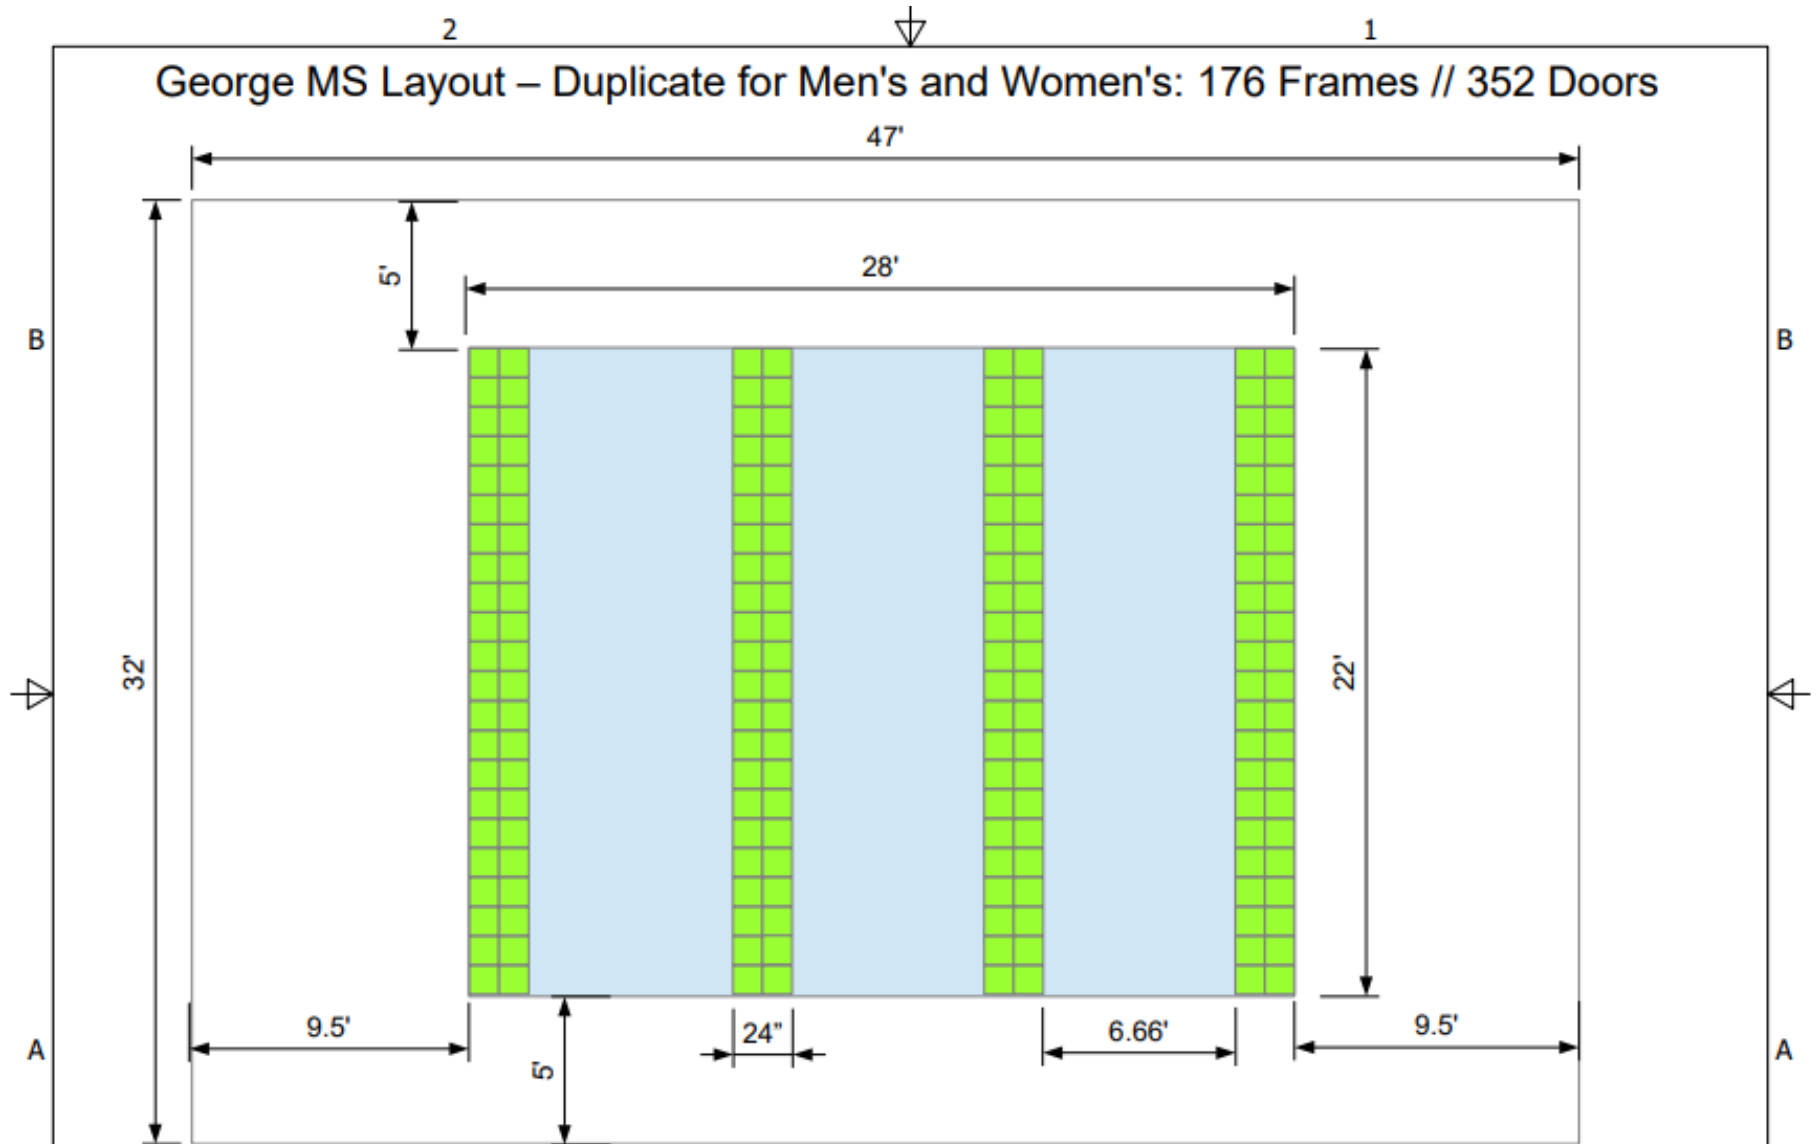

George MS Layout – Duplicate for Men's and Women's: 176 Frames // 352 Doors

Project: Kleinfelder -  
GeorgeMS SQ078607  
Date: 07/08/22  
Drawn by: Brandon Baker

Jorgenson Lockers  
2895 S 300 W  
SLC, UT 84115  
101 Johnston Circle  
Palmetto, GA 30268

2

1