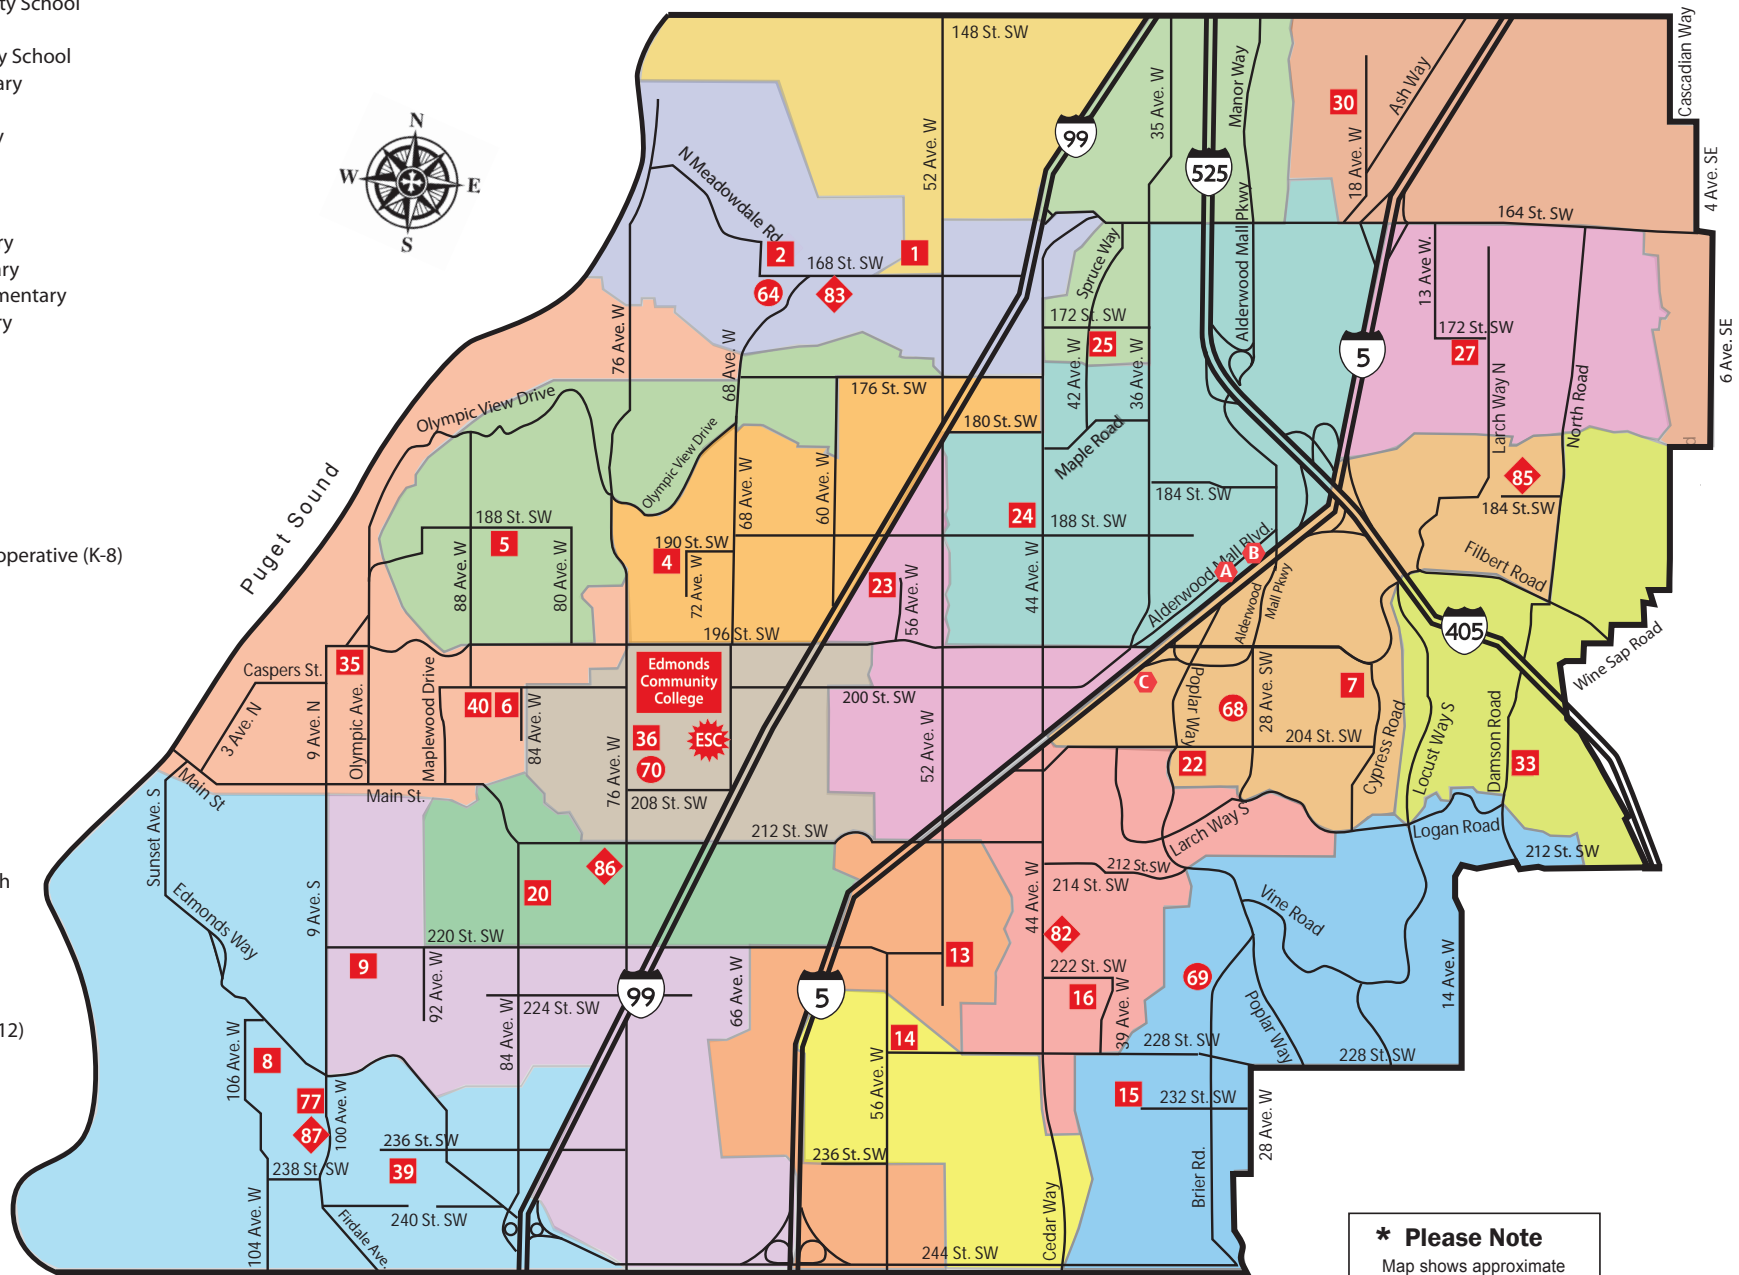

Edmonds School District - Elementary Boundary Map 2013-2014*

Elementary Schools

- 1 – Beverly Elementary
- 15 – Brier Elementary
- 23 – Cedar Valley Community School
- 16 – Cedar Way Elementary
- 20 – Chase Lake Community School
- 36 – College Place Elementary
- 35 – Edmonds Elementary
- 22 – Hazelwood Elementary
- 33 – Hilltop Elementary
- 4 – Lynndale Elementary
- 24 – Lynnwood Elementary
- 27 – Martha Lake Elementary
- 2 – Meadowdale Elementary
- 13 – Mountlake Terrace Elementary
- 30 – Oak Heights Elementary
- 5 – Seaview Elementary
- 8 – Sherwood Elementary
- 25 – Spruce Elementary
- 14 – Terrace Park School
- 9 – Westgate Elementary

K-8 Schools

- 39 – Madrona School (K-8)
- 40 – Maplewood Parent Cooperative (K-8)

Middle Schools

- 68 – Alderwood Middle
- 69 – Brier Terrace Middle
- 70 – College Place Middle
- 64 – Meadowdale Middle

High Schools

- 86 – Edmonds-Woodway High
- 85 – Lynnwood High
- 83 – Meadowdale High
- 82 – Mountlake Terrace High
- 87 – Scriber Lake High/ eLearning

K-12 Schools

- 77 – Edmonds Heights K-12
- 6 – Maplewood Center (K-12)
- 7 – Alderwood Early Childhood Center

District Support Sites

- A – Transportation/ Bus Barn
- B – Maintenance Department
- C – Warehouse

Administration Center - Educational Services Center (ESC)

Edmonds School District 15

★ Educational Services Center (ESC) 20420 68th Ave W, Lynnwood, WA 98036 • 425-431-7000