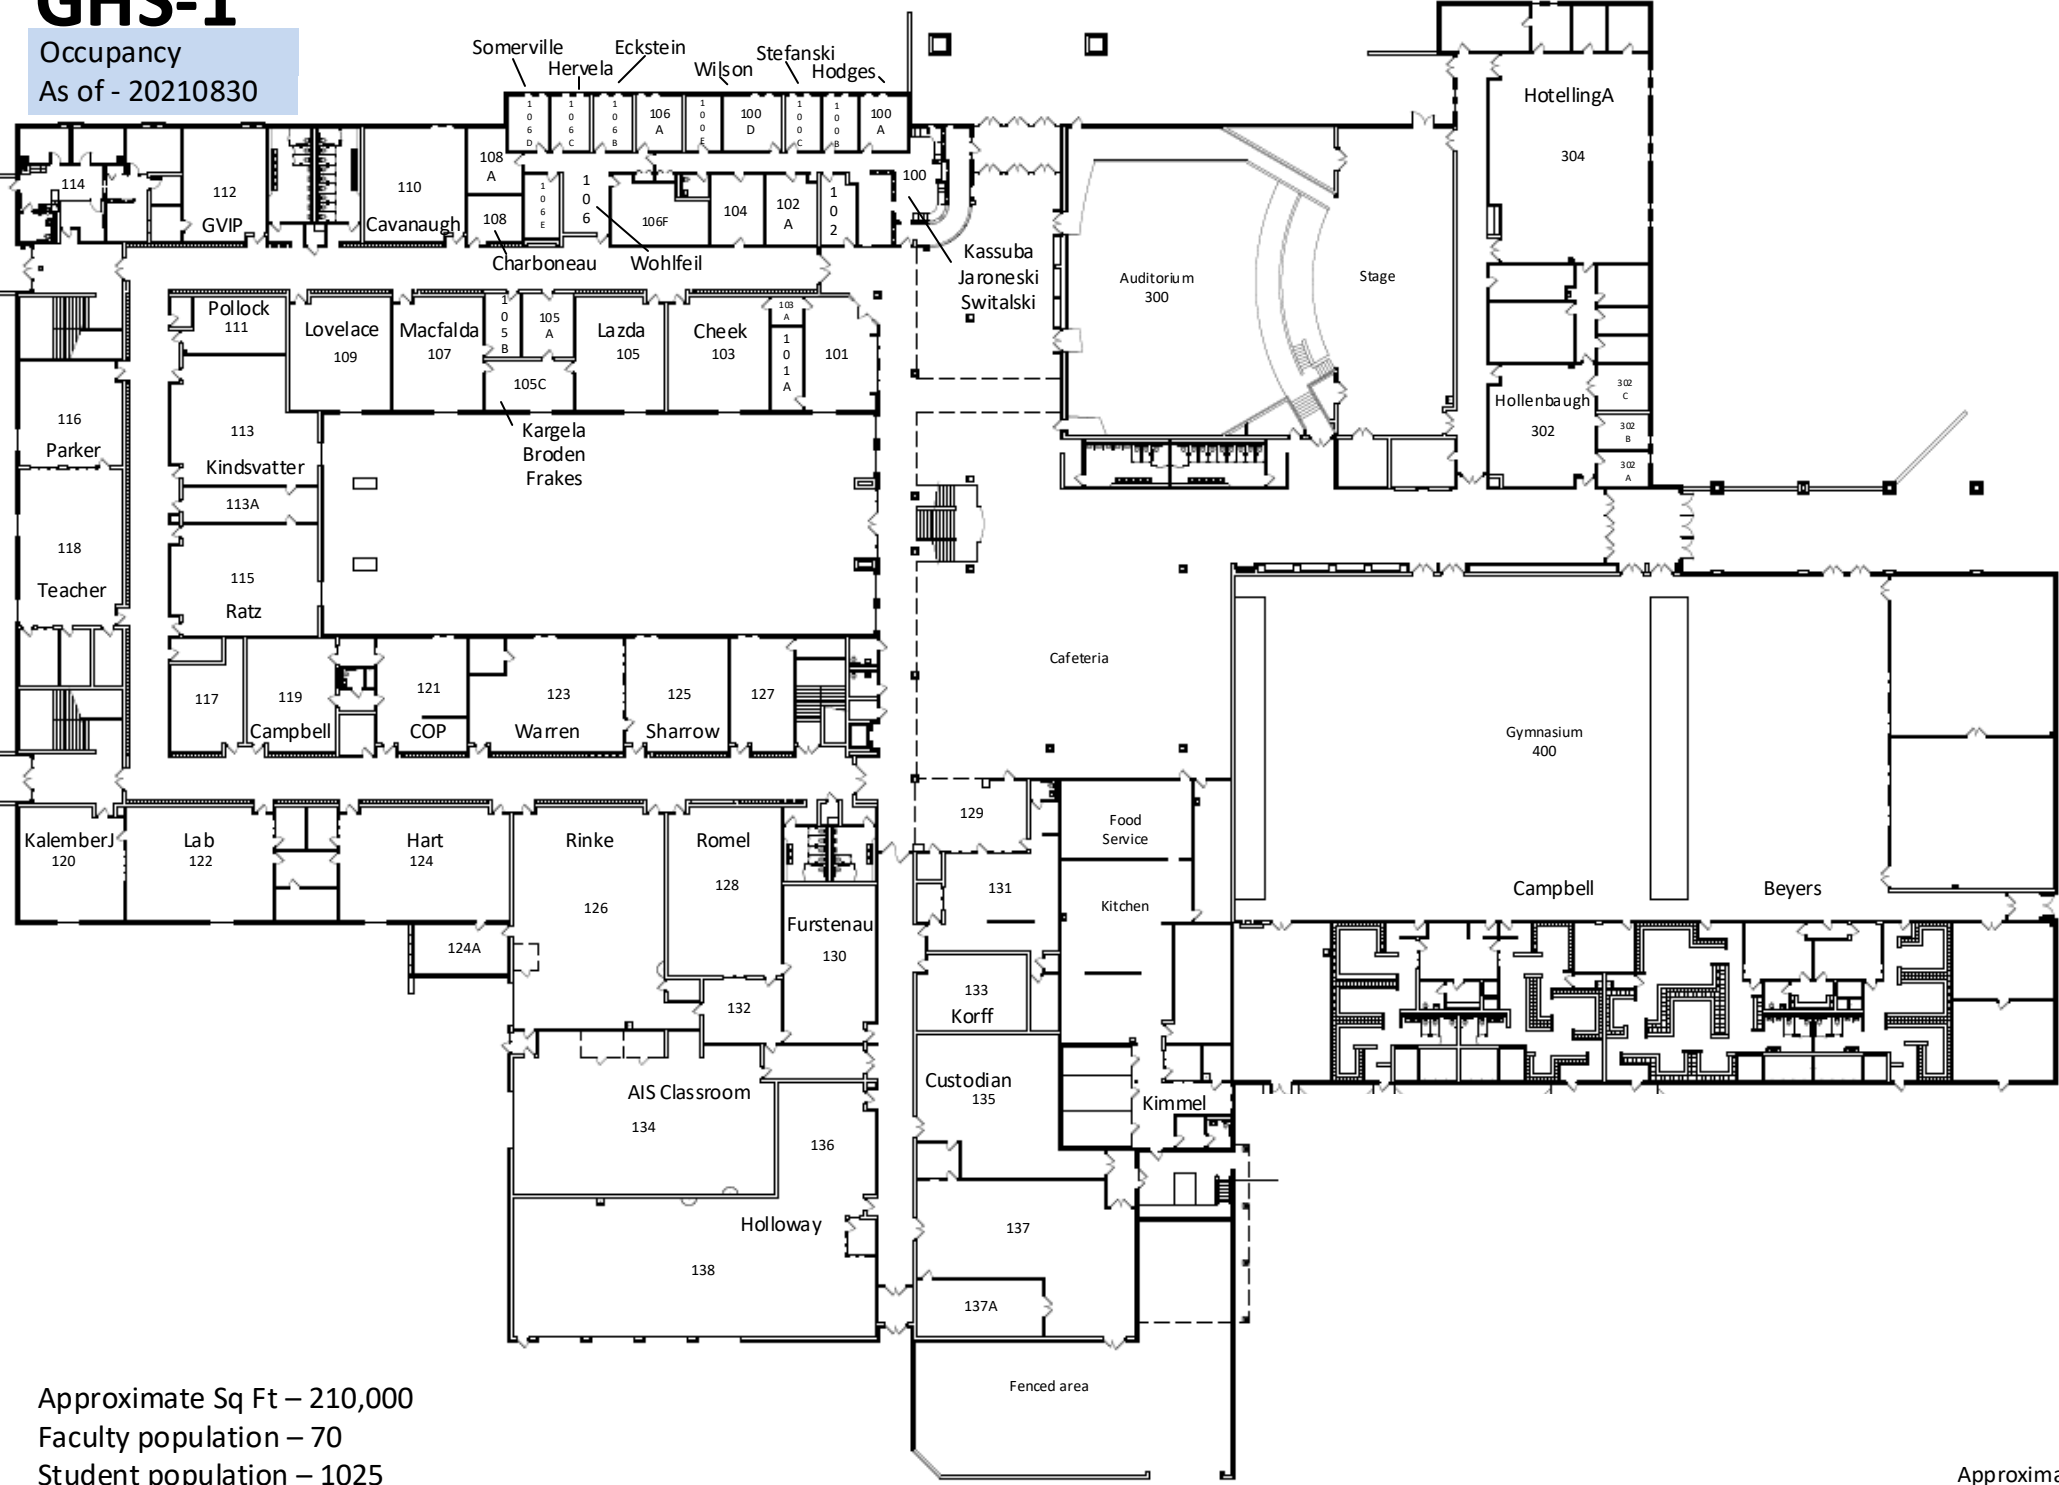

# GHS-1

Occupancy  
As of - 20210830

Approximate Sq Ft – 210,000  
Faculty population – 70  
Student population – 1025

Approximate  
+20'+ scale

# GHS-2

Occupancy

As of - 20210830