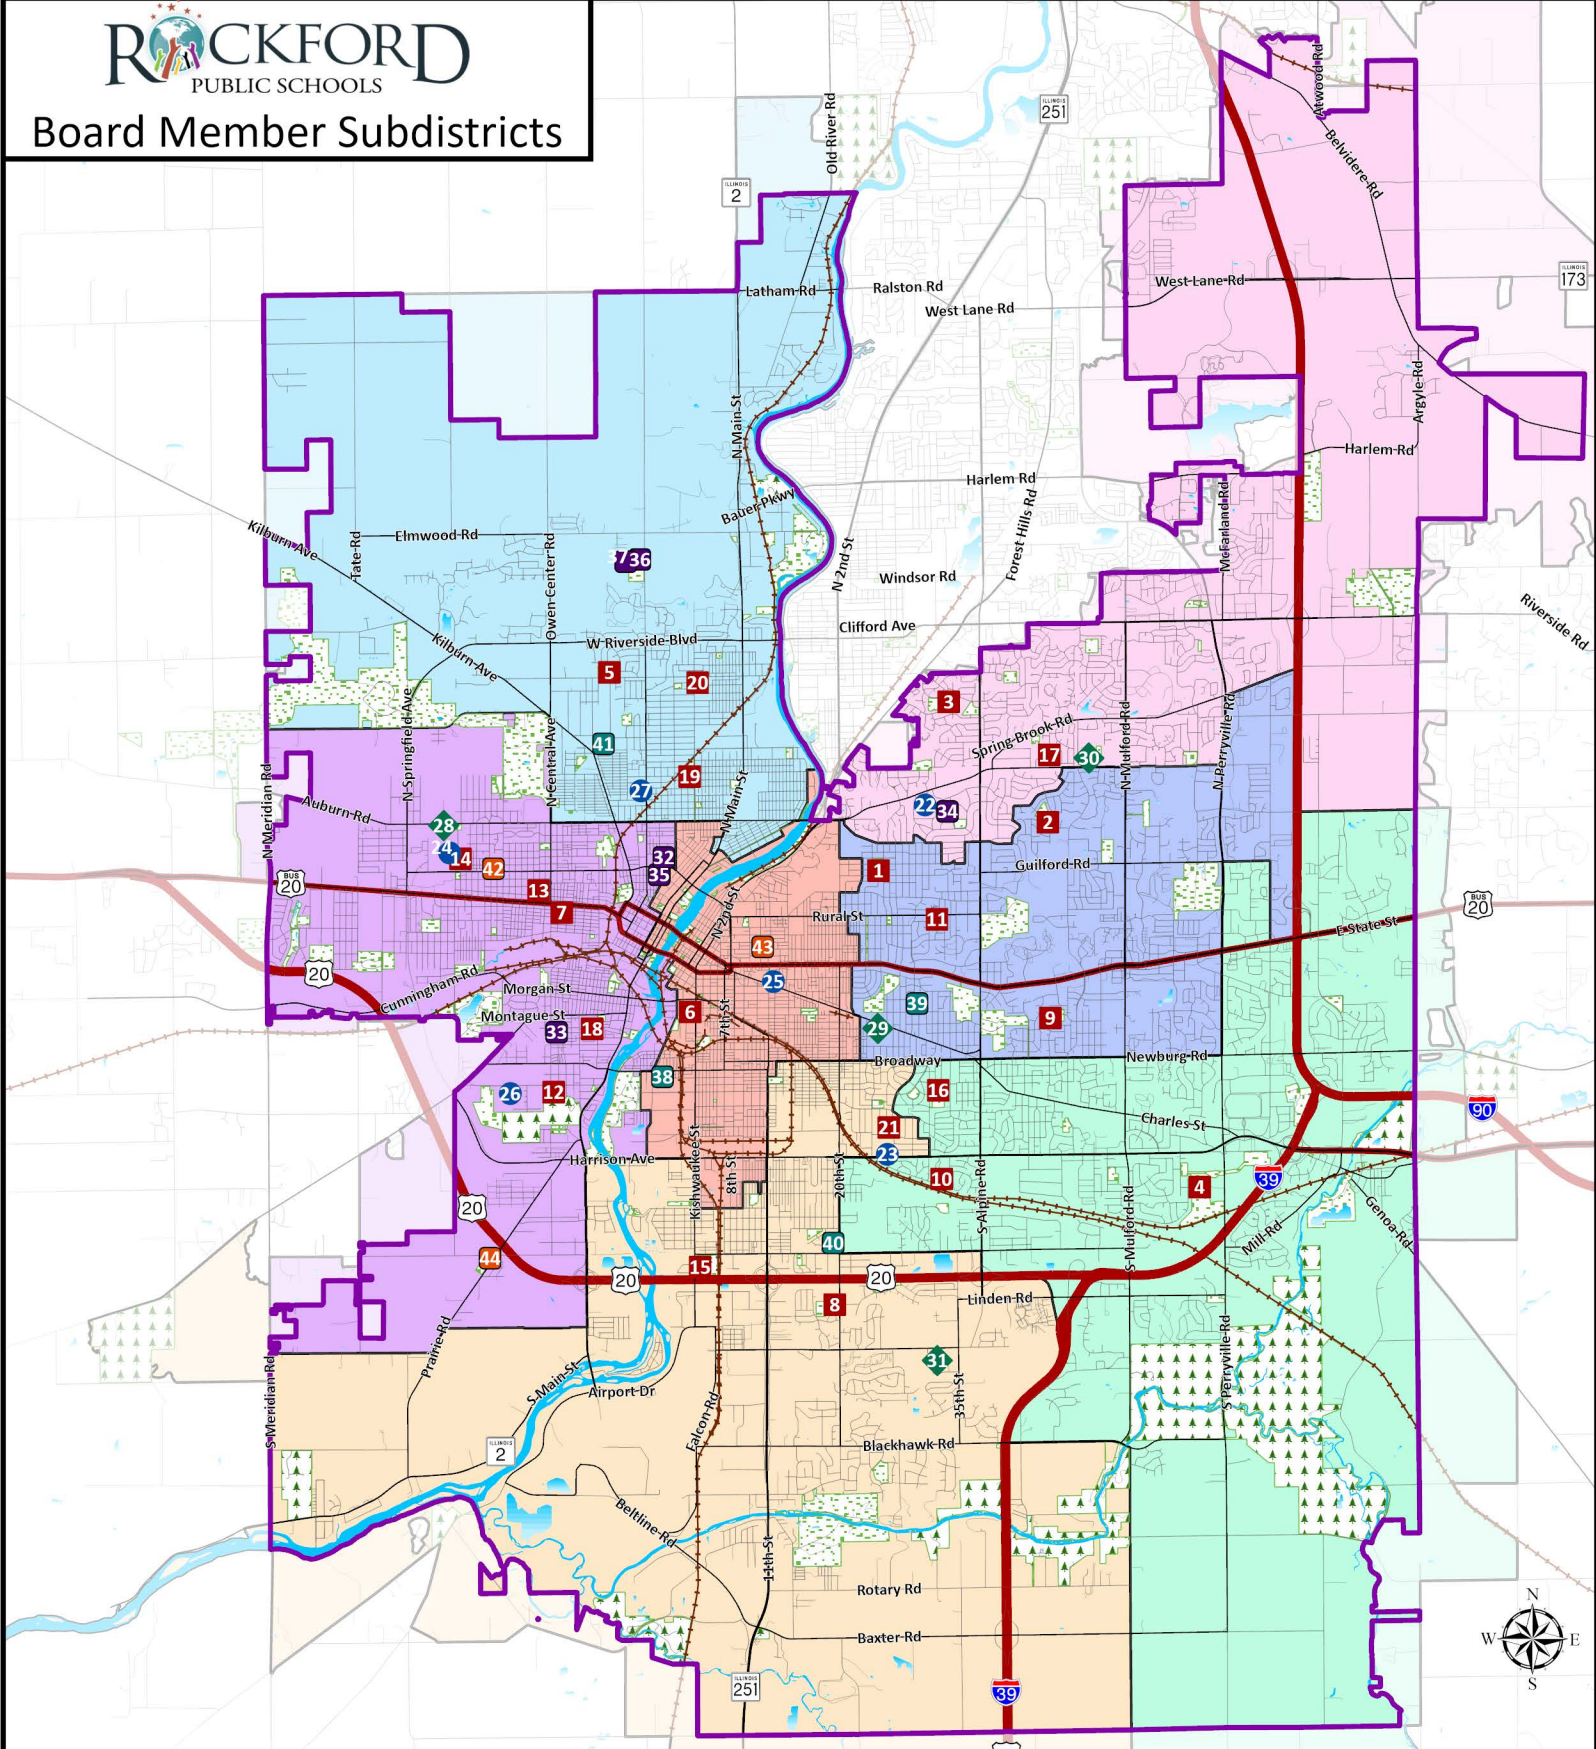

## Board Member Subdistricts

- District Boundary
- Elementary Schools
- Middle Schools
- High Schools
- Special Programming
- Early Education & Preschool
- Charter School
- Forest
- Park

- BOE Subdistricts**
- Subdistrict A
  - Subdistrict B
  - Subdistrict C
  - Subdistrict D
  - Subdistrict E
  - Subdistrict F
  - Subdistrict G

Elementary Schools	Middle Schools	Special Programming	Charter Schools
1. Bloom ES	22. Eisenhower MS	33. Barbour School	42. Galapagos Rockford Charter School
2. Brookview ES	15. Riverdale ES	34. Maria Montessori	43. Jackson Charter School
3. Carlson ES	16. Rolling Green ES	35. STEAM Academy	44. Legacy Academy of Excellence
4. Cherry Valley ES	17. Spring Creek ES	36. Thurgood Marshall ES	
5. Conklin ES	18. Washington ES	37. Thurgood Marshall MS	
6. Constance Lane ES	19. Welsh ES	<b>Early Child Care/Preschool</b>	
7. Ellis ES	20. West View ES	<b>High Schools</b>	
8. Froberg ES	21. Whitehead ES	28. Auburn HS	38. Beyer EC
9. Gregory ES		29. East HS	39. Fairview EC
10. Hillman ES		30. Guilford HS	40. Nashold EC
11. Johnson ES		31. Jefferson HS	41. Summerdale EC
12. Lathrop ES		32. Roosevelt Community Education Center	
13. Lewis Lemon ES			

Mapping data provided by Winnebago County, Rockford Public Schools, Illinois DNR, IDOT, US Census Bureau, and ESRI.  
Map created June 2022 by RSP & Associates, LLC.