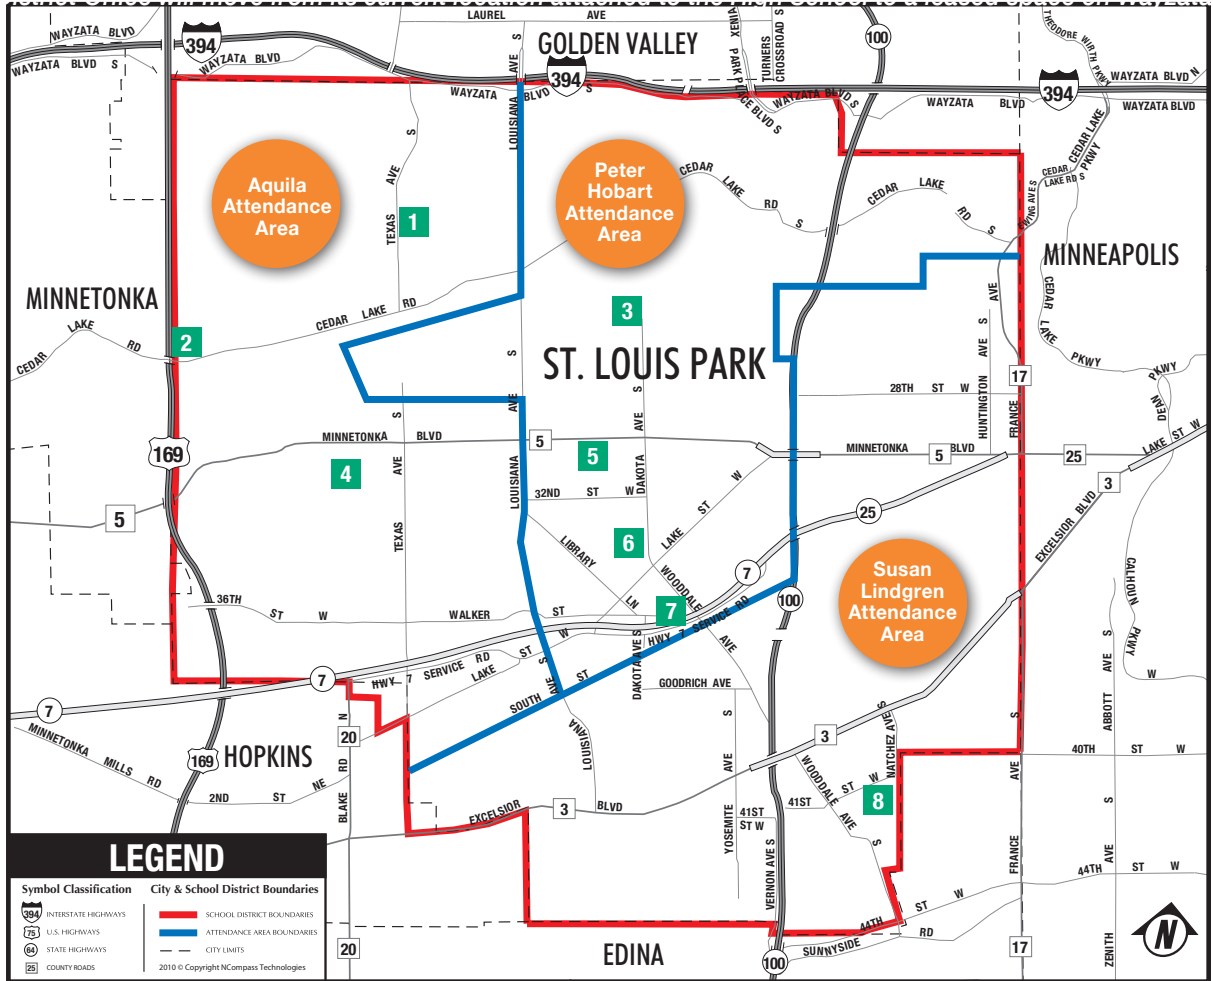

Last updated: June 2022

1 St. Louis Park Middle School

Grades 6-8
 2025 Texas Avenue South
 St. Louis Park, MN 55426
 School Hours: 9:10 a.m.-3:52 p.m.
 Office: 928-6300
 Attendance: 928-6394

2 Park Spanish Immersion Elementary School (PSI)