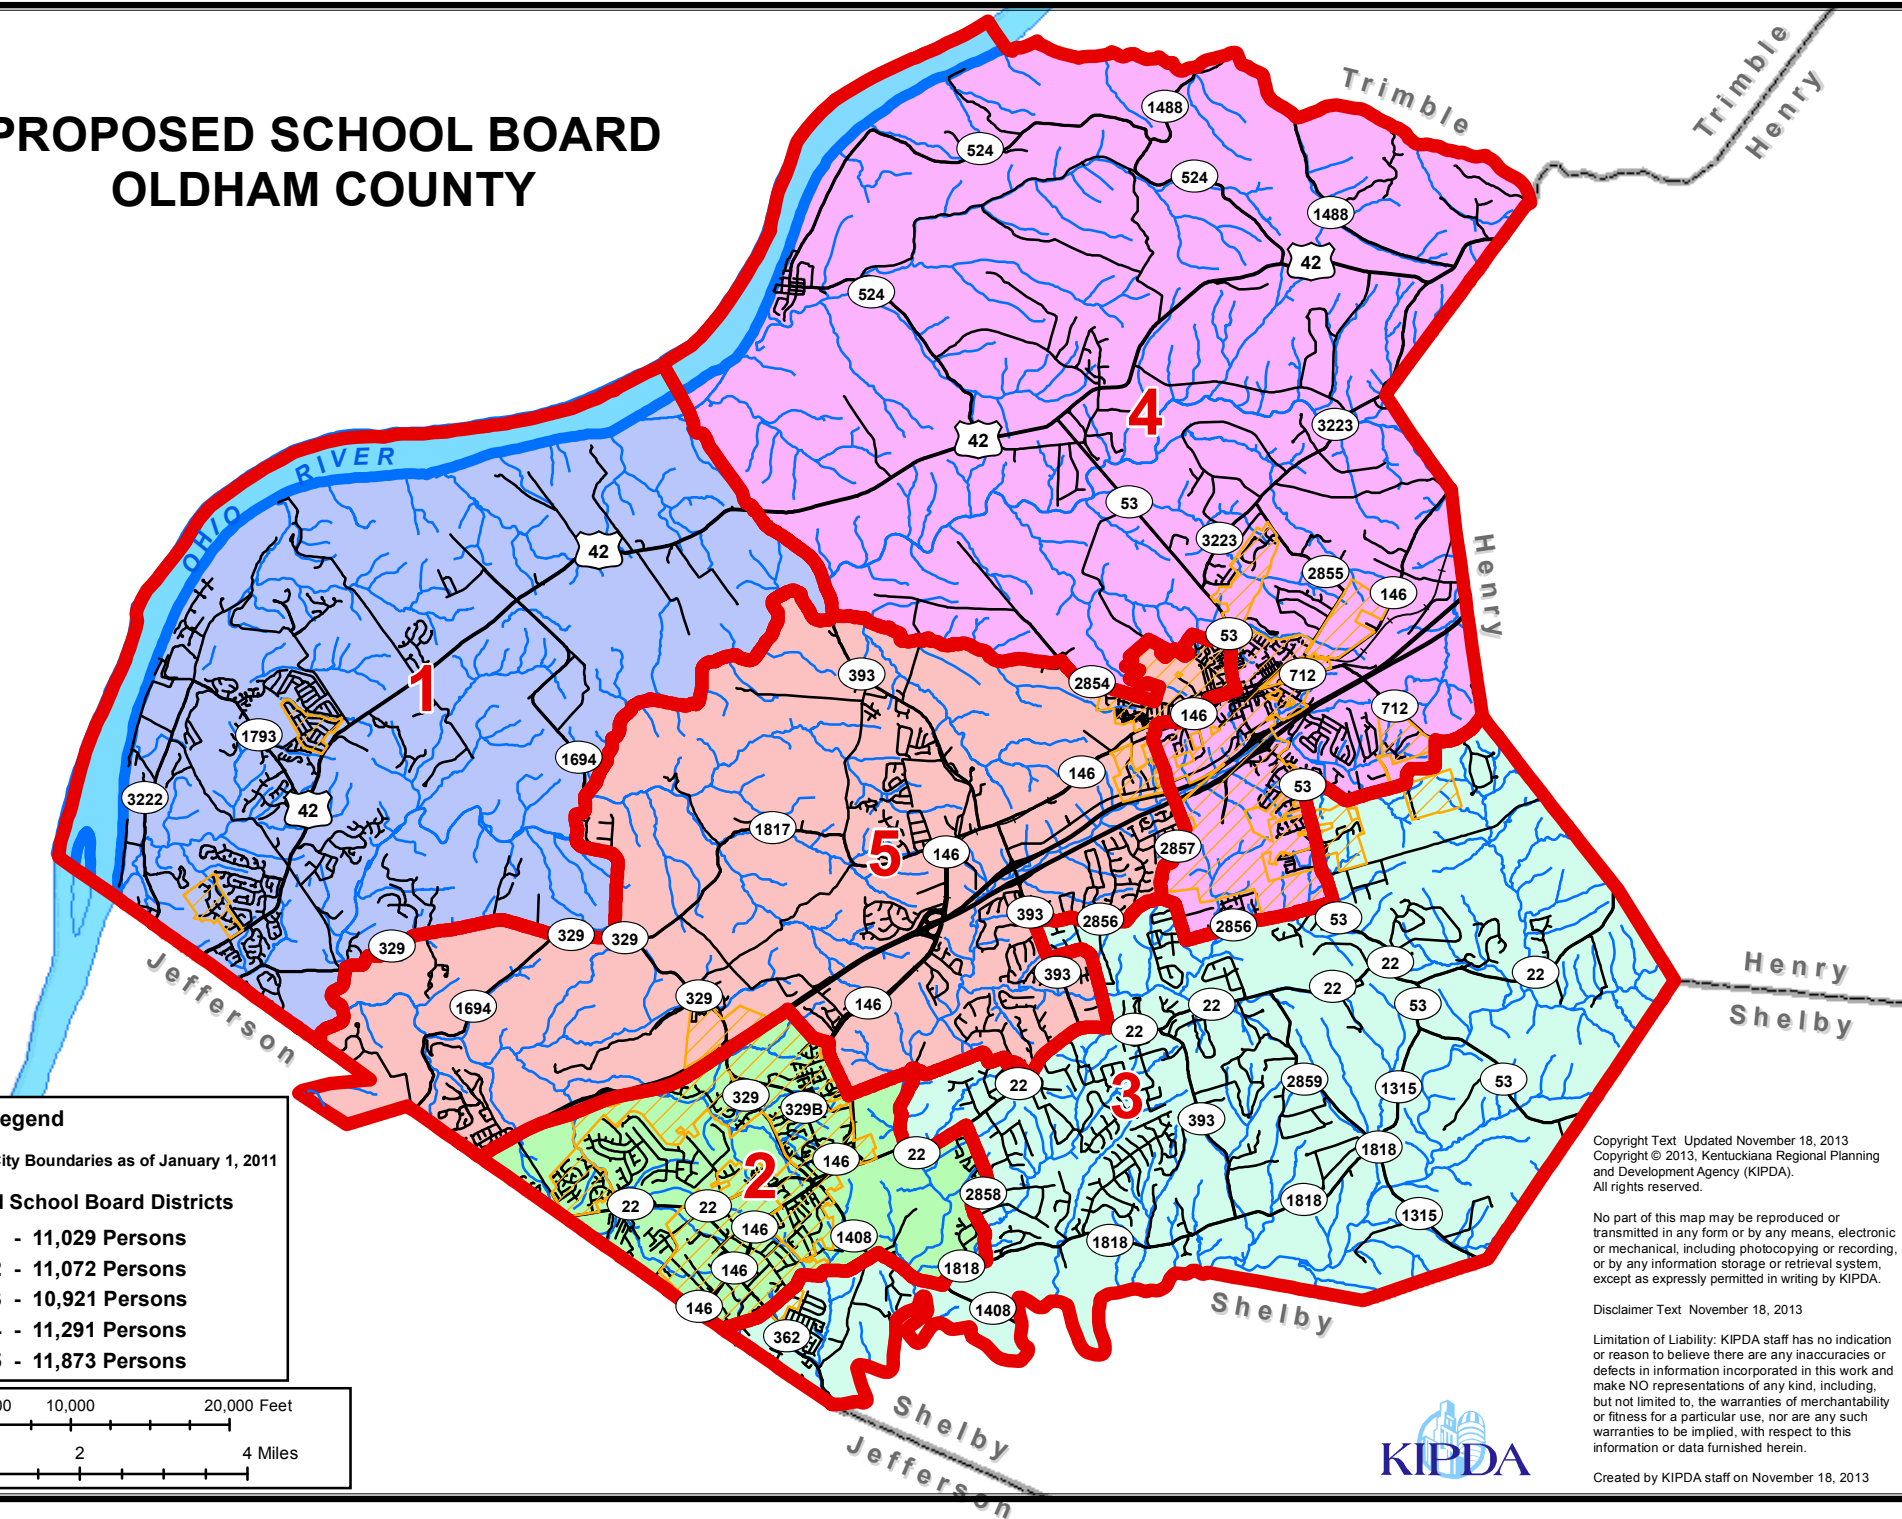

PROPOSED SCHOOL BOARD OLDHAM COUNTY

Legend

City Boundaries as of January 1, 2011

Proposed School Board Districts

- 1 - 11,029 Persons
- 2 - 11,072 Persons
- 3 - 10,921 Persons
- 4 - 11,291 Persons
- 5 - 11,873 Persons

Copyright Text Updated November 18, 2013
Copyright © 2013, Kentuckiana Regional Planning and Development Agency (KIPDA).
All rights reserved.

Disclaimer Text November 18, 2013

Created by KIPDA staff on November 18, 2013