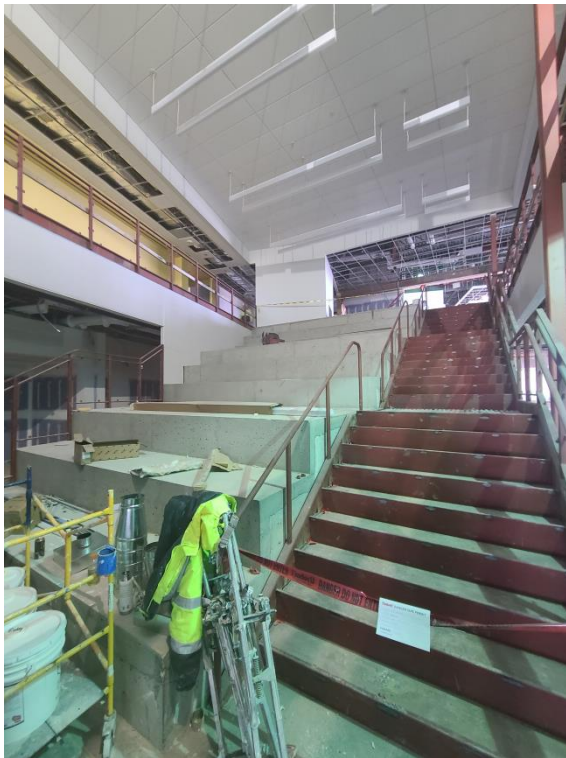

Social Stair