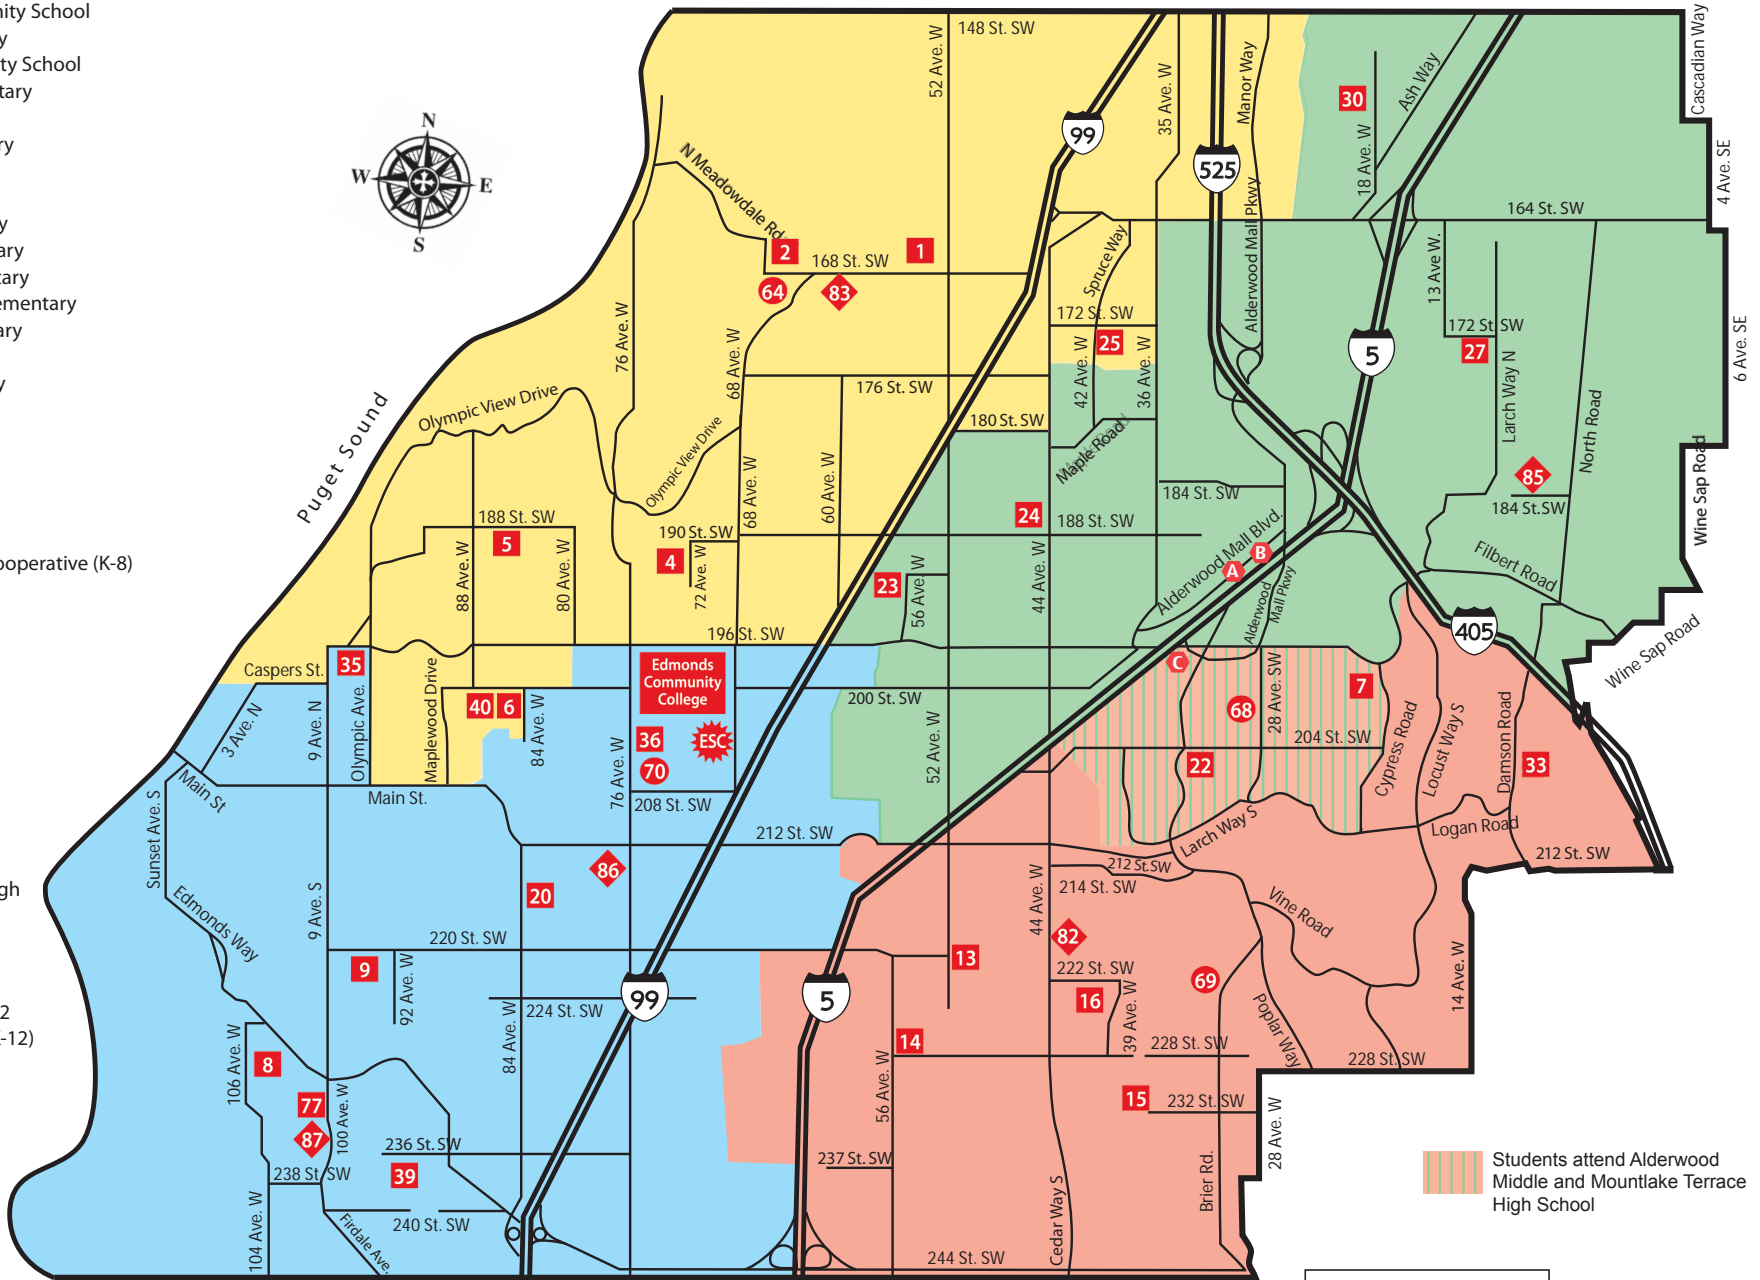

Edmonds School District - Secondary Boundary Map 2013-2014*

Elementary Schools

- 1 – Beverly Elementary
- 15 – Brier Elementary
- 23 – Cedar Valley Community School
- 16 – Cedar Way Elementary
- 20 – Chase Lake Community School
- 36 – College Place Elementary
- 35 – Edmonds Elementary
- 22 – Hazelwood Elementary
- 33 – Hilltop Elementary
- 4 – Lynndale Elementary
- 24 – Lynnwood Elementary
- 27 – Martha Lake Elementary
- 2 – Meadowdale Elementary
- 13 – Mountlake Terrace Elementary
- 30 – Oak Heights Elementary
- 5 – Seaview Elementary
- 8 – Sherwood Elementary
- 25 – Spruce Elementary
- 14 – Terrace Park School
- 9 – Westgate Elementary

K-8 Schools

- 39 – Madrona School (K-8)
- 40 – Maplewood Parent Cooperative (K-8)

Middle Schools

- 68 – Alderwood Middle
- 69 – Brier Terrace Middle
- 70 – College Place Middle
- 64 – Meadowdale Middle

High Schools

- 86 – Edmonds-Woodway High
- 85 – Lynnwood High
- 83 – Meadowdale High
- 82 – Mountlake Terrace High
- 87 – Scriber Lake High/ eLearning

K-12 Schools

- 77 – Edmonds Heights K-12
- 6 – Maplewood Center (K-12)
- 7 – Alderwood Early Childhood Center

District Support Sites

- A – Transportation/ Bus Barn
- B – Maintenance Department
- C – Warehouse

Administration Center - Educational Services Center (ESC)

*** Please Note**
Map shows approximate building and street locations, and is not intended to provide driving directions.