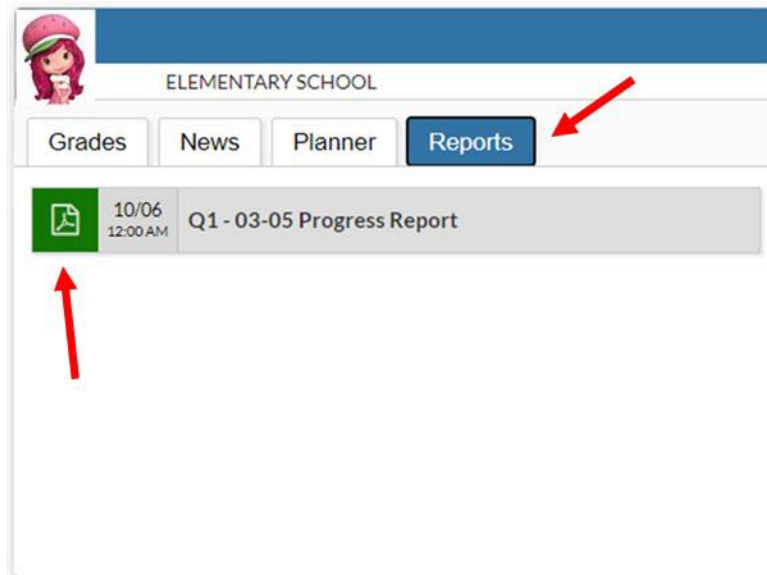

Parent and Student Portal
Accessing Grades and Report Cards or Midterms

1. Access your Student or Parent Portal account. If needed, select the student whose grades/reports you wish to view.
2. To view grades, click the **Grades** tab on the center tile of your Portal page.

ELEMENTARY SCHOOL								
Grades News Planner Reports								
Q1	Q2	Q3	Q4	08/31 - 11/02				
Pd	Course	Teacher	Ex	Unx	Tardy	Grade		
00	03 Homeroom	A	0	0	0	NG		
01	LANG ARTS GRADE 3	A	0	0	0	88% B		
03	MATH GRADE THREE	A	0	0	0	100% A		
04	SCIENCE GRADE THREE	A	0	0	0	85% B		
05	SOC STUDIES 3	A	0	0	0	100% A		
07	PHYSICAL EDUCATION 3	M	0	0	0	100% A		
07	MUSIC-INTERM 1	V	0	0	0	100% A		
07	ART - INTERM 1	J	0	0	0	100% A		

3. To view your student's current midterm or report card, click the **Reports** tab.

Click the green pdf icon to view or print the report.