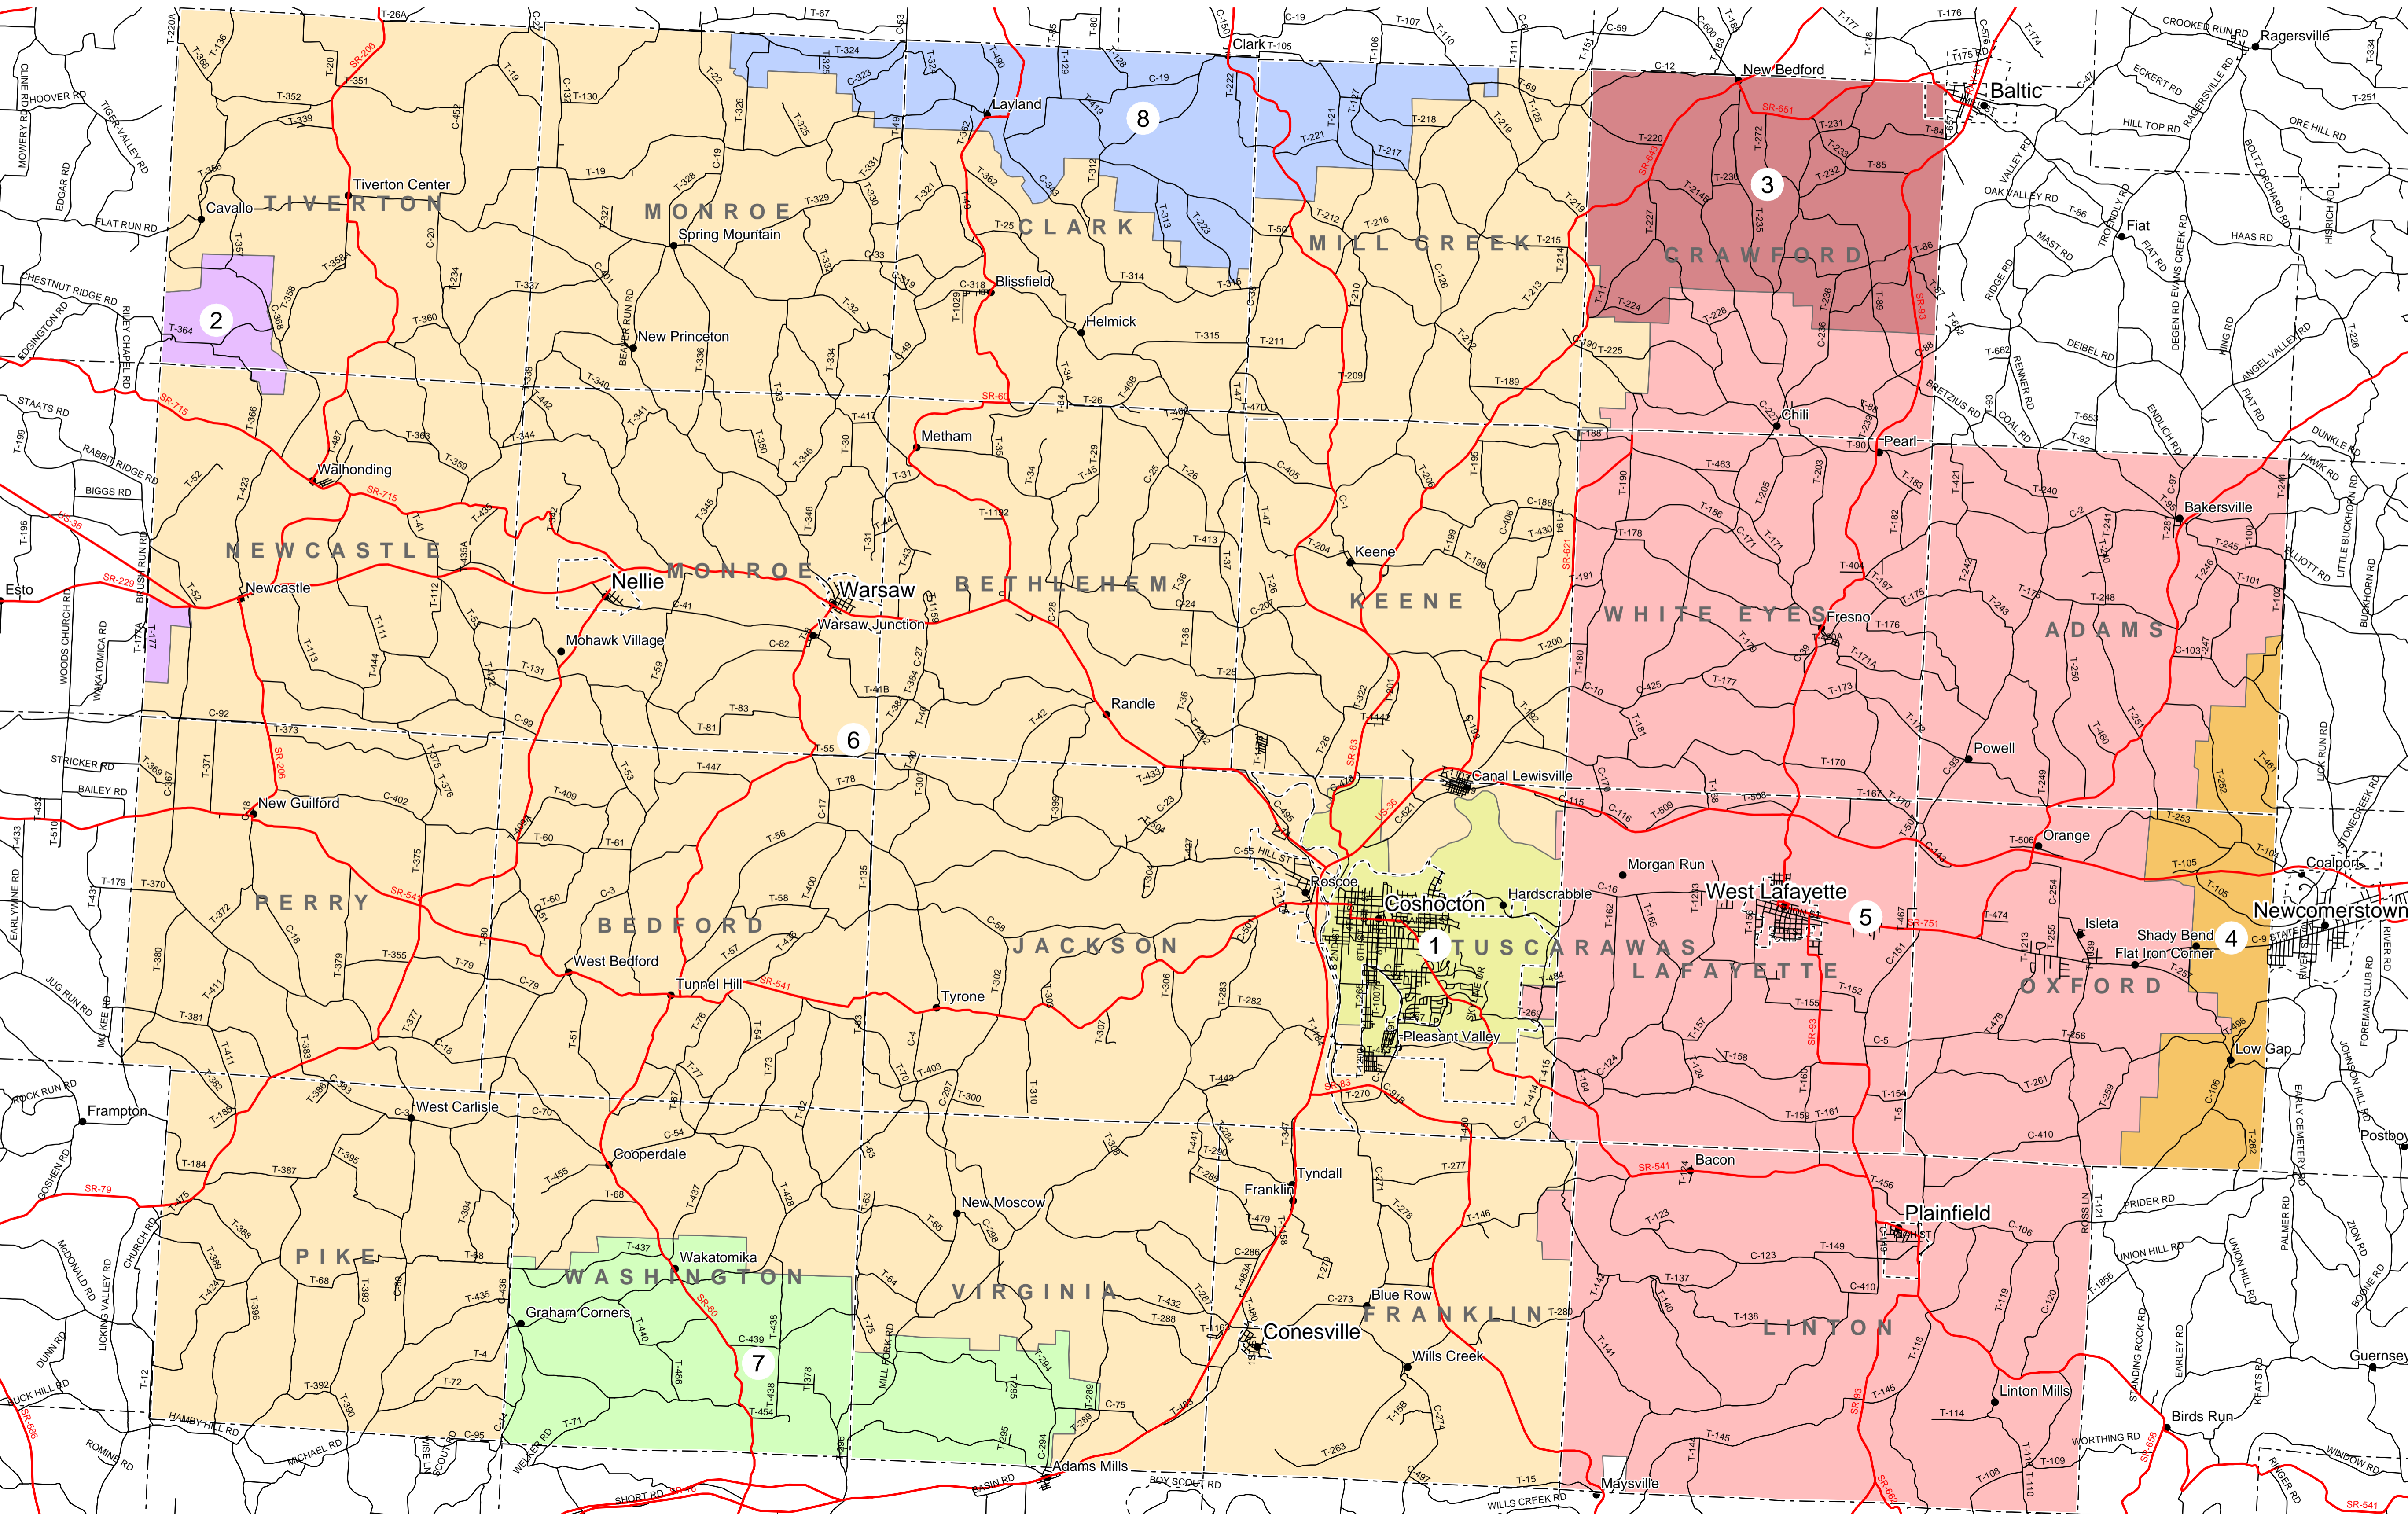

Coshocton County School Districts

- Interstate
- Highway
- Other Roads
- - - City Boundary
- - - Township Boundary
- Places
- 1-Coshocton
- 2-East Knox
- 3-Garaway
- 4-Newcomerstown
- 5-Ridgewood
- 6-River View
- 7-Tri-Valley
- 8-West Holmes