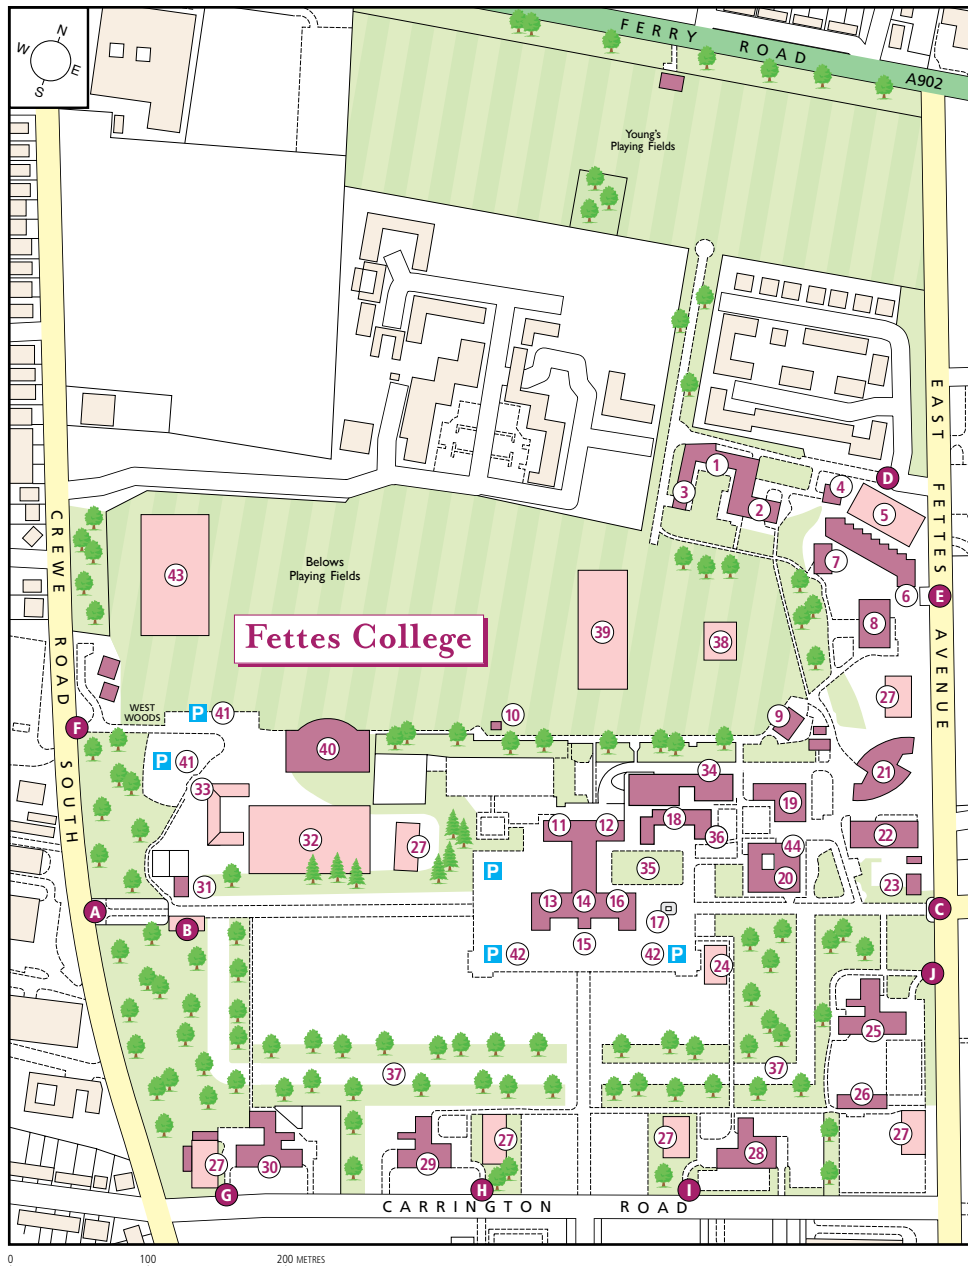

Key

- A** The West Gate
- B** The Gatehouse
- C** The East Gate (no vehicular access)
- D** Prep School Gate
- E** William House and Arniston House Pedestrian Gate
- F** Westwoods Health Club Gate
- G** Kimmerghame House Gate
- H** Carrington House Gate
- I** Moredun House Gate
- J** Glencorse House Gate
- 1** Fettes Preparatory School
- 2** Fettes Prep - Iona House
- 3** Fettes Prep - Arran House
- 4** North Lodge
- 5** Astroturf
- 6** Fettes Prep Reception
- 7** Squash & Fives Courts
- 8** Arniston House
- 9** Yeo Pavilion
- 10** Cumming Pavilion
- 11** Head's Lodge
- 12** Medical Centre
- 13** College West
- 14** Main College & Chapel
- 15** Reception
- 16** College East
- 17** War Memorial
- 18** Concert Hall
- 19** MacLeod Centre
- 20** Dining Hall
- 21** Craigleith
- 22** Science
- 23** East Lodge
- 24** Basketball Court
- 25** Glencorse House
- 26** Rifle Range
- 27** Tennis Courts
- 28** Moredun House
- 29** Carrington House
- 30** Kimmerghame House
- 31** West Lodge
- 32** The Sutcliffe Astro
- 33** Dalmeny
- 34** The Spens Building
- 35** Queen's Lawn
- 36** Drama Studio
- 37** Green Walk
- 38** 'Turf' 1st XI
- 39** 'Bigside' 1st XV
- 40** Westwoods Sports Centre
- 41** Car Parking at Westwoods
- 42** Car Parking
- 43** McMurray Astro
- 44** School Shop

© Crown Copyright. All rights reserved. Licence Number PU,00029016