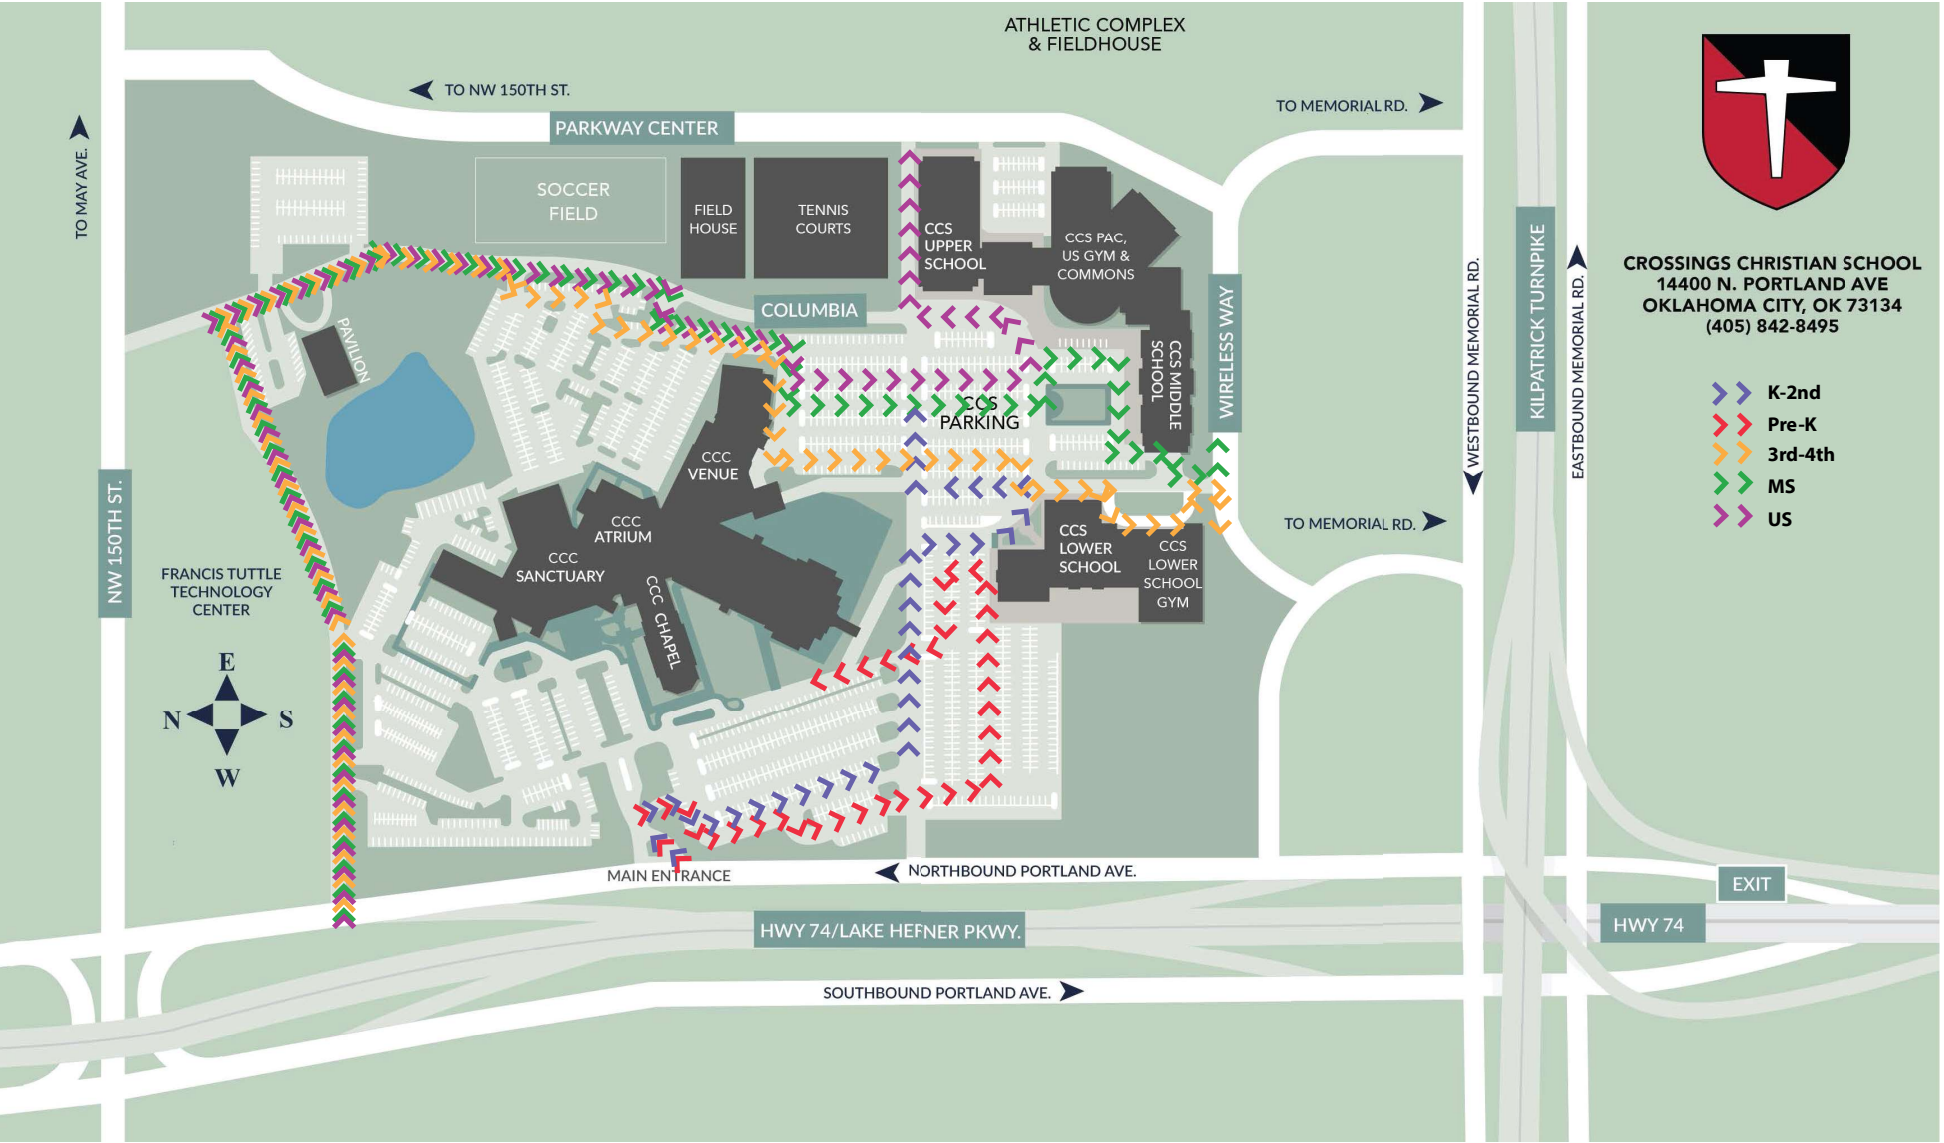

ALL SCHOOLS PICK-UP

CROSSINGS CHRISTIAN SCHOOL
 14400 N. PORTLAND AVE
 OKLAHOMA CITY, OK 73134
 (405) 842-8495

- K-2nd
- Pre-K
- 3rd-4th
- MS
- US