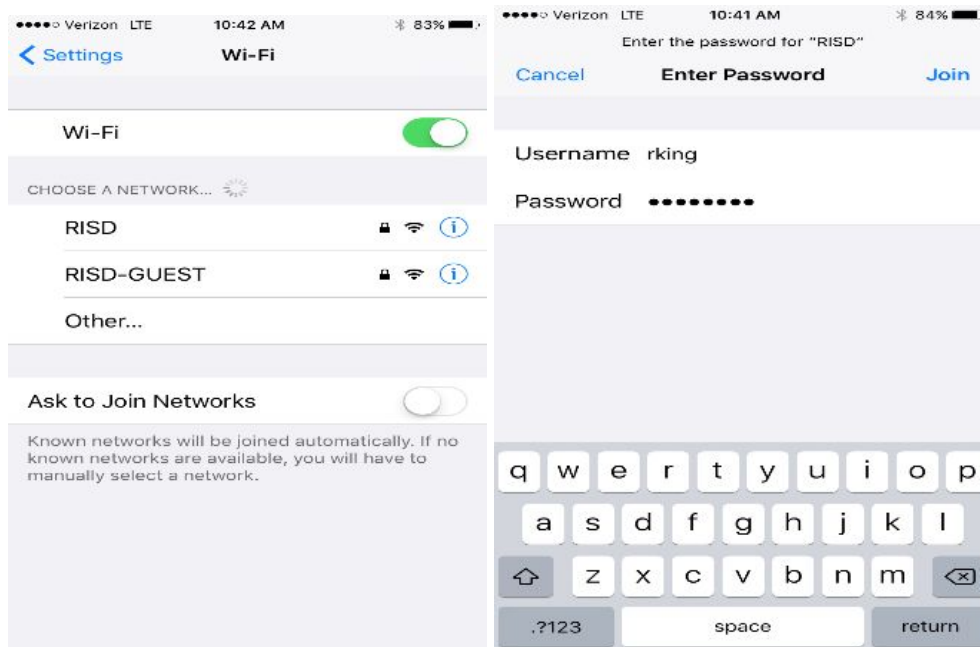

Apple devices for wifi

SSID's to select

If you are a RISD staff or student, then you need to select RISD and enter your RISD network/computer login and password

Then you would accept the certificate