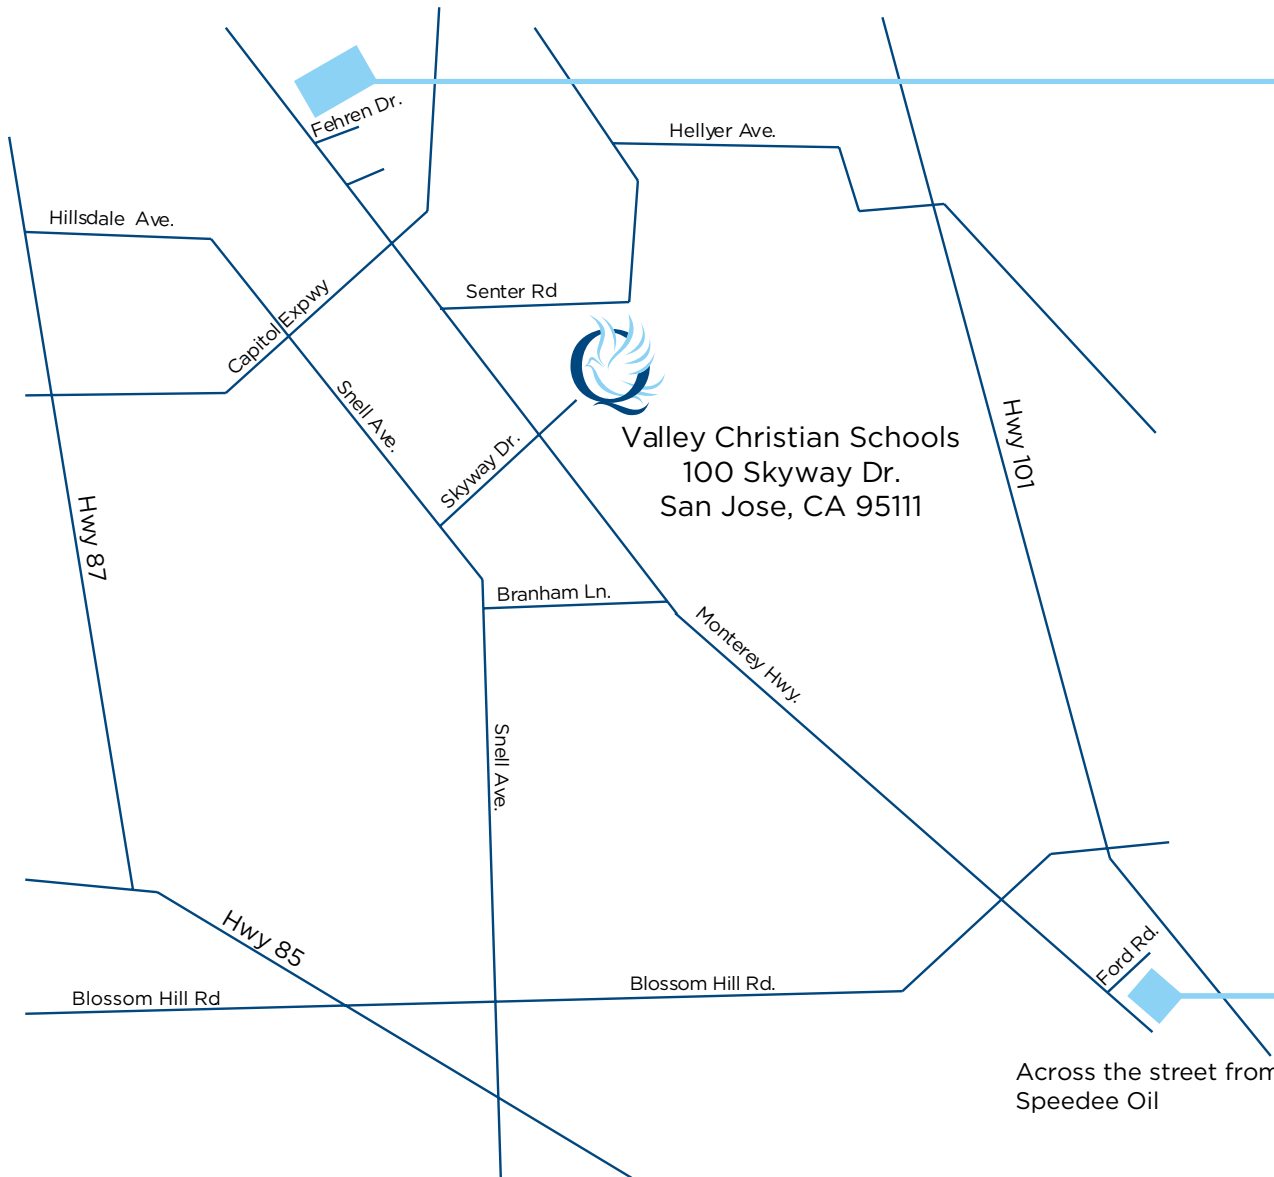

VCS Shuttle Maps

Capitol Caltrain Station

Fehren Dr. & Monterey Hwy.

SHUTTLE TIMES

6:00-9:30am & 2:30-6:30pm

Buses run approximately every 20 minutes. VCS Security is on site from 6:00am-6:30pm. This location is used for off-site parking.

Scan to Access Directions
or [Click Here](#) to Access Directions

Blossom Hill Caltrain Station

Ford Rd. & Monterey Hwy.

Mornings Only

SHUTTLE TIMES

7:00am to Skyway & Arrival 7:15am

7:30am to Skyway & Arrival 7:45am

8:00am to Skyway & Arrival 8:15am

Scan to Access Directions
or [Click Here](#) to Access Directions