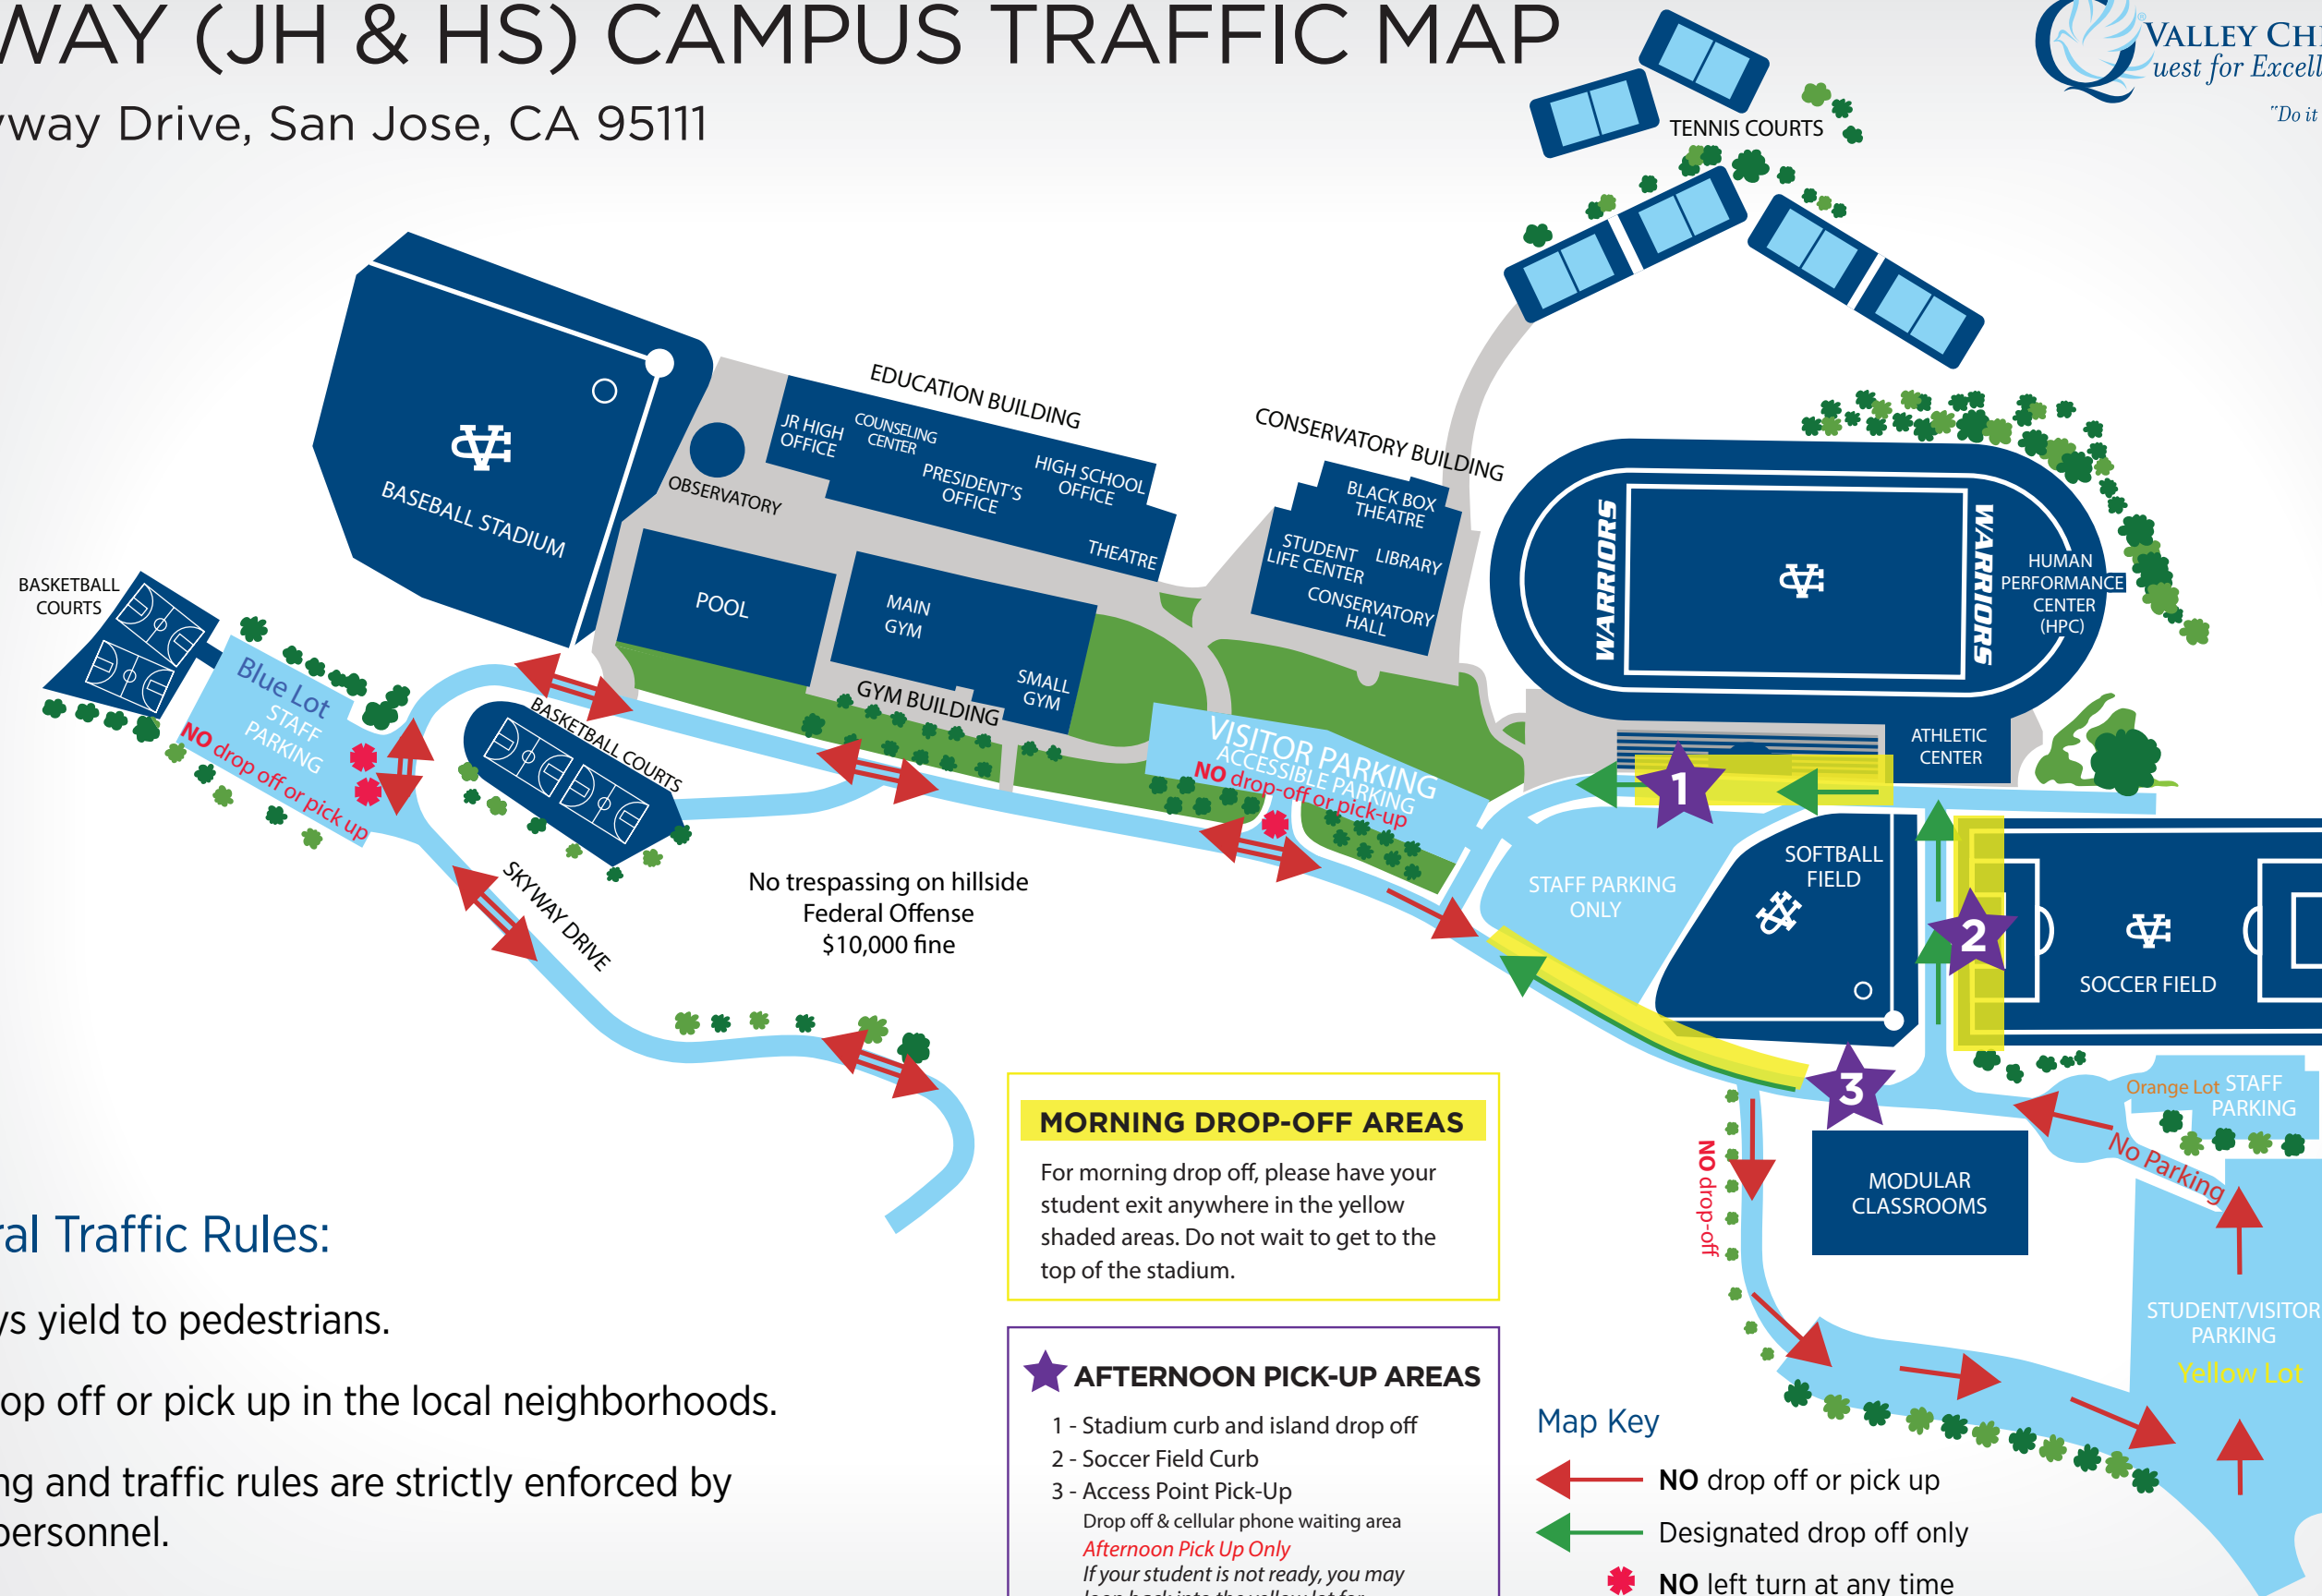

SKYWAY (JH & HS) CAMPUS TRAFFIC MAP

100 Skyway Drive, San Jose, CA 95111

"Do it heartily as to the Lord." Col. 3:23

MORNING DROP-OFF AREAS

For morning drop off, please have your student exit anywhere in the yellow shaded areas. Do not wait to get to the top of the stadium.

AFTERNOON PICK-UP AREAS

1 - Stadium curb and island drop off
 2 - Soccer Field Curb
 3 - Access Point Pick-Up
 Drop off & cellular phone waiting area
Afternoon Pick Up Only
 If your student is not ready, you may loop back into the yellow lot for another pass to pick-up area #3

The bypass which allows drivers to head straight to exit will be open until 3:30pm.

Map Key

- NO drop off or pick up
- Designated drop off only
- NO left turn at any time
- Morning Drop-Off Areas
- Afternoon Pick-Up Areas

General Traffic Rules:

- Always yield to pedestrians.
- No drop off or pick up in the local neighborhoods.
- Parking and traffic rules are strictly enforced by VCS personnel.