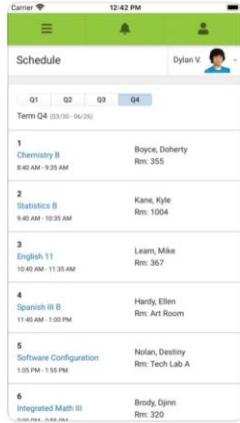

To login through the app, first make sure you have the Campus Parent app on your device. If not go to your device's app store and search for **"Campus Parent"** and download it.