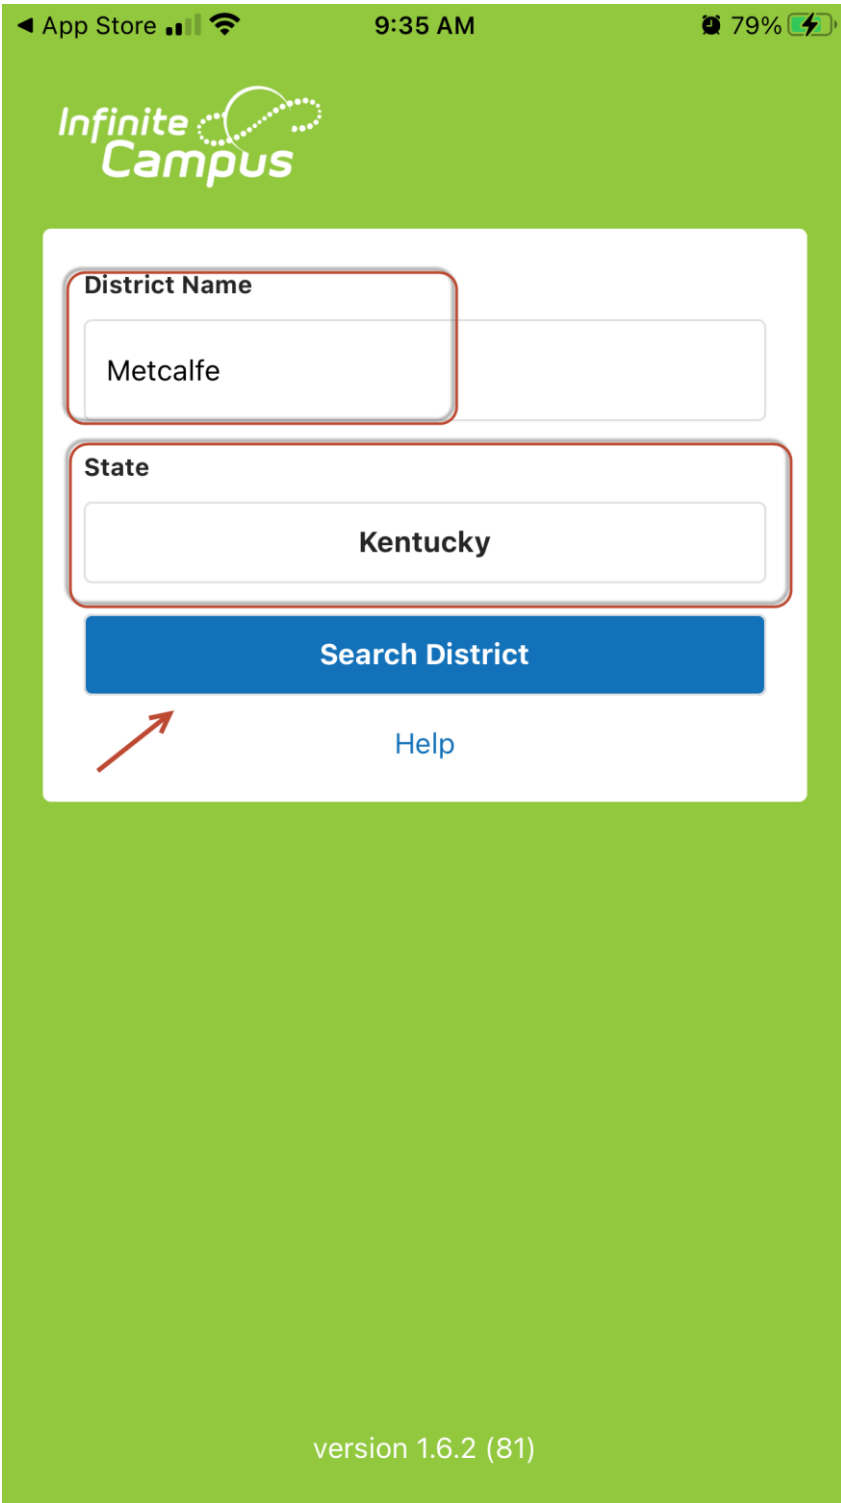

Open the app, enter **Metcalfe** for the district name and **Kentucky** for the state and click **Search District**