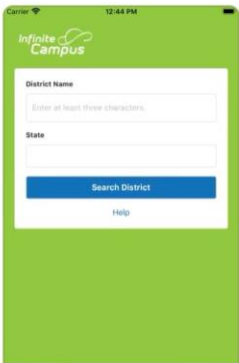

The image shows a screenshot of the Infinite Campus Parent Portal website and its mobile app interface. The website header is green and features the Infinite Campus logo on the left. The navigation menu includes links for COVID-19, COMPANY, PRODUCTS, SERVICES, PARTNERS, CONTACT, LOGIN, and a search icon. A red circle highlights the LOGIN link, with a red arrow pointing to it. A button labeled REQUEST A DEMO is also visible. Below the header, the main content area displays "Hello, Parents and Students!" with a left-pointing arrow. There are two buttons: "Find your Login page | Help Center" and "Watch the Video". The background features three smartphones displaying the mobile app interface, which shows a menu with options like Today, Weekly Overview, Assignments, Grades, Grade Book Updates, Attendance, Schedule, Reports, Message Center, and More. The app also displays student performance data, including grades (B, A+, A, A) and percentages (86.36%, 90.9%, 97.2%) for various classes like Art 1, English 1, and Media Publications.

or

Parent Username

Password

Log In

Help

Log In to Campus Student

or

New User?

©2003-2020 Infinite Campus, Inc.
www.infinitecampus.com

To login through the app, first make sure you have the Campus Parent app on your device. If not go to your device's app store and search for **"Campus Parent"** and download it.