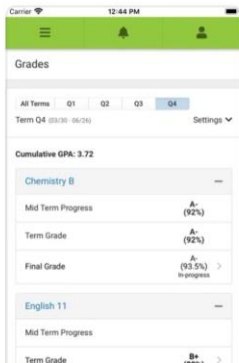

To login through the app, first make sure you have the Campus Parent app on your device. If not go to your device's app store and search for **"Campus Parent"** and download it.