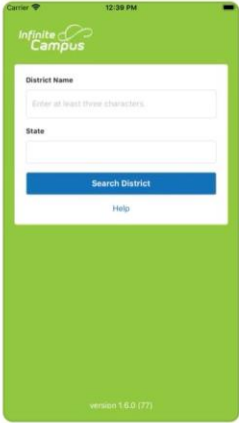

The image shows a screenshot of the Infinite Campus Parent Portal website and its mobile app interface. The website header is green and features the Infinite Campus logo on the left. The navigation menu includes links for COVID-19, COMPANY, PRODUCTS, SERVICES, PARTNERS, CONTACT, LOGIN, and a search icon. A red circle highlights the LOGIN link, with a red arrow pointing to it. A button labeled REQUEST A DEMO is also visible. Below the header, the main content area displays "Hello, Parents and Students!" with a left-pointing arrow. There are two buttons: "Find your Login page | Help Center" and "Watch the Video". The background features three smartphones displaying the mobile app interface, which shows a menu with options like Today, Weekly Overview, Assignments, Grades, Grade Book Updates, Attendance, Schedule, Reports, Message Center, and More. The app also displays student performance data, including grades (B, A+, A, A) and percentages (86.36%, 90.9%, 97.2%) for various classes like Art 1, English 1, and Media Publications.

or

Parent Username

Password

Log In

Help

Log In to Campus Student

or

New User?

©2003-2020 Infinite Campus, Inc.
www.infinitecampus.com

To login through the app, first make sure you have the Campus Parent app on your device. If not go to your device's app store and search for **"Campus Parent"** and download it.