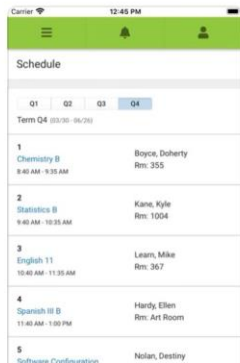

or

Parent Username

Password

Log In

Help

Log In to Campus Student

or

New User?

©2003-2020 Infinite Campus, Inc.
www.infinitecampus.com

To login through the app, first make sure you have the Campus Parent app on your device. If not go to your device's app store and search for **"Campus Parent"** and download it.