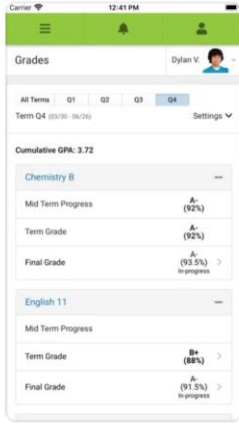

To login through the app, first make sure you have the Campus Parent app on your device. If not go to your device's app store and search for **"Campus Parent"** and download it.