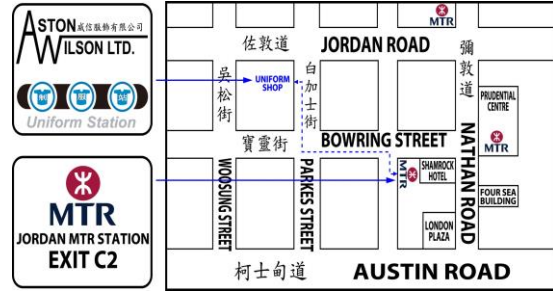

Ordering

Please visit our uniform shop or place your order via E-mail or WhatsApp / WeChat

Shop address:

2/F, Will Strong Development Building.
59 Parkes Street, Jordan District, Kln.

** Jordan Station (Exit C2) Take a walk about 5 minutes

佐敦道白加士街59號健能發展商業大廈2樓

** 佐敦站 (C2出口) 步行大約5分鐘

Jordan Shop - Tel. 25232517

Jordan Shop Fax - Tel. 2526 4455

Office - Tel. 2742 2498

Office Fax - Tel. 2741 6390

Opening Hours:

Mon - Sat : 10:00am ~ 6:00pm

Mon - Sat : 10:00am ~ 6:30pm (August Only)

Sun: 11:00am ~ 6:00pm (August only)

(Closed on public holidays)

E-mail:

Send your order form to uniform_info@midastd-hk.com

WhatsApp / WeChat:

Send your order form to **+852 9540 2814**

Optional Delivery Service

Delivery Charge : Free delivery charge if purchase over $600 or cash on delivery if purchase not over $600.

* Cash on Delivery by SF courier *

Door to Door

School Name: _____

Name: _____

Contact No.: _____

E-mail: _____

Address: _____

Please read the notes overleaf and

Complete all items in BLOCK LETTERS.

1) Delivery schedule takes place from Monday to Saturday 9am to 6pm within business hours.
2) Payment against delivery (direct pay by the customers to the courier)
3) Package deliveries will be arranged within 2 weeks after payment of uniforms are received.
4) Should there be any sizing changes etc. , please bring the item together with our official receipt with original package to our uniform shop in affiliated school within 2 weeks for further process.

5) Uniform shop opens from Monday to Saturday 10am to 6pm and close on all public holidays.

Aston Willson Ltd. & Uniform Station Ltd.
Customer Service E-mail: uniform_info@midastd-hk.com
Customer Service Tel.: +852 9540 2814
(WhatsApp or WeChat only)

Exchange Conditions

If the style and size of the clothes have some problem, you can exchange!

Exchange will **NOT** be accepted on items in anyway **Washed** **Worn** **Damaged or Altered**

(The company reserves the right to determine the above conditions.)

Exchange Regulations

1) All items are not refundable.
2) All items with special offer cannot be exchanged and refunded.
3) Items received within 2 weeks can only be exchanged once with the original receipt and packing. Exchange will not be accepted on items in any way worn, washed, altered or damaged.
4) All express fee should be paid by customer for goods exchange.
5) All goods will be delivered by S.F. Express in mainland China.
6) Only items from same school can be exchanged.

Aston Willson Ltd. Uniform Station

退换守则

如衣服的大小及款式有问题，可以到本店退换

以下情况恕不退换 衣服曾被 **清洗** **已穿着** **遭损毁及经修改**

恕不退换!
(本公司保留鉴定衣服是否有上述情况出现之权利)

换货细则

1) 所有商品不设退款;
2) 所有特价商品不设退换及退款;
3) 退换服务仅限于收到商品起两周内进行, 请保留原有包装及小票。曾被穿着、清洗、修改以及损毁的产品恕不退款;
4) 顾客须承担退换商品之来回运费;
5) 中国大陆地区默认发顺丰速运;
6) 只限退换同一学校之商品;

Aston Willson Ltd. Uniform Station