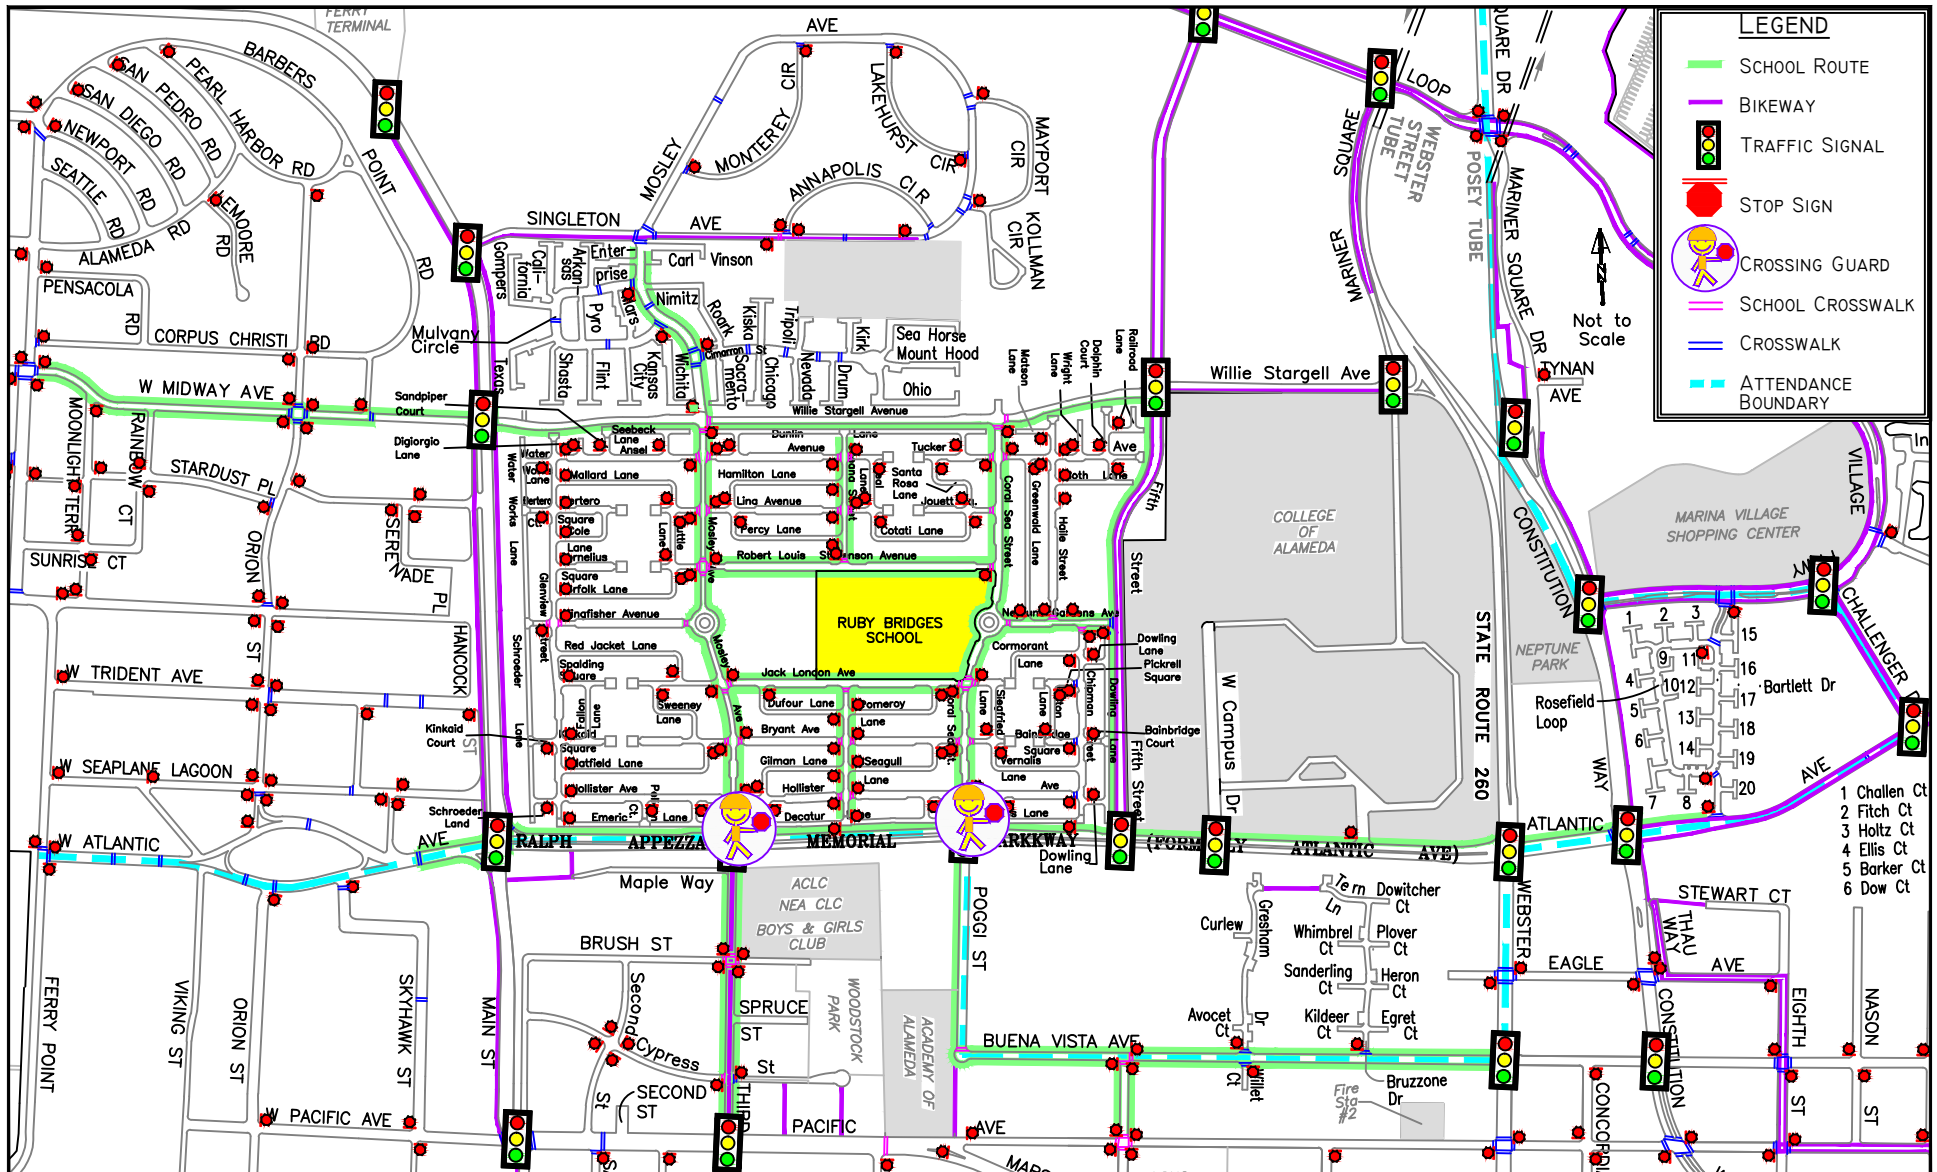

# Ruby Bridges Elementary School Routes

Please highlight your school route, and review the walking and bicycling tips on the back of the map.

Note: This map is consistent with the City of Alameda's official Safe Routes to School map.