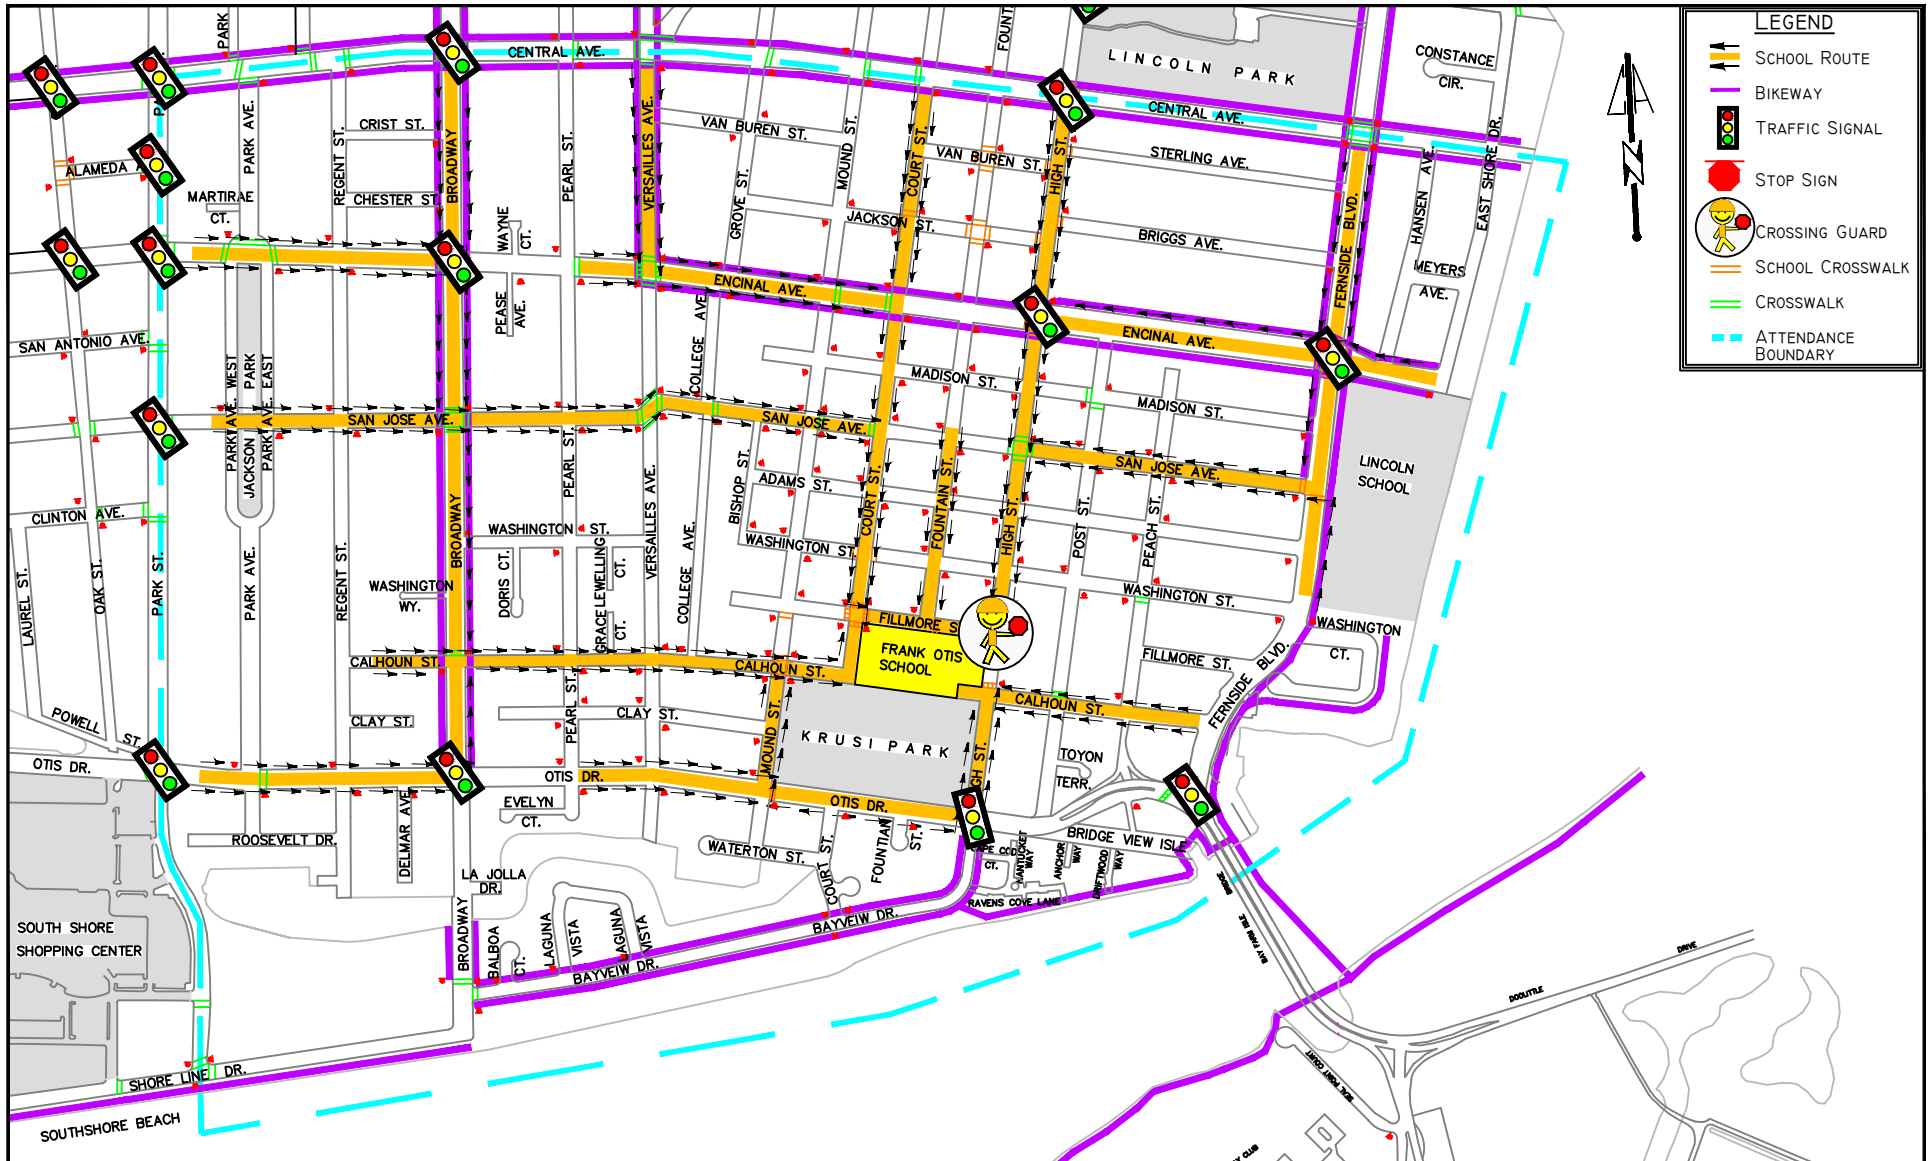

Otis Elementary School Routes

Please highlight your school route, and review the walking and bicycling tips on the back of the map.

Note: This map is consistent with the City of Alameda's official Safe Routes to School map.