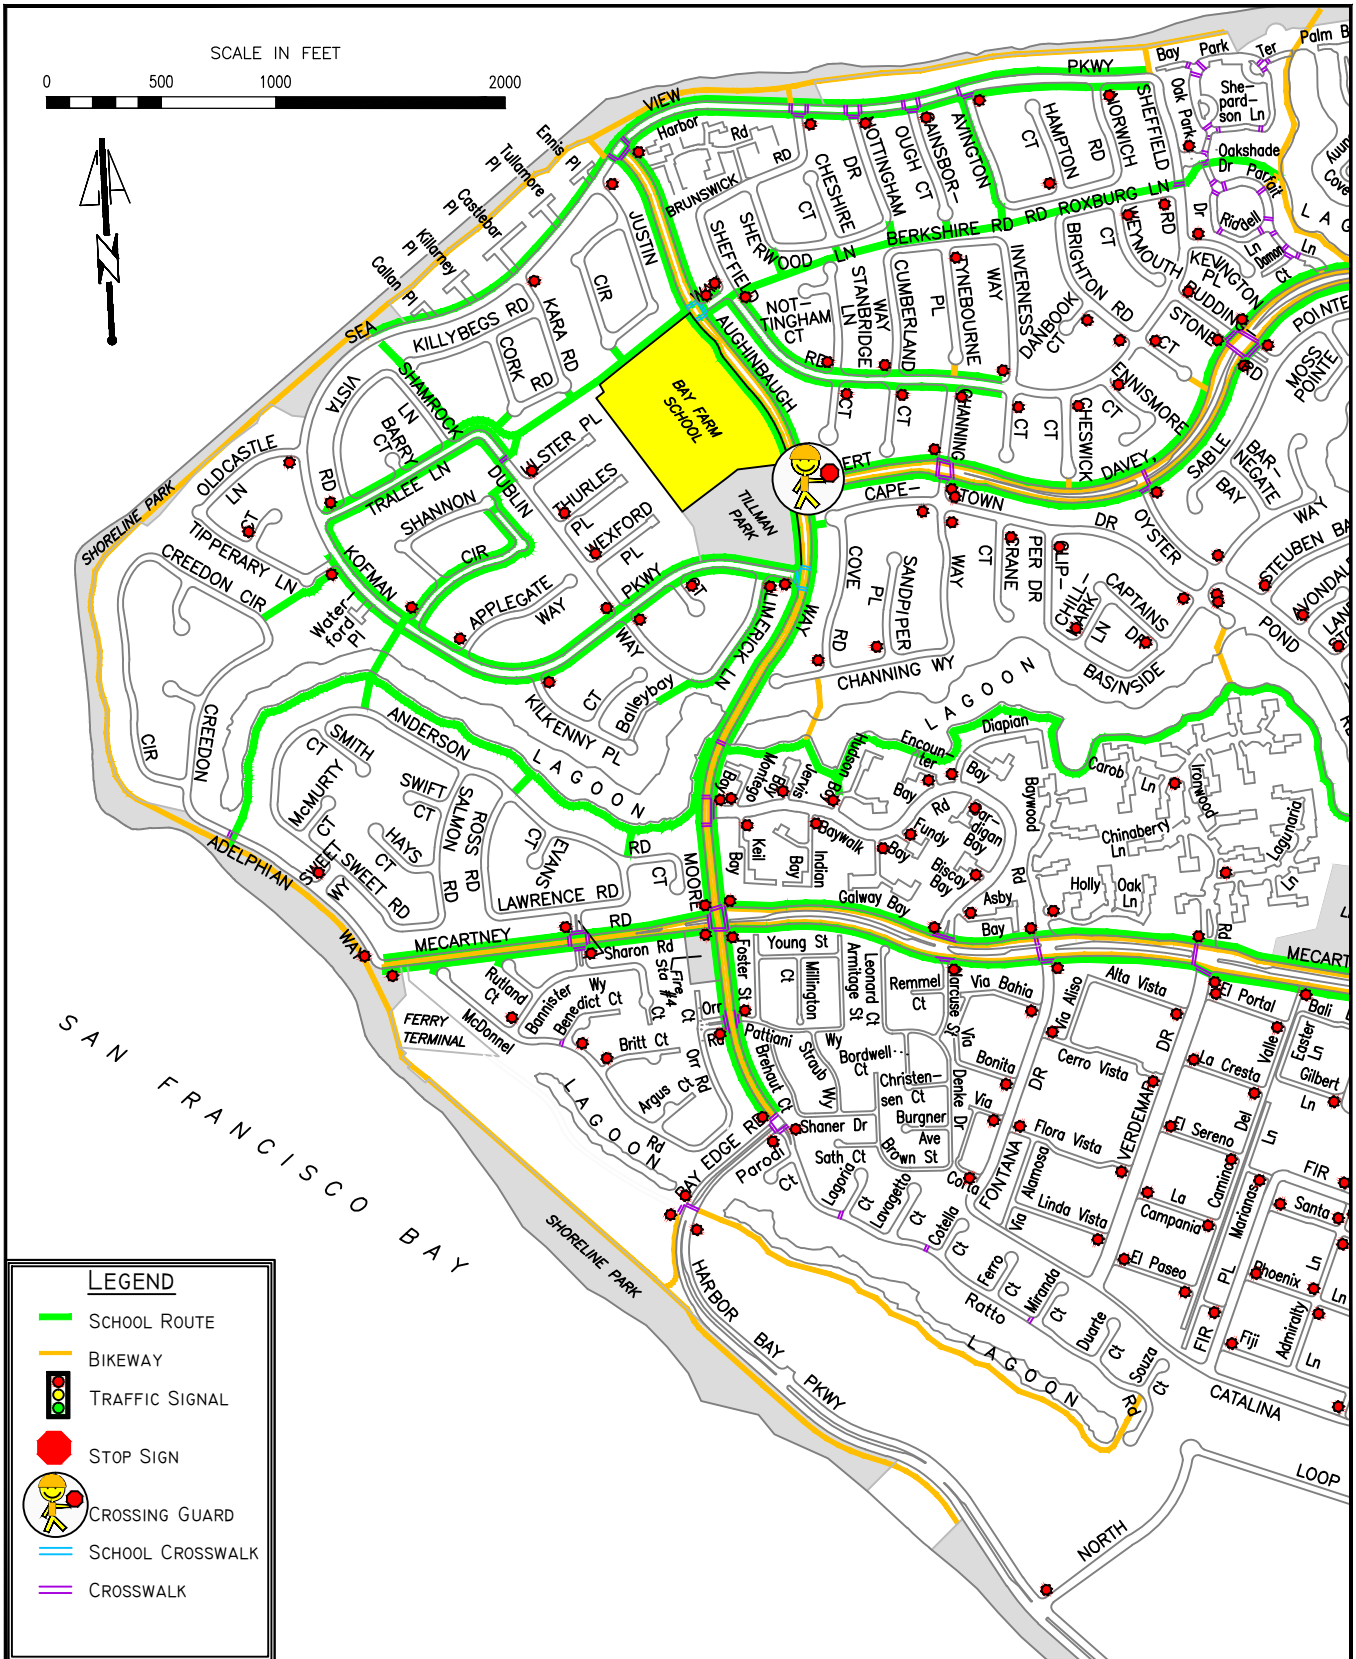

# Bay Farm School Routes

Please highlight your school route, and review the walking and bicycling tips on the back of the map.

City of Alameda  
**Public Works Department**  
Public Works Works for You!

**LEGEND**

- SCHOOL ROUTE
- BIKEWAY
- TRAFFIC SIGNAL
- STOP SIGN
- CROSSING GUARD
- SCHOOL CROSSWALK
- CROSSWALK

Note: This map is consistent with the City of Alameda's official Safe Routes to School map.