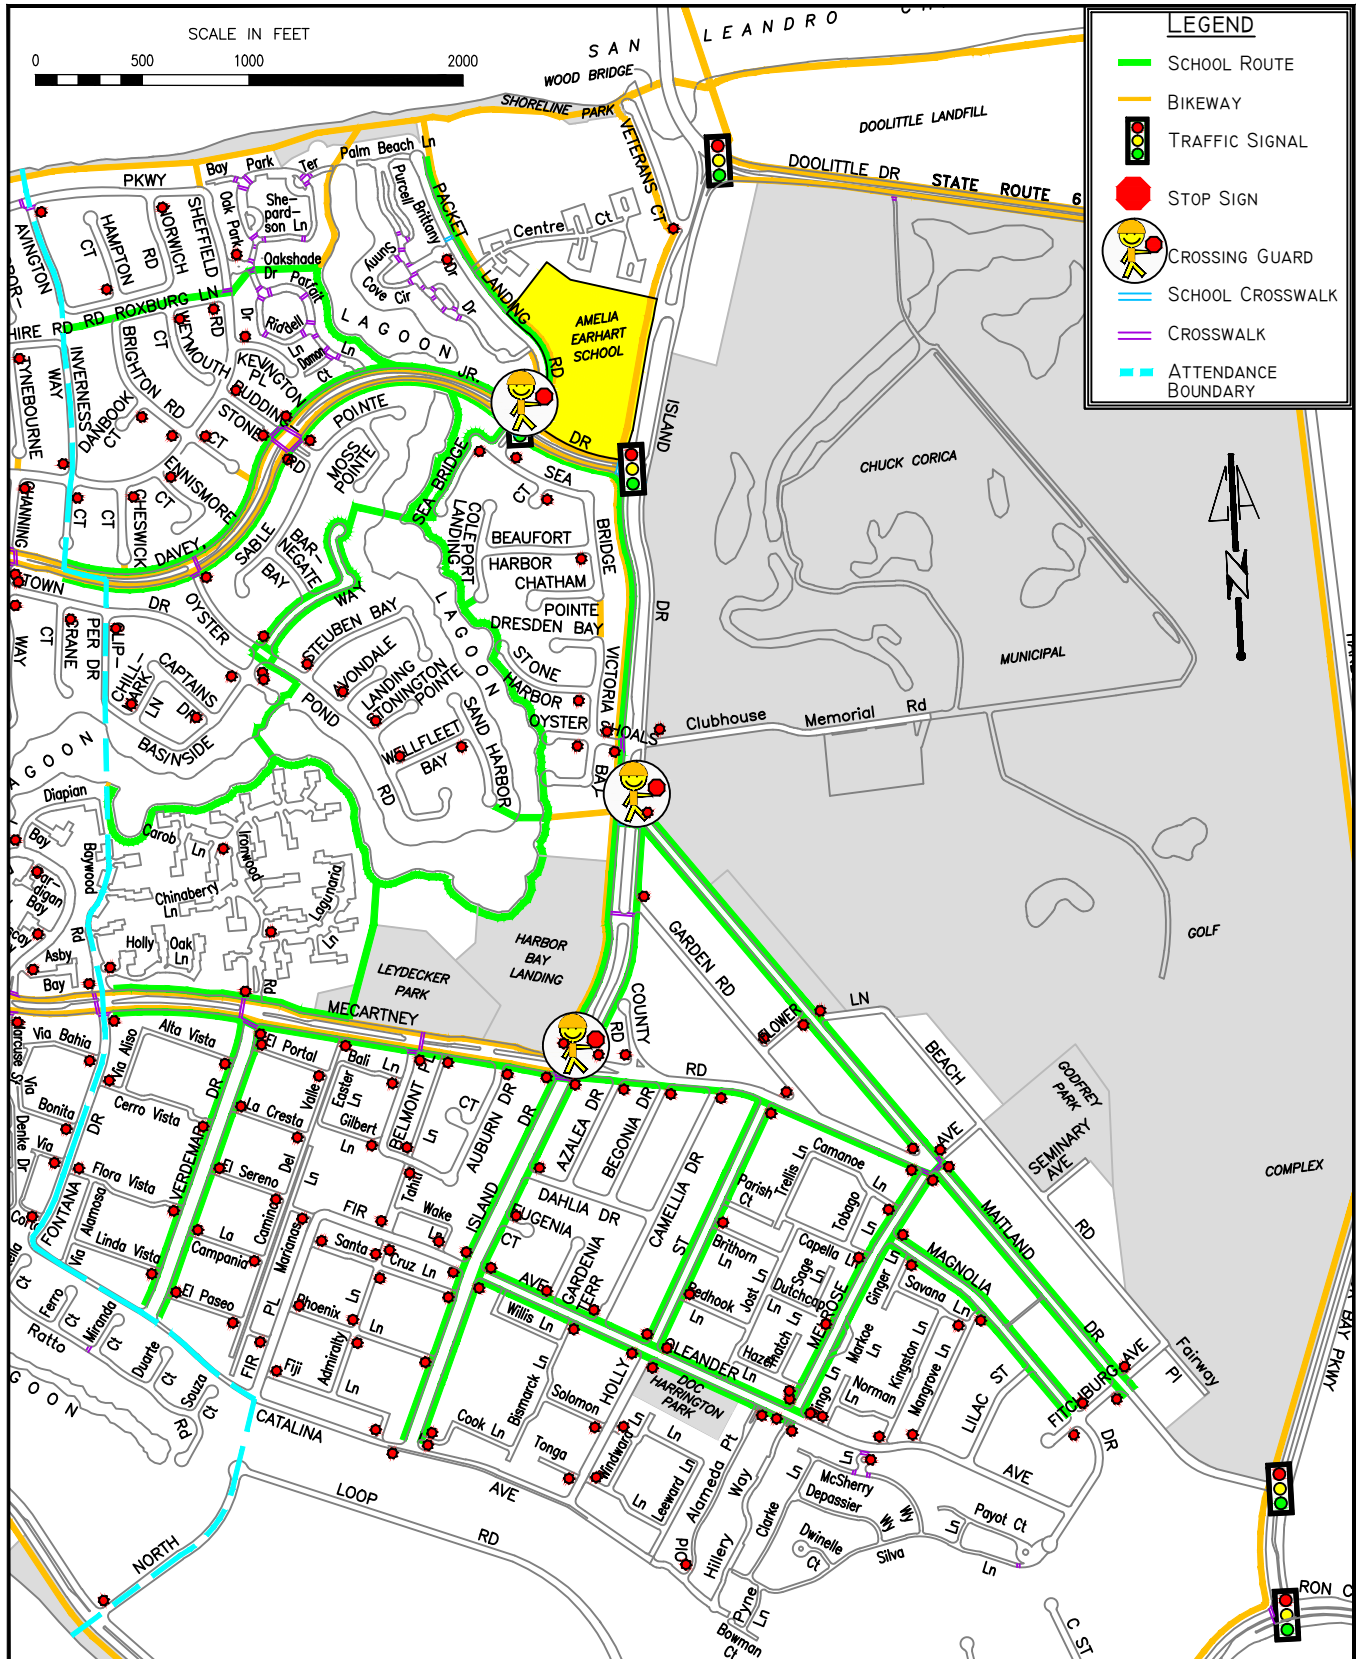

Amelia Earhart Elementary School Routes

Please highlight your school route, and review the walking and bicycling tips on the back of the map.

City of Alameda
Public Works Department
 Public Works Works for You!

Note: This map is consistent with the City of Alameda's official Safe Routes to School map.

Revised Sept. 2015