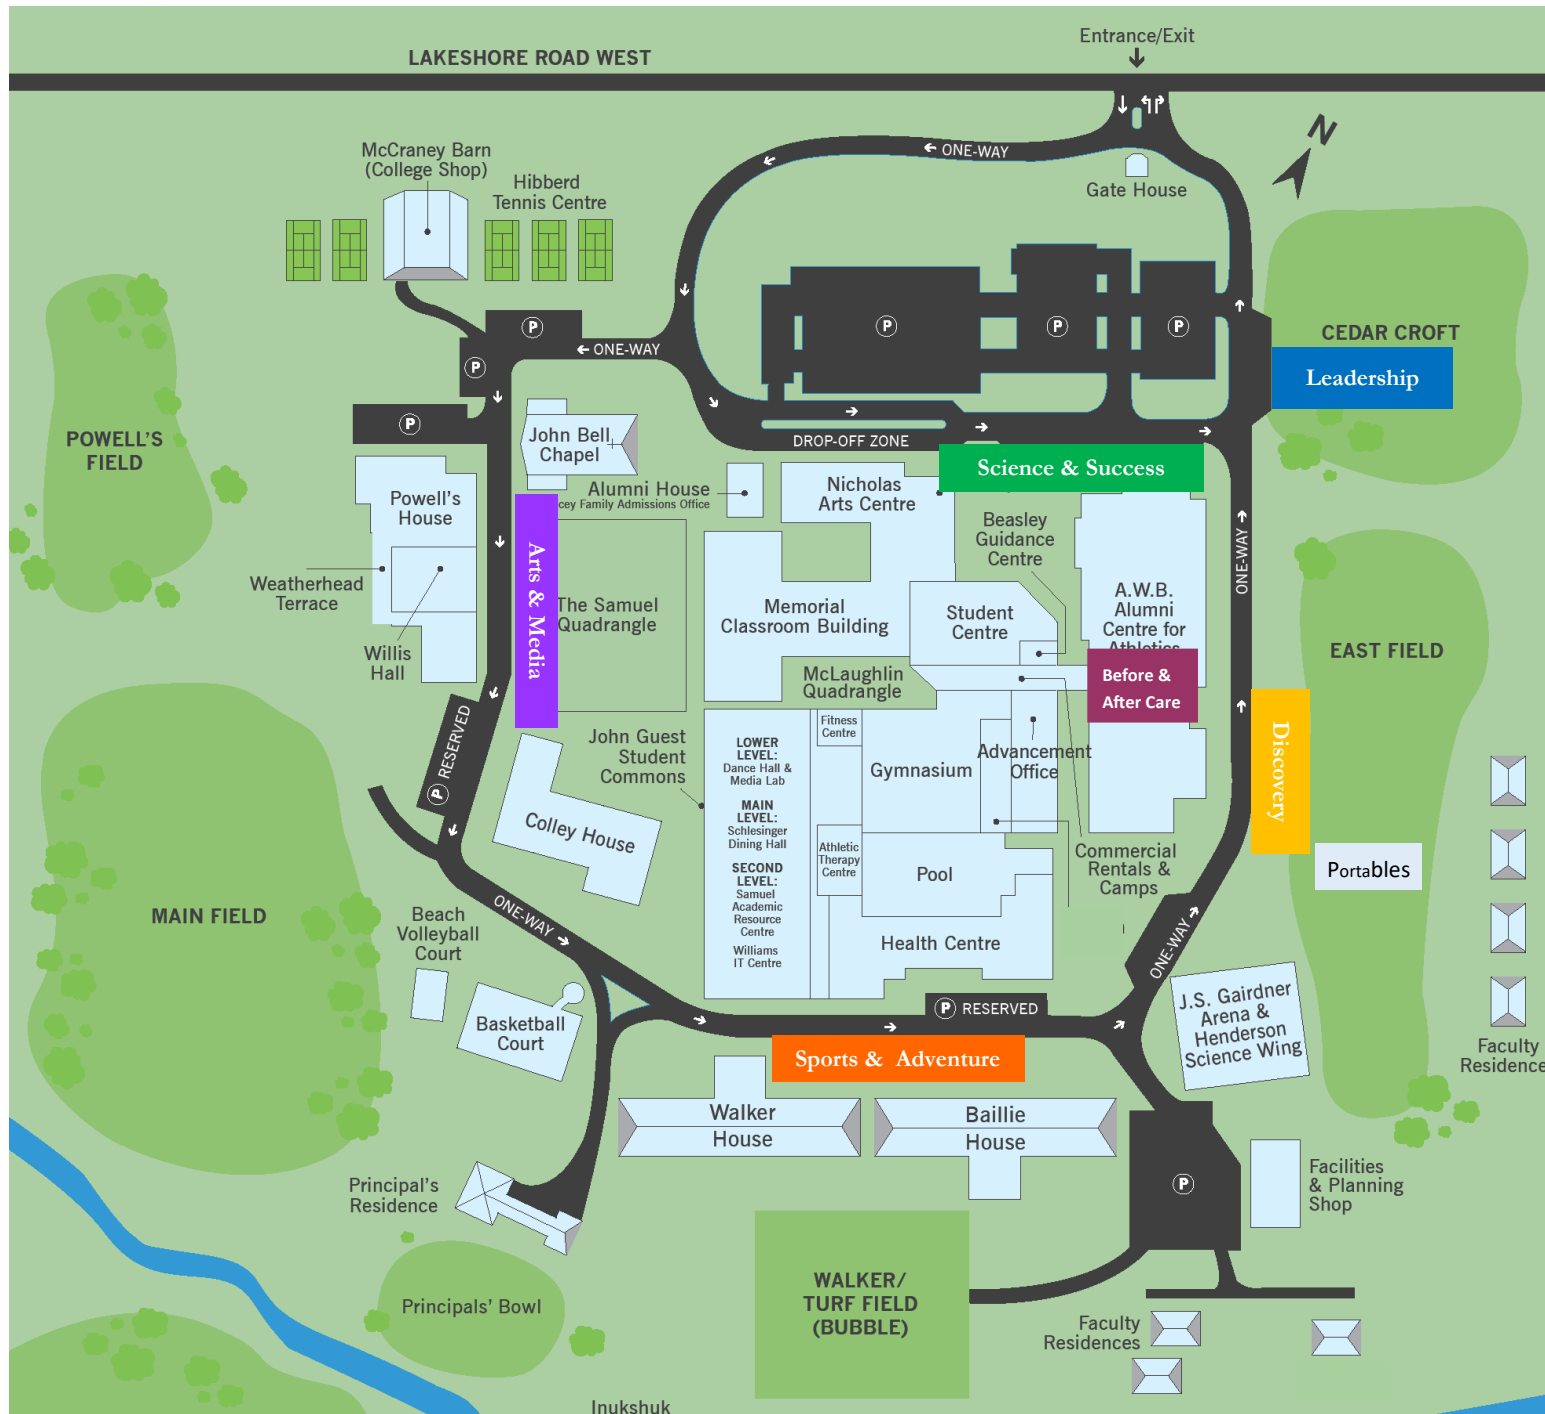

# APPLEBY SUMMER CAMP PICK UP & DROP OFF 2022

540 Lakeshore Road West Oakville, Ontario, L6K 3P1 905-845-4681

**Drop Off Procedure:** Please stay in your vehicle at all times

- Camp Drop off is between 8:30 a.m. and 9:00 a.m.
- If you have more than one camper in different camps, you WILL need to do multiple drop offs
- Pre-screening is mandatory, we suggest taking a screen shot of the green checkmark once completed prior to arriving on campus

**Pick Up Procedure:** Please remain in your vehicle at all times

- Camp Pick Up between 3:30 p.m. and 4:00 p.m.
- If you have more than one camper in different camps, you WILL need to do multiple pick ups.

**Before & After Care Procedure:**

- Drop Off between 7:30 a.m. and 8:30 a.m.
- Pick Up between 4:00p.m. and 6:00 p.m.
- Pre-screening is mandatory, we suggest taking a screen shot of the green checkmark once completed prior to arriving on campus
- Park and escort your camper to the A.W.B. side entrance closest to reception where you will sign your camper in and out
- Parents/Guardians will need to remain outside to check in and check out your camper(s).