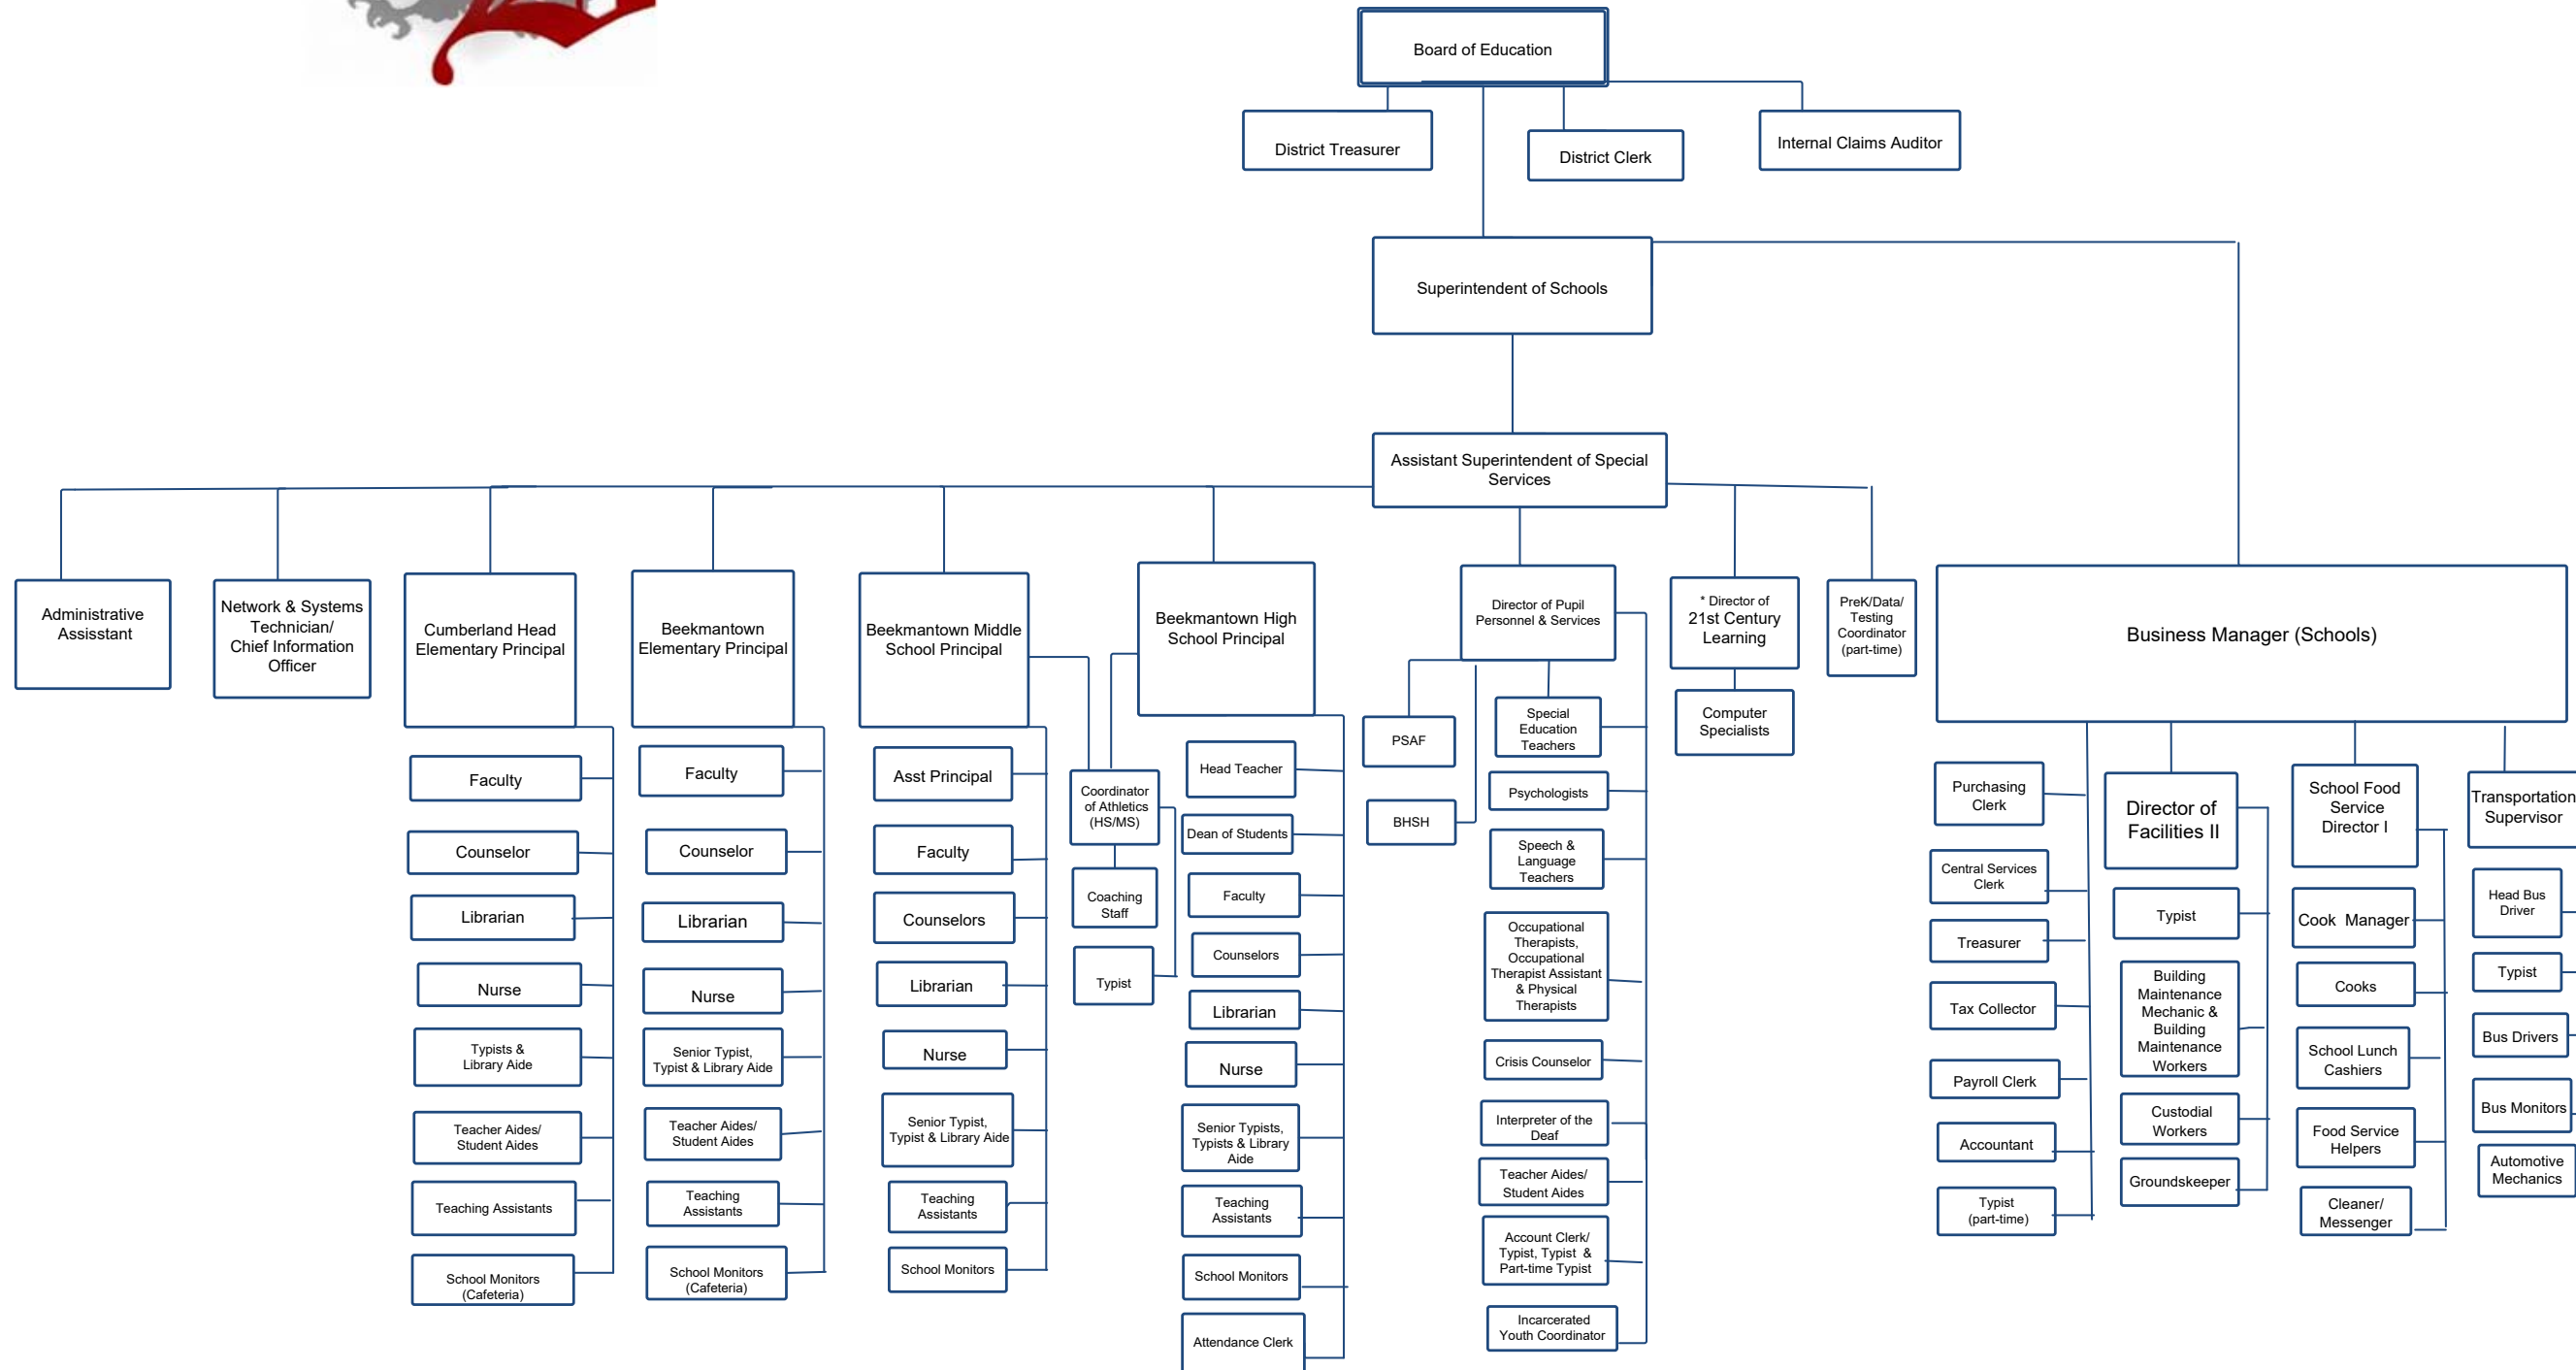

Beekmantown Central School District

37 Eagle Way - West Chazy, NY 12992-2577

(518) 563-8250

Supervisory Organizational Chart

*In accordance with policy 3230 teachers shall be immediately responsible to their building principal. These positions help facilitate programming within each building and may evaluate staff. Building Principals make final recommendations for tenure to the Superintendent in consultation with other administrators.