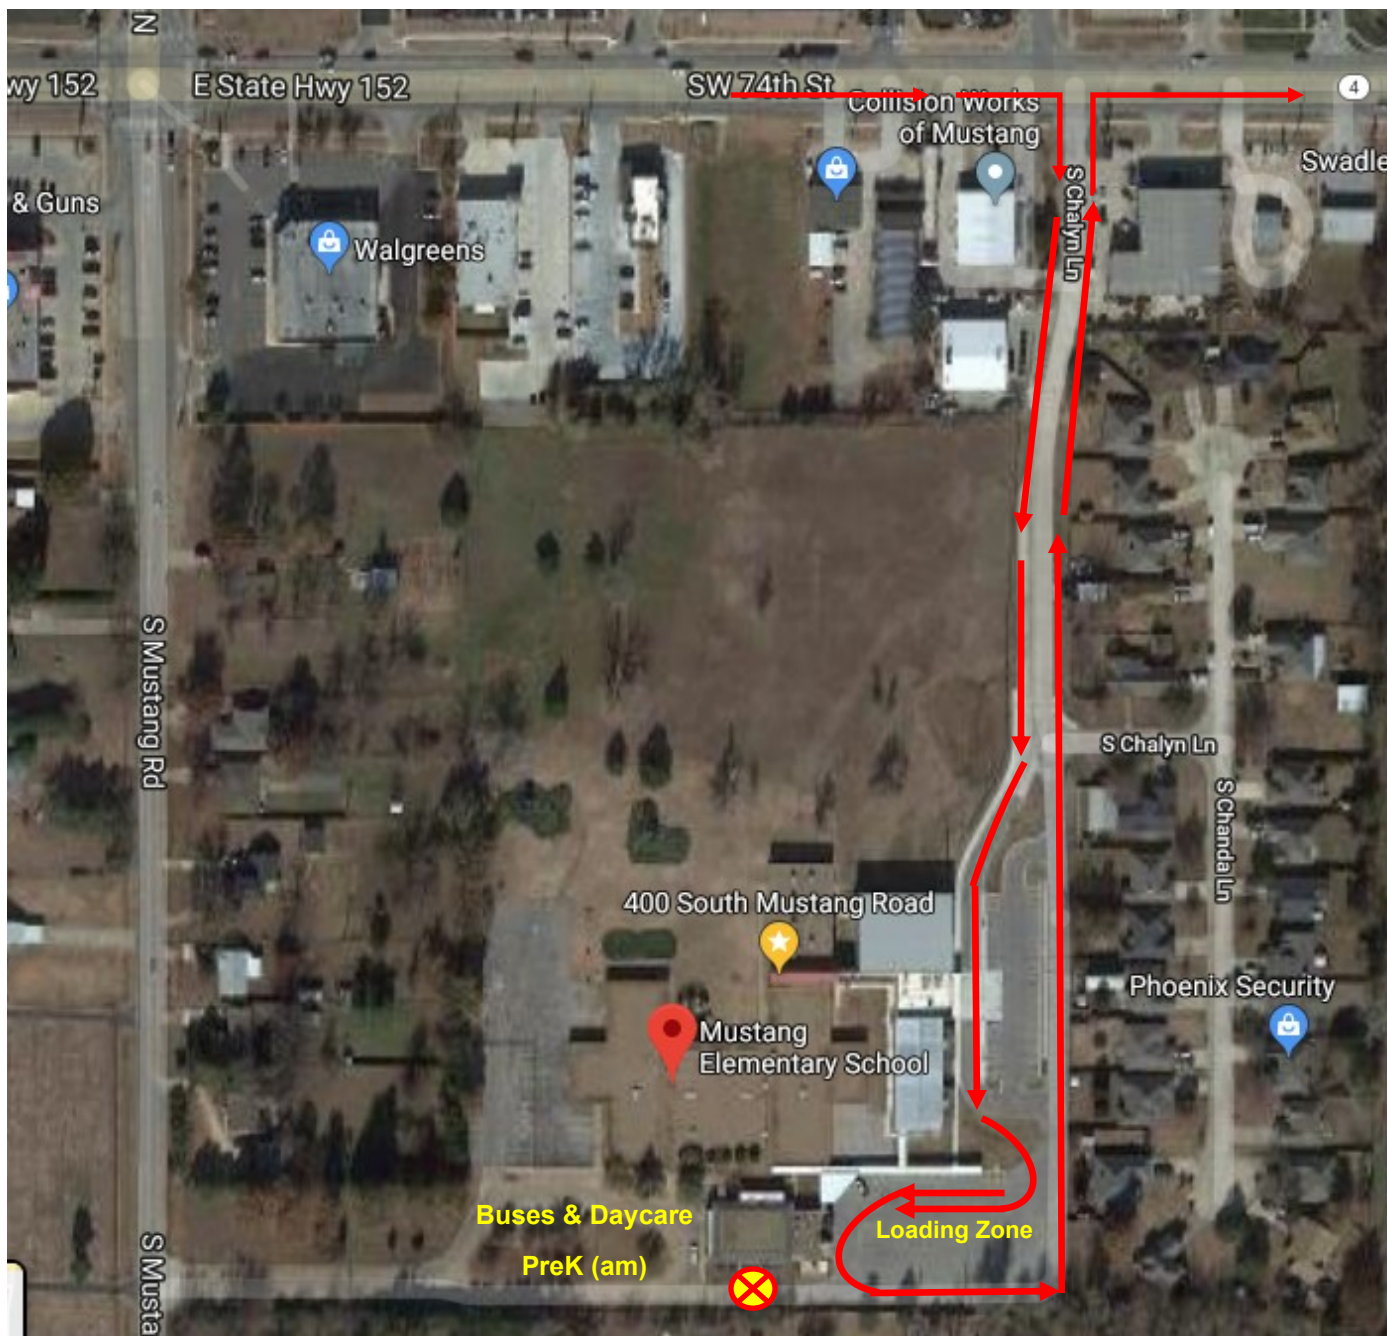

Car Rider Procedures for Mustang Elementary 2020-2021

Families... Please note that our locations and procedures for car rider, at Mustang Elementary, have not changed. Please remember no cell phones and have your child ready. If office assistance is needed, park in the front parking lot and use the front office— we ask that all visitors wear a mask. Staff members will be positioned throughout the building to assist students safely to their morning locations. As always, we appreciate your patience and grace during the first few weeks as everyone learns and readjusts to our routines! Please remember the front loop is reserved only for bus, daycare and PreK. (Friendly reminder, left turns from and onto 152 are prohibited.)

 The gate at this location will be closed to thru traffic.