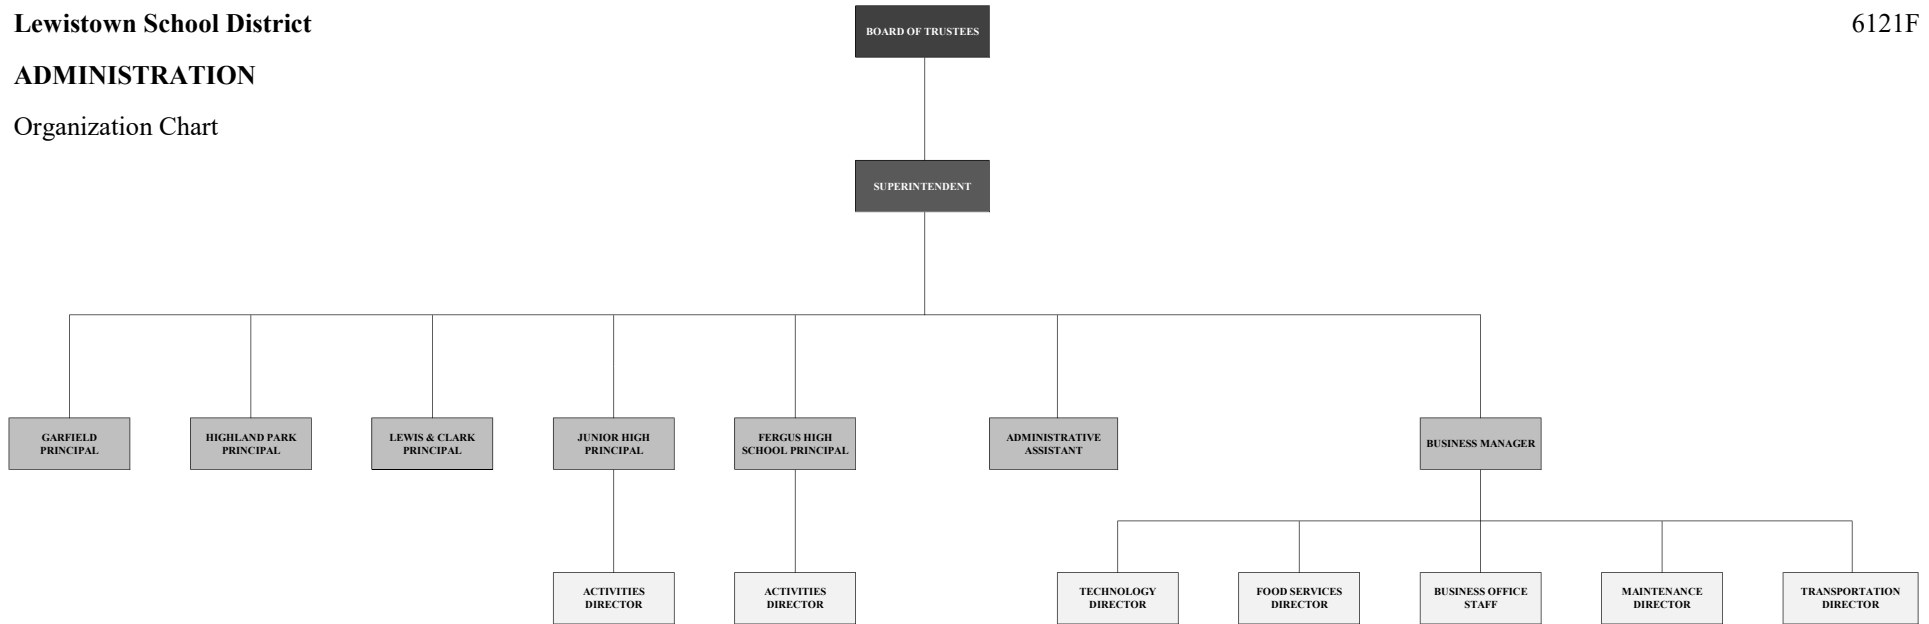

Lewistown School District
ADMINISTRATION
Organization Chart

6121F

Adopted on: May 13, 2019