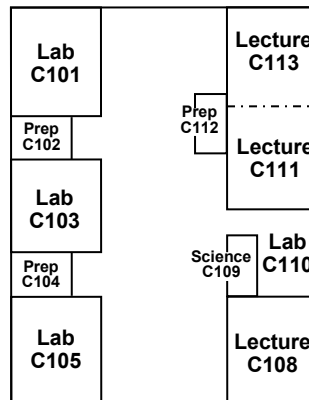

Eagle Athletic Center "R" Building

*R215 on the 2nd floor is the only student classroom in this building.
The EAC is located at the back of campus at the far end of the Football Field.*

- 1st Floor:** Trainers Office; Weight Room; Concession Stand
2nd Floor: Health Classroom R215; Football Offices; Wrestling Center
3rd Floor: Athletic Offices & Conference Room; Dance/Banquet Center