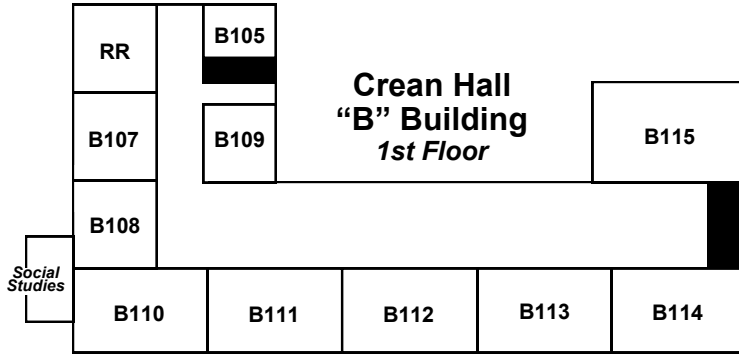

Santa Margarita Catholic High School CLASSROOM LOCATOR

22062 Antonio Parkway * Rancho Santa Margarita, CA 92688
(949) 766-6000 * FAX (949) 766-6005

Lyon Hall Classrooms "A" Building