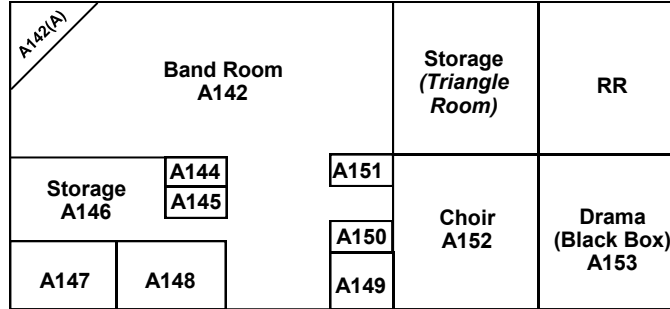

Santa Margarita Catholic High School CLASSROOM LOCATOR

22062 Antonio Parkway * Rancho Santa Margarita, CA 92688
(949) 766-6000 * FAX (949) 766-6005

Lyon Hall Classrooms "A" Building