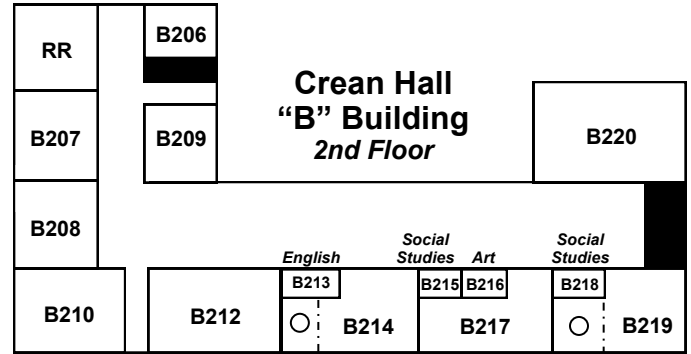

Santa Margarita Catholic High School CLASSROOM LOCATOR

22062 Antonio Parkway * Rancho Santa Margarita, CA 92688
(949) 766-6000 * FAX (949) 766-6005

Lyon Hall Classrooms "A" Building