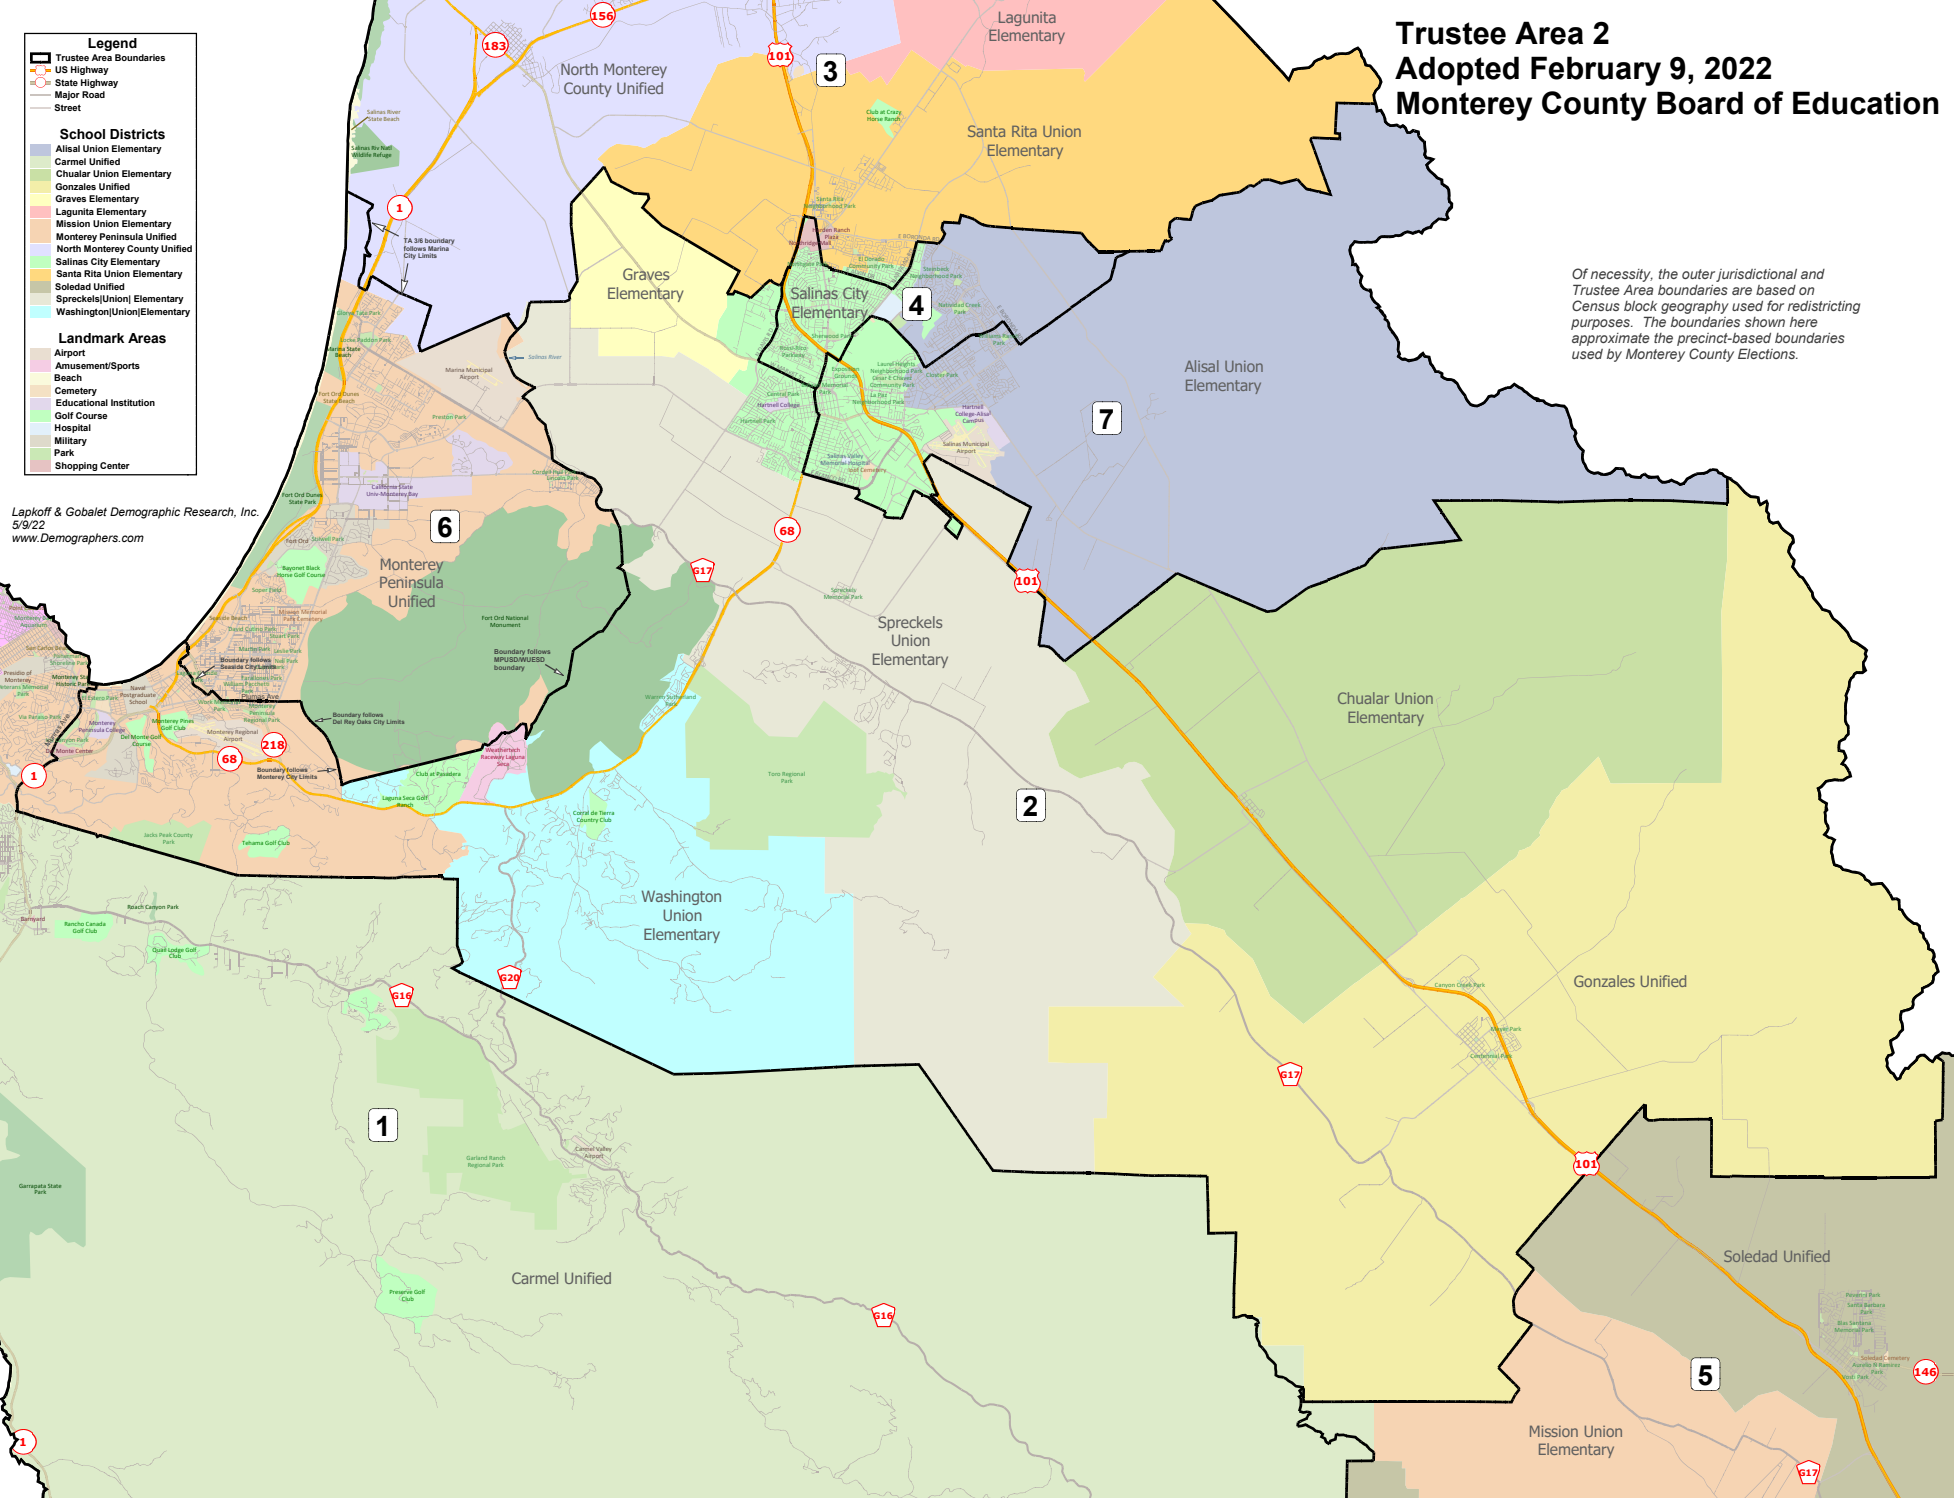

# Trustee Area 2 Adopted February 9, 2022 Monterey County Board of Education

**Legend**

- Trustee Area Boundaries
- US Highway
- State Highway
- Major Road
- Street

**School Districts**

- Alisal Union Elementary
- Carmel Unified
- Chualar Union Elementary
- Gonzales Unified
- Graves Unified
- Lagunita Elementary
- Mission Union Elementary
- Monterey Peninsula Unified
- North Monterey County Unified
- Salinas City Elementary
- Santa Rita Union Elementary
- Soledad Unified
- Spreckels(Union) Elementary
- Washington(Union)Elementary

**Landmark Areas**

- Airport
- Amusement/Sports
- Beach
- Cemetery
- Educational Institution
- Golf Course
- Hospital
- Military
- Park
- Shopping Center

*Of necessity, the outer jurisdictional and Trustee Area boundaries are based on Census block geography used for redistricting purposes. The boundaries shown here approximate the precinct-based boundaries used by Monterey County Elections.*